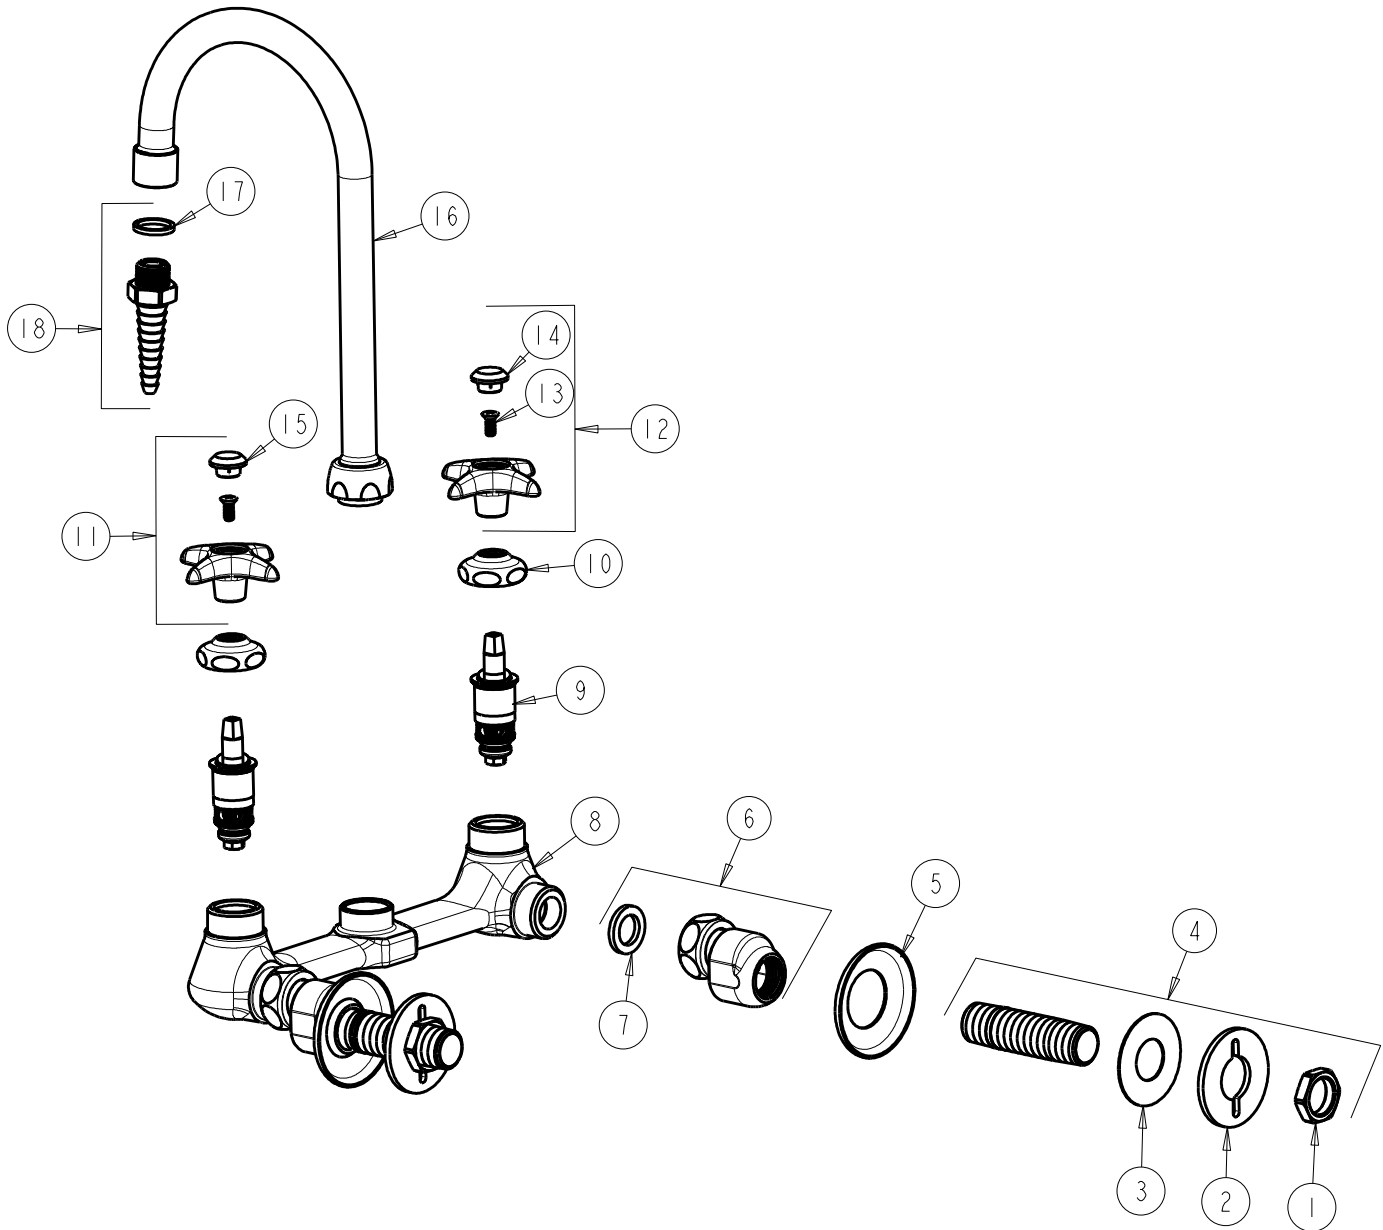

CHICAGO FAUCETS
a Geberit company

2100 South Clearwater Drive
Des Plaines, IL 60018
Phone: 847-803-5000
Fax: 847-803-5454
www.chicagofaucets.com

REPAIR PARTS

FITTING NO.

942-WSLCP

SUBMITTED MODEL NO.

ITEM NO.

BY: SID DATE: 11-02-07

CHK: *[Signature]* REV:

FOR TECHNICAL ASSISTANCE
1-800-TEC-TRUE (1-800-832-8783)

ITEM	PART NO.	DESCRIPTION	ITEM	PART NO.	DESCRIPTION
1	49-004JKRBF	LOCKNUT	10	1-214JKCP	CAP
2	807-112JKNF	WASHER	11	204-CWJKCP	HANDLE ASSEMBLY
3	52-007JKNF	WASHER, RUBBER	12	204-HWJKCP	HANDLE ASSEMBLY
4	932-001KJKRBF	INLET SHANK ASSEMBLY	13	420-010JKRCF	SCREW, 10-32 UNC PH 1/2
5	1-055JKCP	FLANGE	14	216-128JKNF	BUTTON 'HW'
6	GJKABCP	ARM ASSEMBLY w/WASHER	15	216-178JKNF	BUTTON 'CW'
7	1-011JKNF	WASHER, .97 X .62 X .12	16	GN2BJKCP	SPOUT
8	—	VALVE BODY (NOT SOLD SEPARATELY)	17	229-003JKNF	WASHER
9	217-XTLHJKNF	CARTRIDGE, SLO-COMPRESSION (LH)	18	E7JKCP	SERRATED HOSE NOZZLE