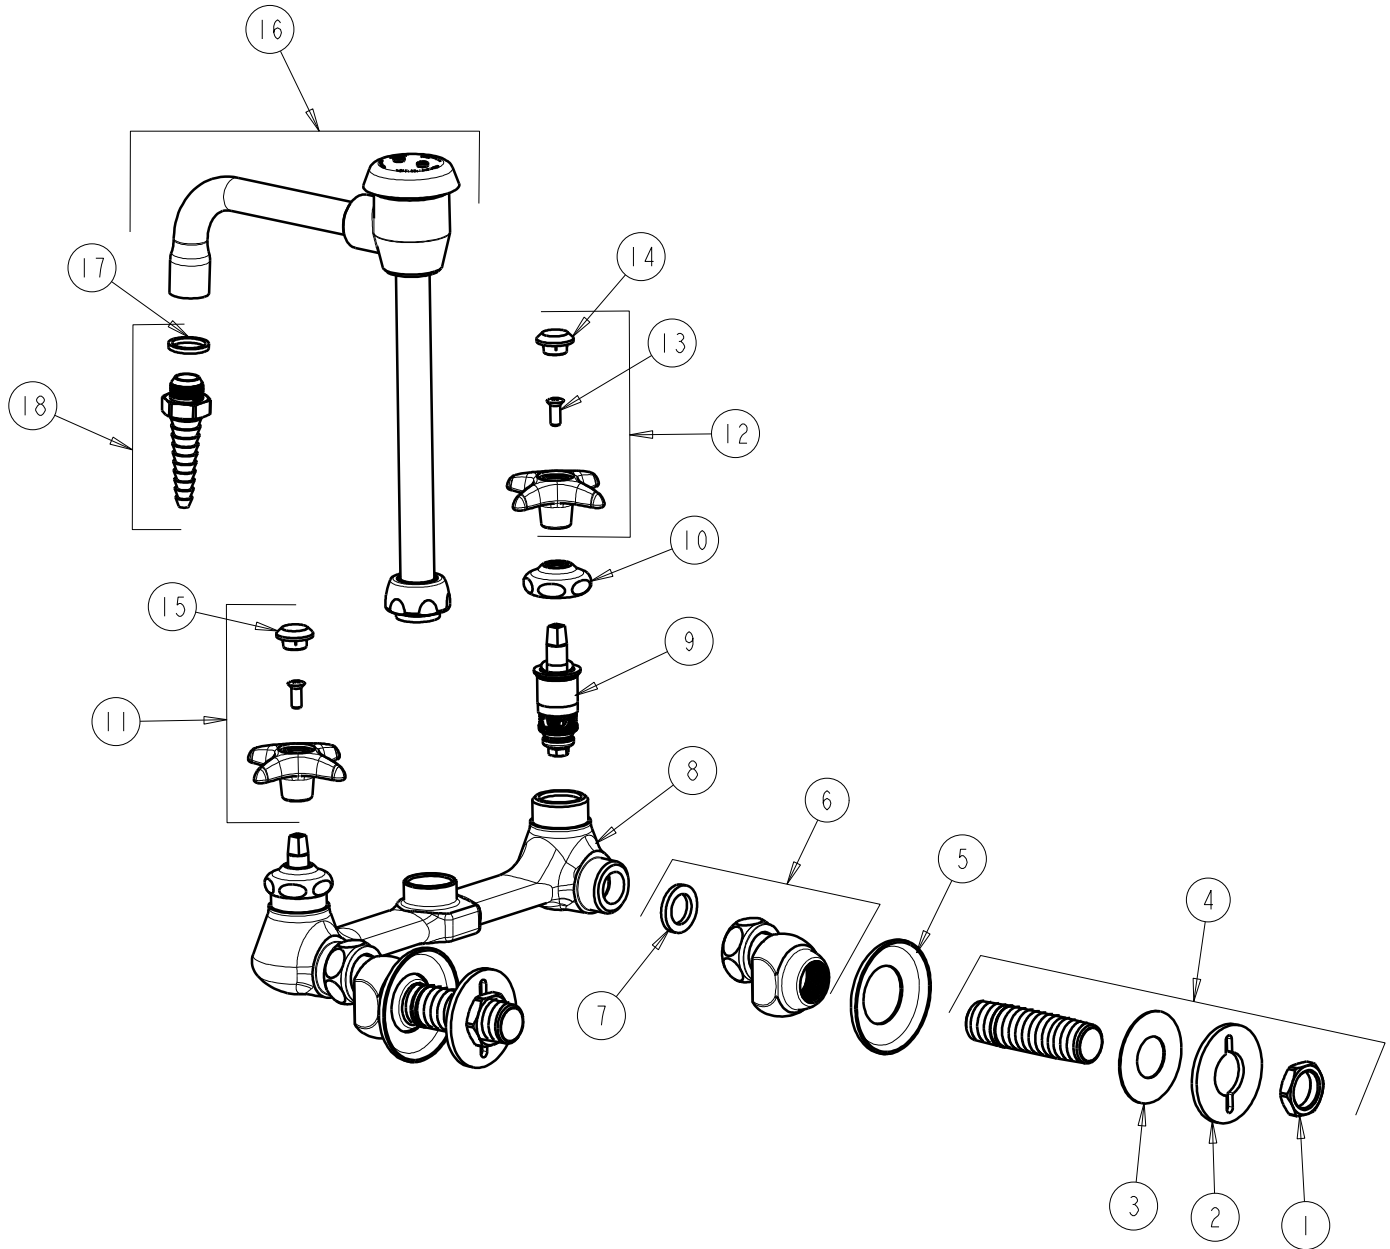

CHICAGO FAUCETS
a Geberit company

2100 South Clearwater Drive
Des Plaines, IL 60018
Phone: 847-803-5000
Fax: 847-803-5454
www.chicagofaucets.com

REPAIR PARTS

FITTING NO.

943-WSLCP

SUBMITTED MODEL NO.

ITEM NO.

BY: SID DATE: 11-02-07

CHK: *[Signature]* REV: 04-03-09

FOR TECHNICAL ASSISTANCE
1-800-TEC-TRUE (1-800-832-8783)

ITEM	PART NO.	DESCRIPTION	ITEM	PART NO.	DESCRIPTION
1	49-004JKRBF	LOCKNUT	10	1-214JKCP	CAP
2	807-112JKNF	WASHER	11	204-CWJKCP	HANDLE ASSEMBLY
3	52-007JKNF	WASHER, RUBBER	12	204-HWJKCP	HANDLE ASSEMBLY
4	932-001KJKRBF	INLET SHANK ASSEMBLY	13	420-010JKRCF	SCREW, 10-32 UNC PH 1/2
5	1-055JKCP	FLANGE	14	216-128JKNF	BUTTON 'HW'
6	GJKCP	'G' ARM (INCLUDES WASHER)	15	216-178JKNF	BUTTON 'CW'
7	1-011JKNF	WASHER, .97 X .62 X .12	16	GN2BVBE7JKCP	VACUUM BREAKER SWING SPOUT
8	---	VALVE BODY (NOT SOLD SEPARATELY)	17	229-003JKNF	WASHER
9	217-XTLHJKNF	CARTRIDGE, SLO-COMPRESSION	18	E7JKCP	SERRATED HOSE NOZZLE