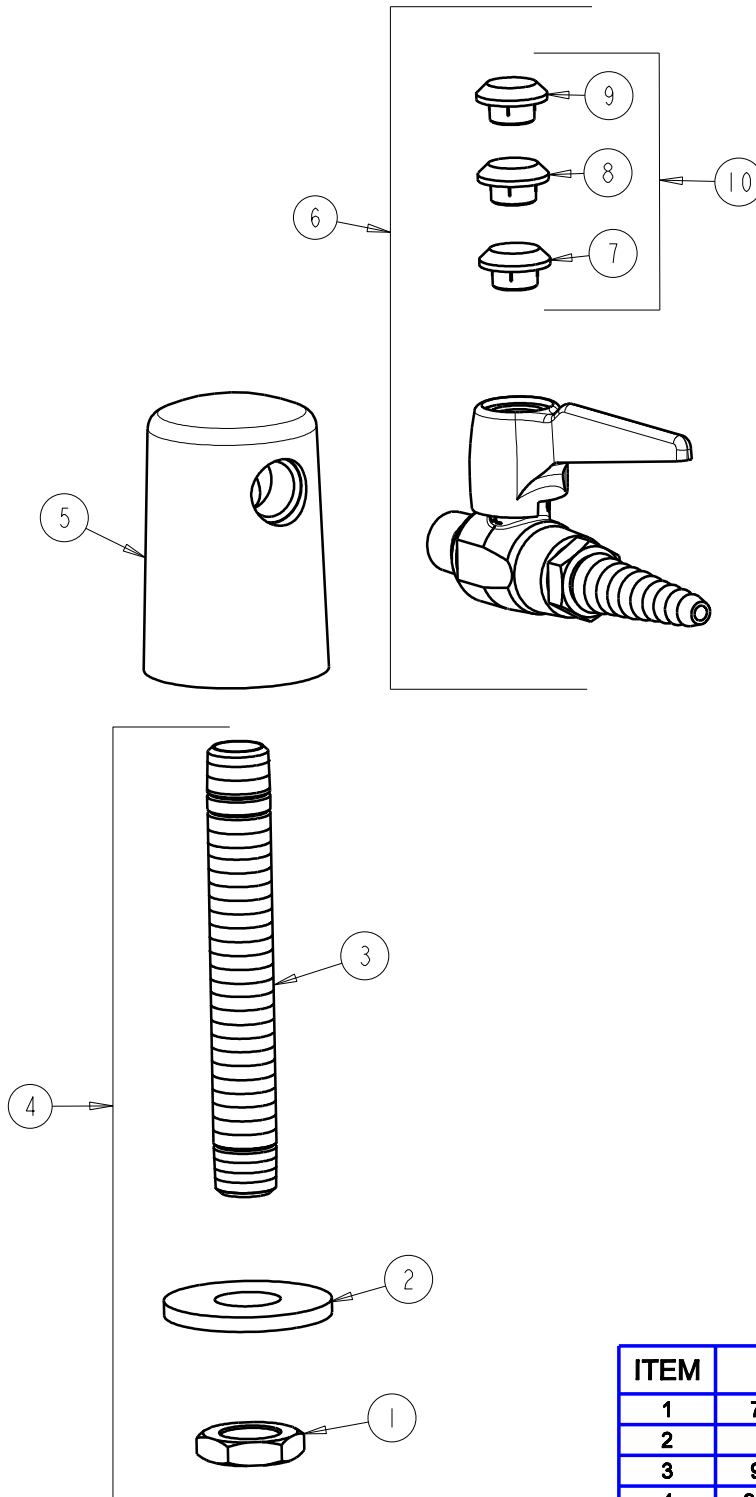

# REPAIR PARTS

FITTING NO.

**980-WSV909AGVSAM**

SUBMITTED MODEL NO.

ITEM NO.

**FOR TECHNICAL ASSISTANCE**  
1-800-TEC-TRUE (1-800-832-8783)

BY: JAR DATE: 09-16-09

CHK: *JAR* REV:

ITEM	PART NO.	DESCRIPTION
1	705-008JKRBF	NUT
2	705-010JKNF	STEEL WASHER
3	957-003JKRBF	MALE THREAD SHANK
4	957-003JKRBF	SHANK ASSEMBLY 3/8 X 4-3/4
5	---	TURRET (1 OUTLET)
6	909-AGVJKSAM	BALL VALVE
7	216-278JKNF	BUTTON 'AIR'
8	216-328JKNF	BUTTON 'GAS'
9	216-378JKNF	BUTTON 'VAC'
10	216-PPJKNF	PRE-PACK (AIR, GAS, VAC)