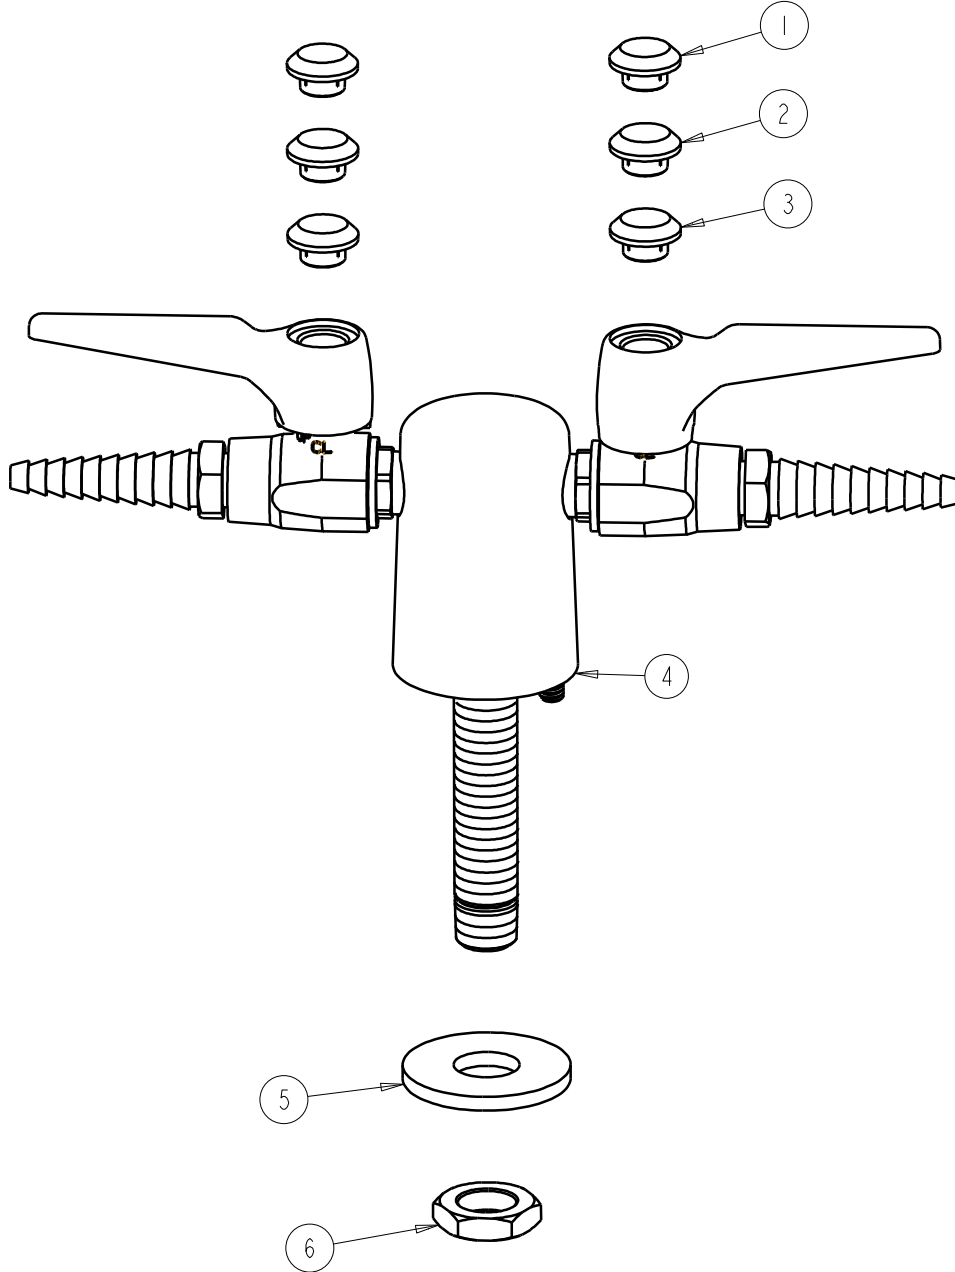

CHICAGO FAUCETS
a Geberit company

2100 South Clearwater Drive
Des Plaines, IL 60018
Phone: 847-803-5000
Fax: 847-803-5454
www.chicagofaucets.com

REPAIR PARTS

BY: JAR DATE: 11-01-07

CHK: *[Signature]* REV:

FITTING NO.

981-VR909AGVCP

SUBMITTED MODEL NO.

ITEM NO.

FOR TECHNICAL ASSISTANCE
1-800-TEC-TRUE (1-800-832-8783)

ITEM	PART NO.	DESCRIPTION
1	216-378JKNF	BUTTON 'VAC'
2	216-328JKNF	BUTTON 'GAS'
3	216-278JKNF	BUTTON 'AIR'
4	----	VALVE BODY (NOT SOLD SEPARATELY)
5	705-010JKNF	STEEL WASHER
6	705-008JKRBF	NUT