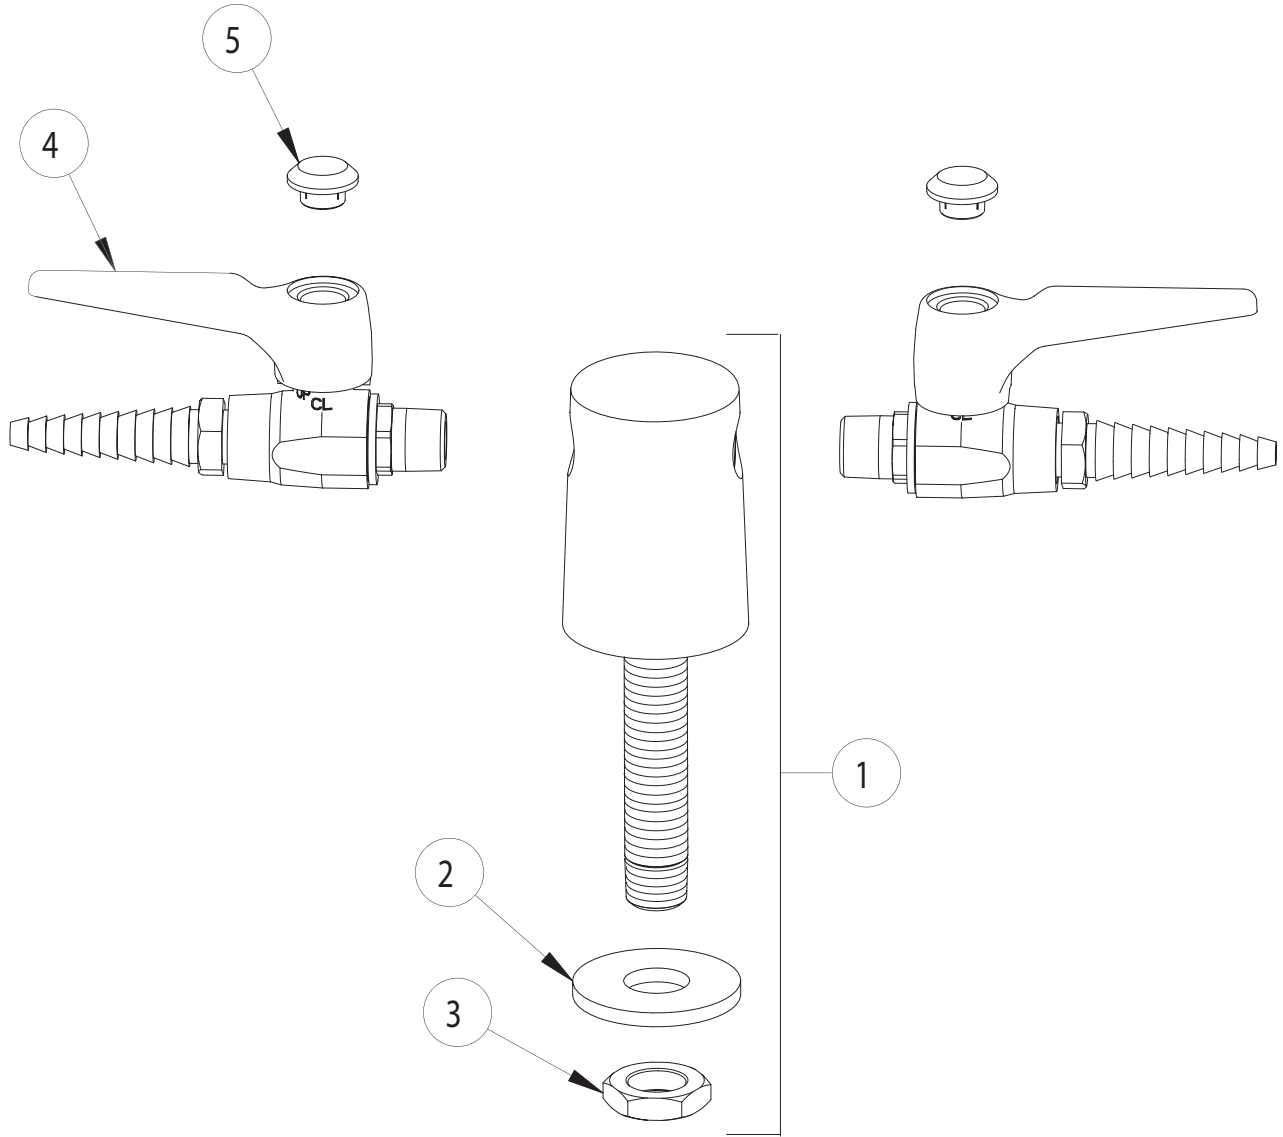

PARTS LIST

BY: JAR
CHK'D:

FINISH: AS SPECIFIED
DATE: 5-01-01

981-WS909AGV

ITEM NO.	PART NO.	DESCRIPTION
1	981-WS	TURRET ASSEMBLY
2	705-010	WASHER
3	705-008	NUT
4	909-LESS216-28	BALL VALVE
5	216-328	'GAS' INDEX BUTTON
5A	216-378	'VAC' INDEX BUTTON
5B	216-278	'AIR' INDEX BUTTON