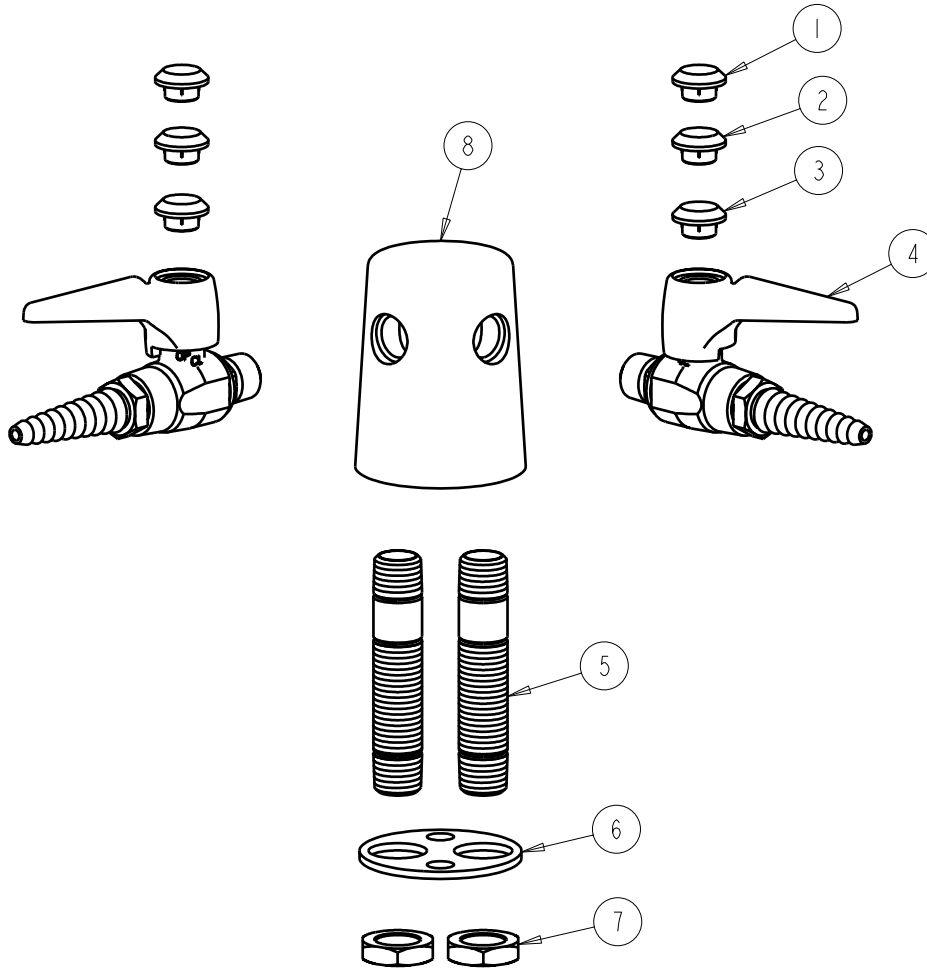

CHICAGO FAUCETS
a Geberit company

2100 South Clearwater Drive
Des Plaines, IL 60018
Phone: 847-803-5000
Fax: 847-803-5454
www.chicagofaucets.com

REPAIR PARTS

BY: JAR DATE: 11-05-07

CHK: *[Signature]* REV:

FITTING NO.

982-DS909AGVCP

SUBMITTED MODEL NO.

ITEM NO.

FOR TECHNICAL ASSISTANCE
1-800-TEC-TRUE (1-800-832-8783)

ITEM	PART NO.	DESCRIPTION
1	216-378JKNF	BUTTON 'VAC'
2	216-278JKNF	BUTTON 'AIR'
3	216-328JKNF	BUTTON 'GAS'
4	909-LESS216-28CP	BALL VALVE
5	982-104JKRBF	SHANK 3/8 X 3-3/8
6	982-103JKNF	WASHER, GALVANIZED
7	705-008JKRBF	NUT
8	---	TURRET (NOT SOLD SEPARATLY)