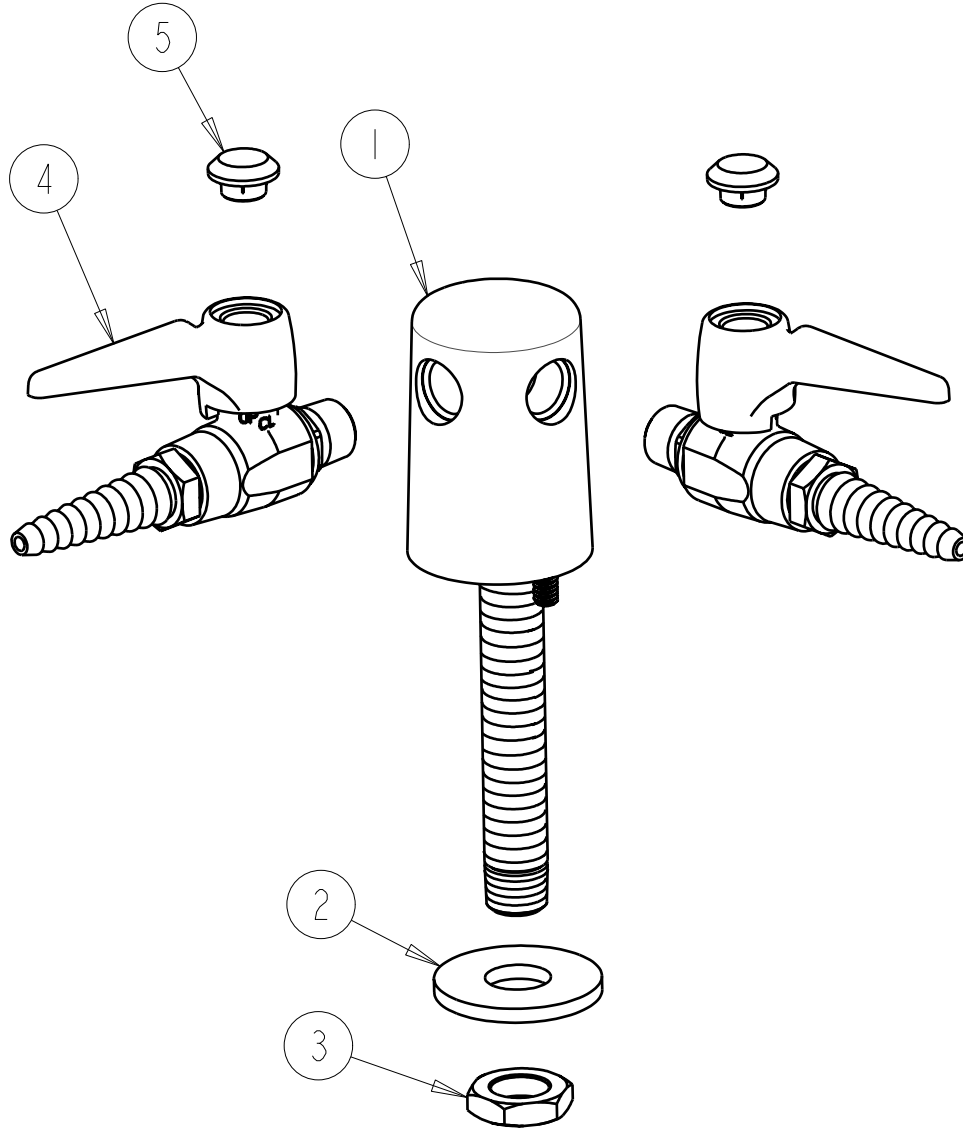

PARTS LIST

BY: JAR
CHK'D:

FINISH: AS SPECIFIED
DATE: 7-10-02
REV: 7-17-06

982-VR909CAG

ITEM NO.	PART NO.	DESCRIPTION
1	-----	TURRET (2 OUTLETS) 90 DEG.
2	705-010	WASHER
3	705-008	NUT
4	909-CLESS216-28	BALL VALVE
5	216-328	'GAS' INDEX BUTTON
5A	216-378	'AIR' INDEX BUTTON