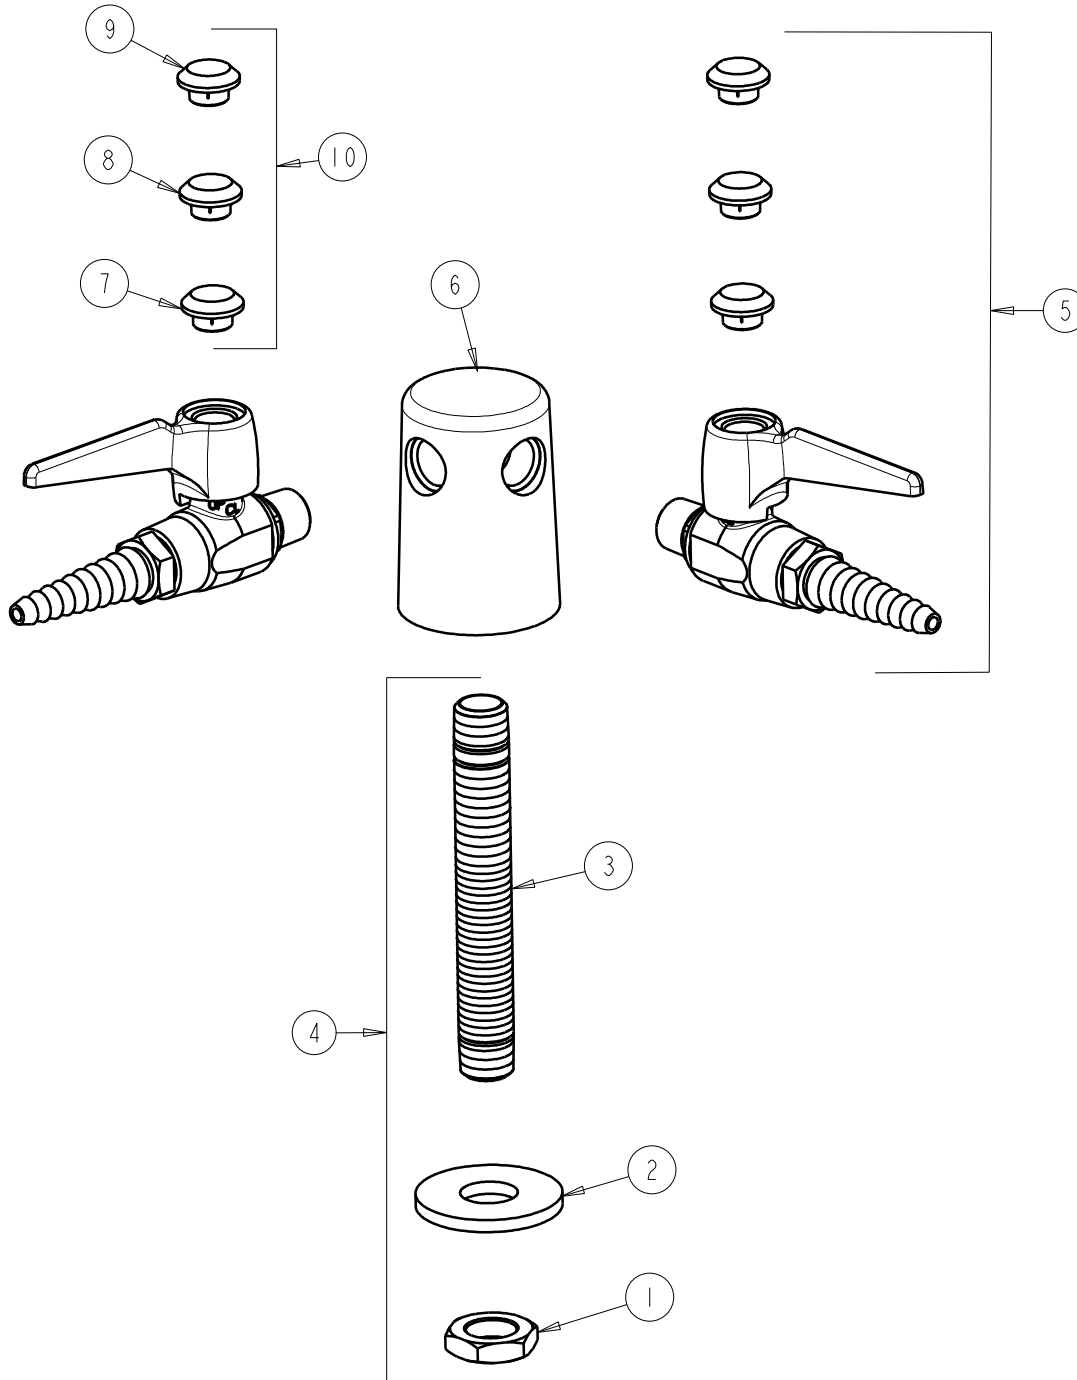

CHICAGO FAUCETS
a Geberit company

2100 South Clearwater Drive
Des Plaines, IL 60018
Phone: 847-803-5000
Fax: 847-803-5454
www.chicagofaucets.com

REPAIR PARTS

FITTING NO.

982-WSV909AGVSAM

SUBMITTED MODEL NO.

ITEM NO.

FOR TECHNICAL ASSISTANCE
1-800-TEC-TRUE (1-800-832-8783)

BY: JAR DATE: 09-18-09

CHK: *[Signature]* REV:

ITEM	PART NO.	DESCRIPTION
1	705-008JKRBF	NUT
2	705-010JKNF	STEEL WASHER
3	957-003JKRBF	MALE THREAD SHANK
4	957-003JKRBF	SHANK ASSEMBLY 3/8 X 4-3/4
5	909-AGVJKSAM	BALL VALVE
6	-----	TURRET, TWO OUTLETS
7	216-278JKNF	BUTTON 'AIR'
8	216-328JKNF	BUTTON 'GAS'
9	216-378JKNF	BUTTON 'VAC'
10	216-PPJKNF	PRE-PACK (AIR, GAS, VAC)