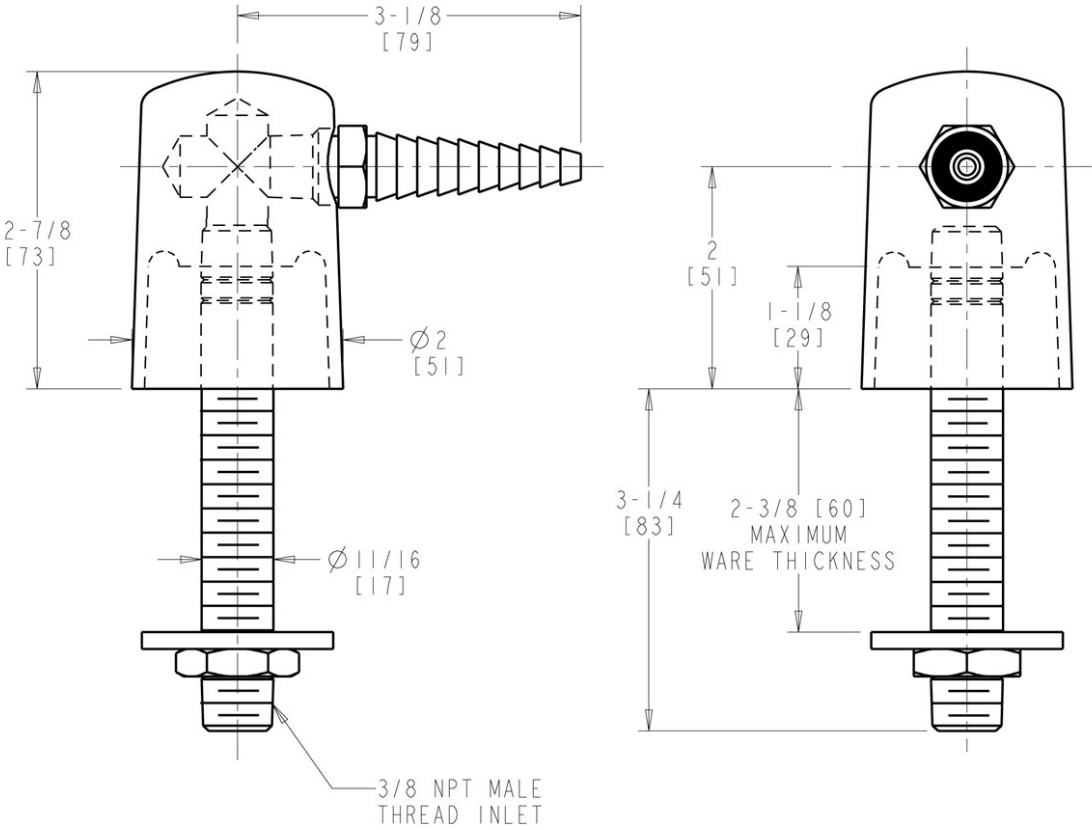

### Features & Specifications

- 3/8" NPT Male Thread Inlet Shank - Assembled to Turret
- Serrated Hose Nozzle Outlet

Job Name \_\_\_\_\_

Item Number \_\_\_\_\_

Section/Tag \_\_\_\_\_

Model Specified \_\_\_\_\_

## Architect/Engineer Specification

Chicago Faucets No. 980-WSE7TCP, Turret with Single Serrated Hose Nozzle and Inlet Supply Shank, Chrome Plated plated solid brass construction. 3/8" NPT Male Thread Inlet Shank - Assembled to Turret. Serrated Hose Nozzle Outlet. .