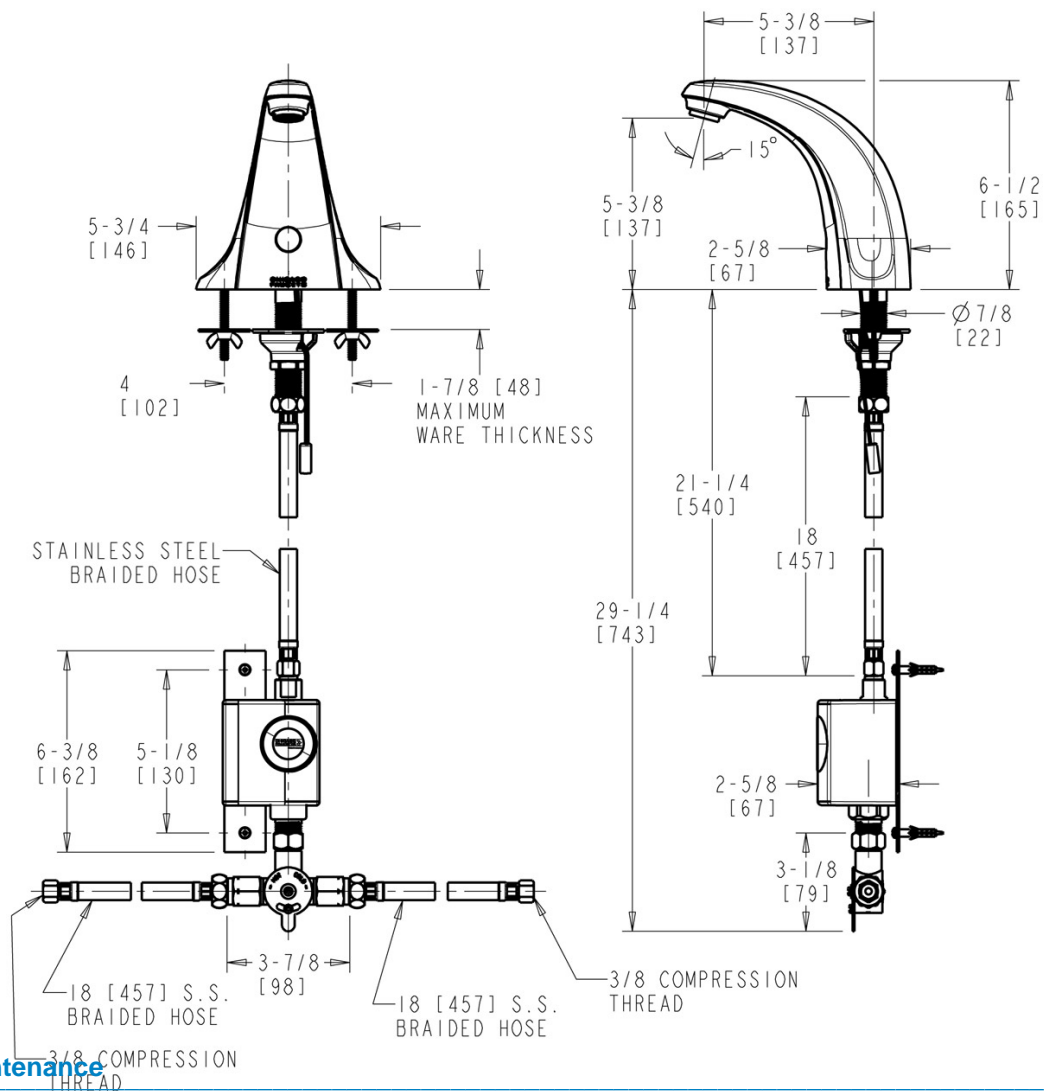

Date _____

ECAST

ECAST products are intended for installation where state laws and local codes mandate lead content levels or in any location where lead content is a concern.

2100 South Clearwater Drive
Des Plaines, IL
P: 847/803-5000
F: 847/803-5454
Technical: 800/TEC-TRUE
www.chicagofaucets.com

Architect/Engineer Specification

Chicago Faucets No. 116.966.AB.1, Deck Mounted Single Hole E-Tronic® 40 Traditional Sink Faucet with Dual Beam Infrared Sensor, Chrome Plated metal construction Traditional Electronic Integral Spout. 1.0 GPM (3.8 L/min) Pressure Compensating Flow Vandal Proof Non-Aerating Laminar Outlet. 0.5 GPM (1.9 L/min) Pressure Compensating Econo-Flo Vandal Proof Non-Aerating Spray. Single Supply for Tempered Water. Self Sustaining Power System - water turbine generates the necessary power, at flow rates of 0.5 or 1.0 GPM, to operate the faucet for 10+ years. Stainless Steel Hoses Included. Multiple Field Adjustable Modes and Ranges. Geberit Commander™ Software Compatible. ECAST® construction with less than 0.25% lead content by weighted average. CALGreen Compliant. This product meets ADA ANSI/ICC A117.1 requirements and is tested and certified to industry standards: ASME A112.18.1/CSA B125.1, Certified to NSF/ANSI 61, Section 9 by CSA, California Health and Safety Code 116875 (AB1953-2006), Vermont Bill S.152, NSF/ANSI 372 Low Lead Content, and California Green Building Standards Code (CALGreen).