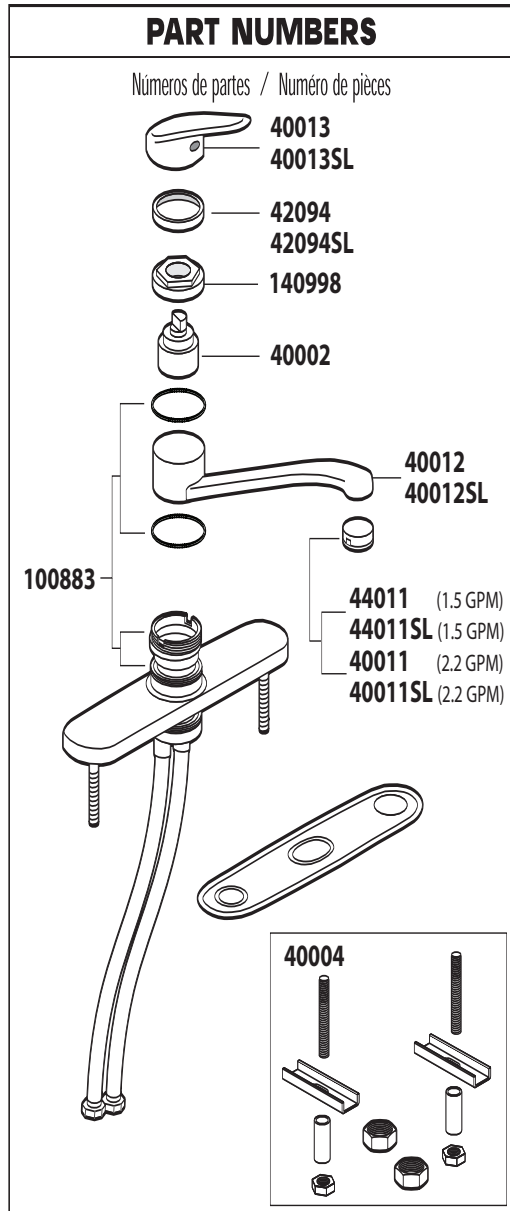

A Moen Incorporated Brand

CORNERSTONE® One-Handle Kitchen Faucet

<u>MODEL</u>	<u>HANDLE/SIDE SPRAY</u>	<u>FINISH</u>
40512	Lever / None	Chrome
40512SL	Lever / None	Stainless

A Moen Incorporated Brand

CORNERSTONE® One-Handle Kitchen Faucet

<u>MODEL</u>	<u>HANDLE/SIDE SPRAY</u>	<u>FINISH</u>
CA40512	Lever / None	Chrome
CA40512SL	Lever / None	Stainless