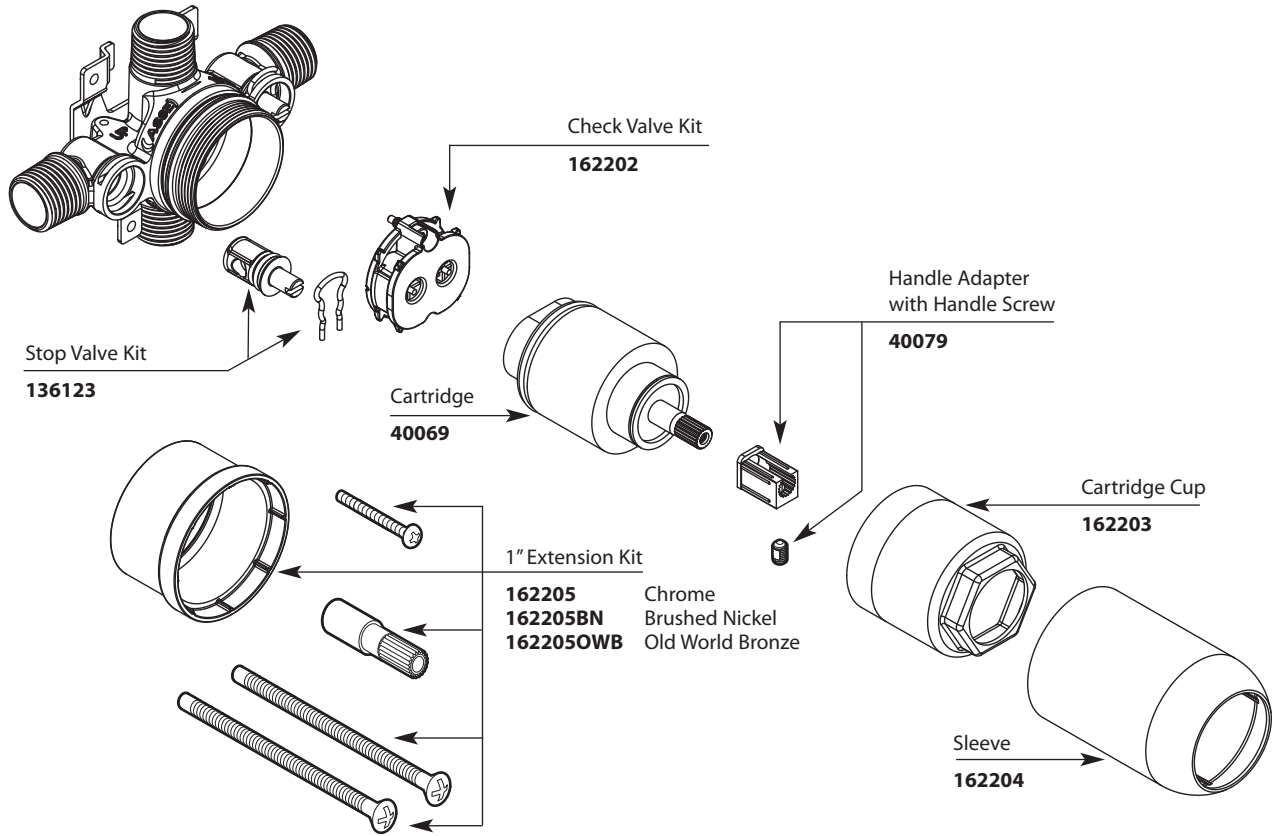

A Moen Incorporated Brand

PARTS SHEET

Order by Part Number

There is more than 1 version of this model.
Page down to identify the version you have.

MODEL	CONNECTION	STOPS
45311	IPS-exterior CC-interior	yes yes
45312	IPS-exterior CC-interior	no no
45313	PEX-inlets & shower outlet tub outlet-8" x 7" copper tube	no
45317	IPS-female	yes
45318	IPS-female	no
45319	PEX-inlets & shower outlet tub outlet-IPS, CC	no
45320	PEX-inlets & shower outlet tub outlet-IPS, CC	yes
45321	CPVC-inlets female-outlets-IPS	yes
45322	CPVC-inlets female-outlets-IPS	no

After 1/2012

162205, 162205BN, 162205OWB
 162204

A Moen Incorporated Brand

PARTS SHEET

Order by Part Number

Pressure Balancing Tub/Shower Cycling Valve, 4 Port

MODEL	CONNECTION	STOPS
45311	IPS-exterior CC-interior	yes yes
45312	IPS-exterior CC-interior	no no
45313	PEX-inlets & shower outlet tub outlet-8" x 7" copper tube	no
45317	IPS-female	yes
45318	IPS-female	no
45319	PEX-inlets & shower outlet tub outlet-IPS, CC	no
45320	PEX-inlets & shower outlet tub outlet-IPS, CC	yes
45321	CPVC-inlets female-outlets-IPS	yes
45322	CPVC-inlets female-outlets-IPS	no