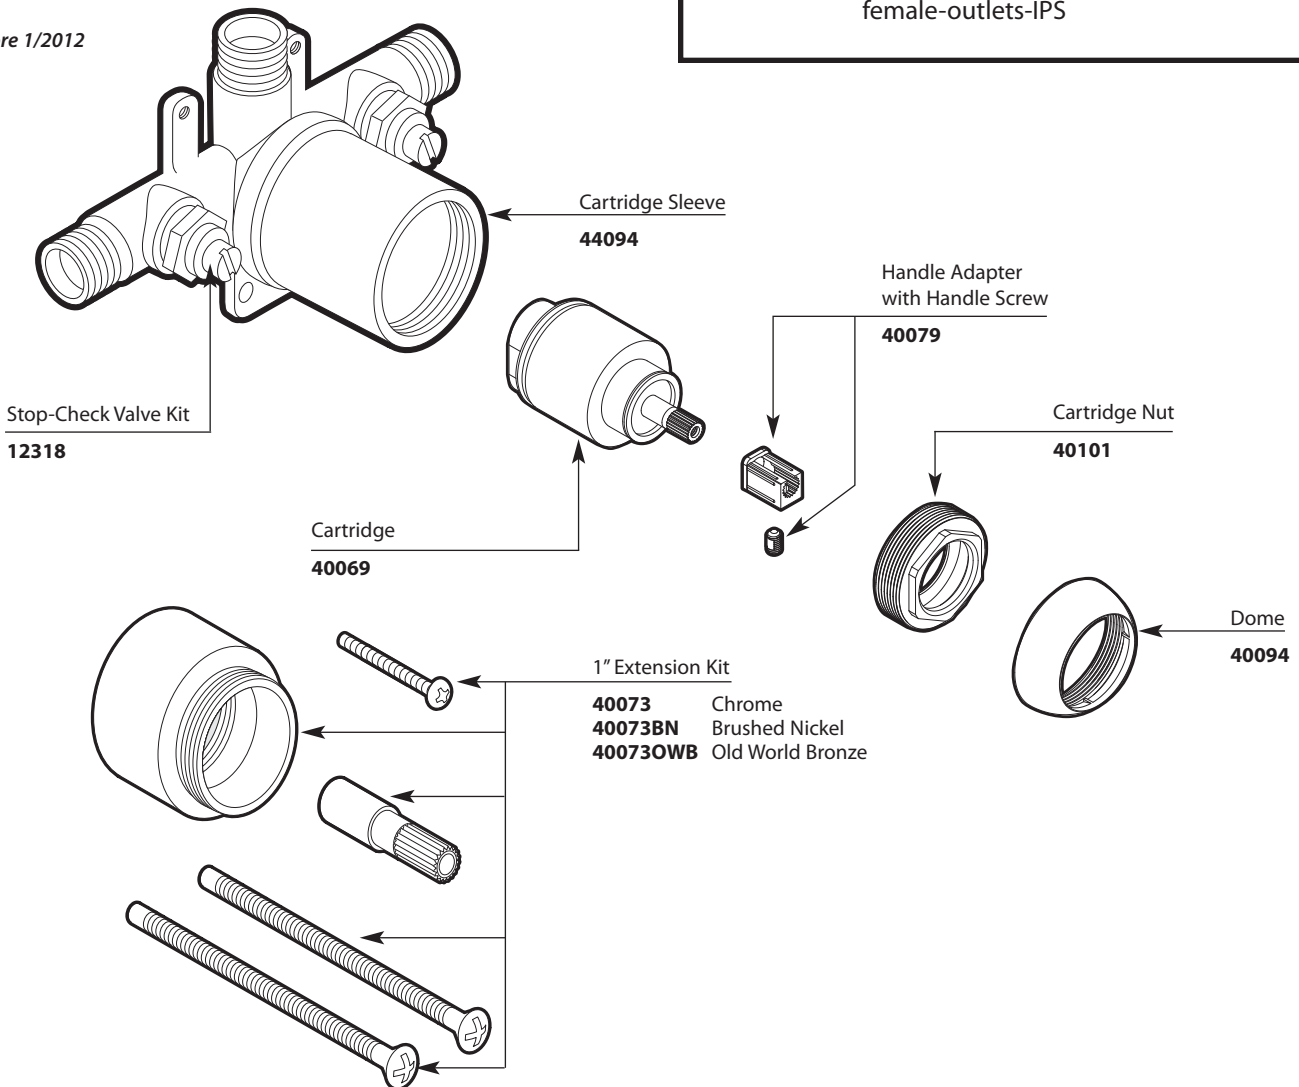

A Moen Incorporated Brand

PARTS SHEET

Order by Part Number

Pressure Balancing Tub/Shower Cycling Valve, 4 Port

MODEL	CONNECTION	STOPS
45311	IPS-exterior CC-interior	yes yes
45312	IPS-exterior CC-interior	no no
45313	PEX-inlets & shower outlet tub outlet-8" x 7" copper tube	no
45317	IPS-female	yes
45318	IPS-female	no
45319	PEX-inlets & shower outlet tub outlet-IPS, CC	no
45320	PEX-inlets & shower outlet tub outlet-IPS, CC	yes
45321	CPVC-inlets female-outlets-IPS	yes
45322	CPVC-inlets female-outlets-IPS	no

Before 1/2012

10/12/12 10:00 AM 3000019657
Rev. 12/12