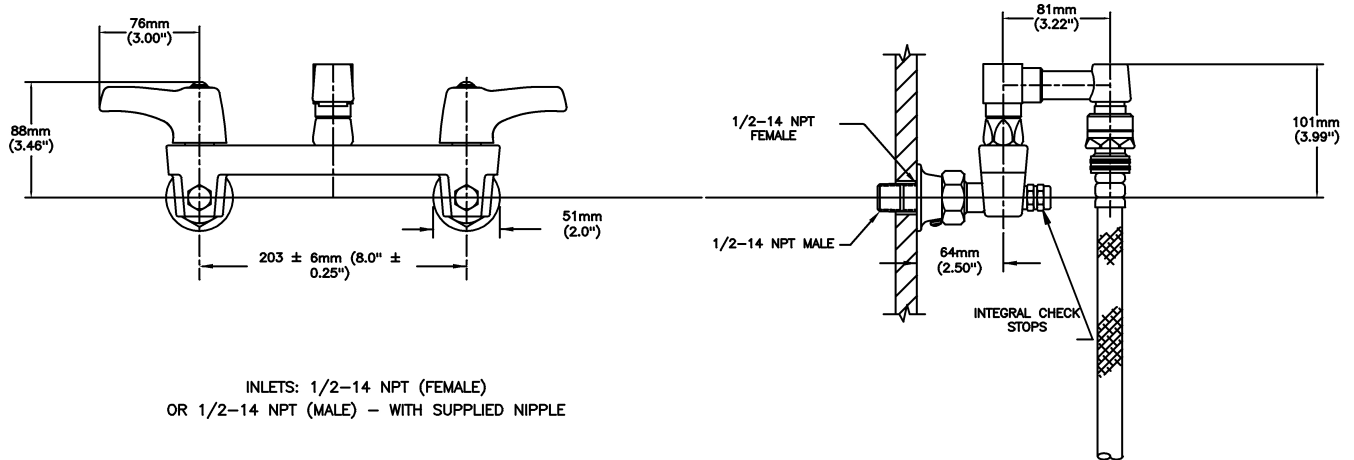

Sink Faucet Wallmount

8" Wallmount WITH Integral Check Stops - CER-TECK®

Model No: 28C8073

COMPLIES WITH:

- CSA certified.
- Complies to ASME A112.18.1/CSA B125.1
- (Contact Delta Representative for State and/or Local Approvals)
- 3" lever blade handle ADA compliant and meets Handicapped Accessibility Standard ASME A117.1 of less than 5 lbs. operating force
- Spout end vacuum breaker certified under ASSE Standard 1011 and CSA Standard B64.2

SPECIFICATION:

- 203 mm (8") centers cast brass wallmount sink faucet
- Two handle
- Centers adjustable from 7.75" to 8.25" unless AC option selected
- Rough chrome plated finish
- With integral check stops
- Heavy Duty 1/2" IPS Brass pipe rigid pail hook spout
- CER-TECK® 1/4 turn ceramic disk cartridge
- Spout: 0 - Short Rigid Spout with Pail Hook, No Brace
- Outlet#: 7 - Spout End Vac Breaker w/Hose-1219 mm (48") Hose and S/S Hanger
- Handle#: 3 - 76 mm (3") Lever Blade Handles-ADA Compliant-Metal-Color indexed-Vandal Resistant screws

OPERATION:

- Not Available

(Dimensional drawing on following page)

Delta reserves the right (1) to make changes to specifications and materials, and (2) to change or discontinue models, both without notice or obligation. Dimensions are for reference. Measurement may vary plus or minus 6mm(0.25"). Mounting locations are suggested only. Check with local codes for requirements in your area. This spec was produced April 16, 2012.

Delta reserves the right (1) to make changes to specifications and materials, and (2) to change or discontinue models, both without notice or obligation. Dimensions are for reference. Measurement may vary plus or minus 6mm(0.25"). Mounting locations are suggested only. Check with local codes for requirements in your area. This spec was produced April 16, 2012.