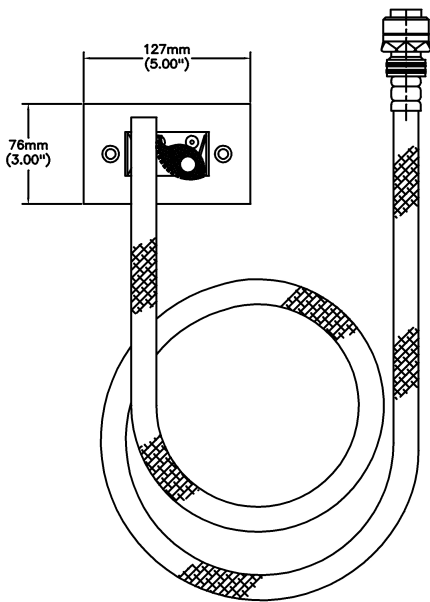

Sink Faucet Wallmount

8" Wallmount WITH Integral Check Stops - CER-TECK®

Model No: 28C8073

COMPLIES WITH:

- CSA certified.
- Complies to ASME A112.18.1/CSA B125.1
- (Contact Delta Representative for State and/or Local Approvals)
- 3" lever blade handle ADA compliant and meets Handicapped Accessibility Standard ASME A117.1 of less than 5 lbs. operating force
- Spout end vacuum breaker certified under ASSE Standard 1011 and CSA Standard B64.2

SPECIFICATION:

- 203 mm (8") centers cast brass wallmount sink faucet
- Two handle
- Centers adjustable from 7.75" to 8.25" unless AC option selected
- Rough chrome plated finish
- With integral check stops
- Heavy Duty 1/2" IPS Brass pipe rigid pail hook spout
- CER-TECK® 1/4 turn ceramic disk cartridge
- Spout: 0 - Short Rigid Spout with Pail Hook, No Brace
- Outlet#: 7 - Spout End Vac Breaker w/Hose-1219 mm (48") Hose and S/S Hanger
- Handle#: 3 - 76 mm (3") Lever Blade Handles-ADA Compliant-Metal-Color indexed-Vandal Resistant screws

OPERATION:

- Not Available

(Dimensional drawing on following page)

Delta reserves the right (1) to make changes to specifications and materials, and (2) to change or discontinue models, both without notice or obligation. Dimensions are for reference. Measurement may vary plus or minus 6mm(0.25"). Mounting locations are suggested only. Check with local codes for requirements in your area. This spec was produced April 16, 2012.

Delta reserves the right (1) to make changes to specifications and materials, and (2) to change or discontinue models, both without notice or obligation. Dimensions are for reference. Measurement may vary plus or minus 6mm(0.25"). Mounting locations are suggested only. Check with local codes for requirements in your area. This spec was produced April 16, 2012.