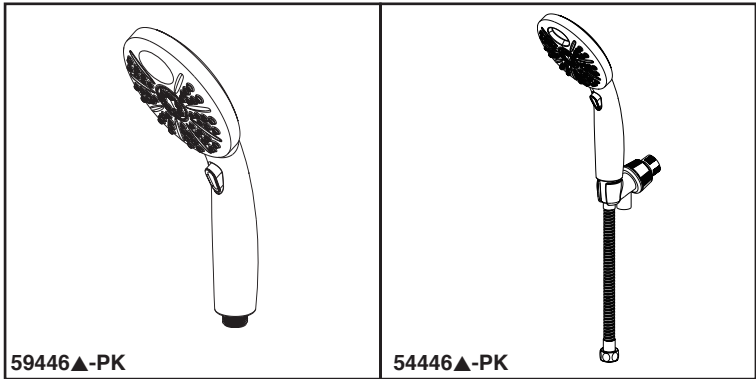

Submitted Model No.: _____

Specific Features: _____

59446▲-PK

- Full Body Spray
- Massage Spray
- Full Spray w/ Massage
- Shampoo Rinse Spray
- Shampoo Rinse w/ Massage
- Drenching Spray

54446▲-PK

▲ Designate proper finish suffix

Delta reserves the right (1) to make changes in specifications and materials, and (2) to change or discontinue models, both without notice or obligation. Dimensions are for reference only. See current full-line price book or www.deltafaucet.com for finish options and product availability.