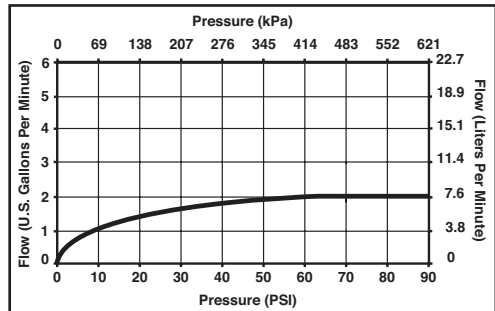

HANDSHOWER

- Temp20 temperature display handshower
- 6-spray setting arm mount handshower
- Touch-Clean® nozzles
- Temperature display changes color as temperature increases

STANDARD SPECIFICATIONS:

- 60-82"(1524-2083mm) metal stretchable hose.
- Change spray modes with pushbutton.
- No batteries required.
- Dual check valves for backflow prevention.
- Maximum flow rate 2.0 gpm (7.6L/min) @ 80 PSI.

WARRANTY

- Lifetime limited warranty on parts (other than electronic parts and batteries) and finishes; or, for commercial users, for 5 years from the date of purchase.
- 5 year limited warranty on electronic parts (other than batteries); or for commercial users, for 1 year from the date of purchase.

COMPLIES WITH

- ASME A112.18.1 / CSA B125.1

55 E. 111th Street, Indianapolis, Indiana 46280
350 South Edgeware Road, St. Thomas, Ontario Canada N5P 4L1
© 2013 Masco Corporation of Indiana