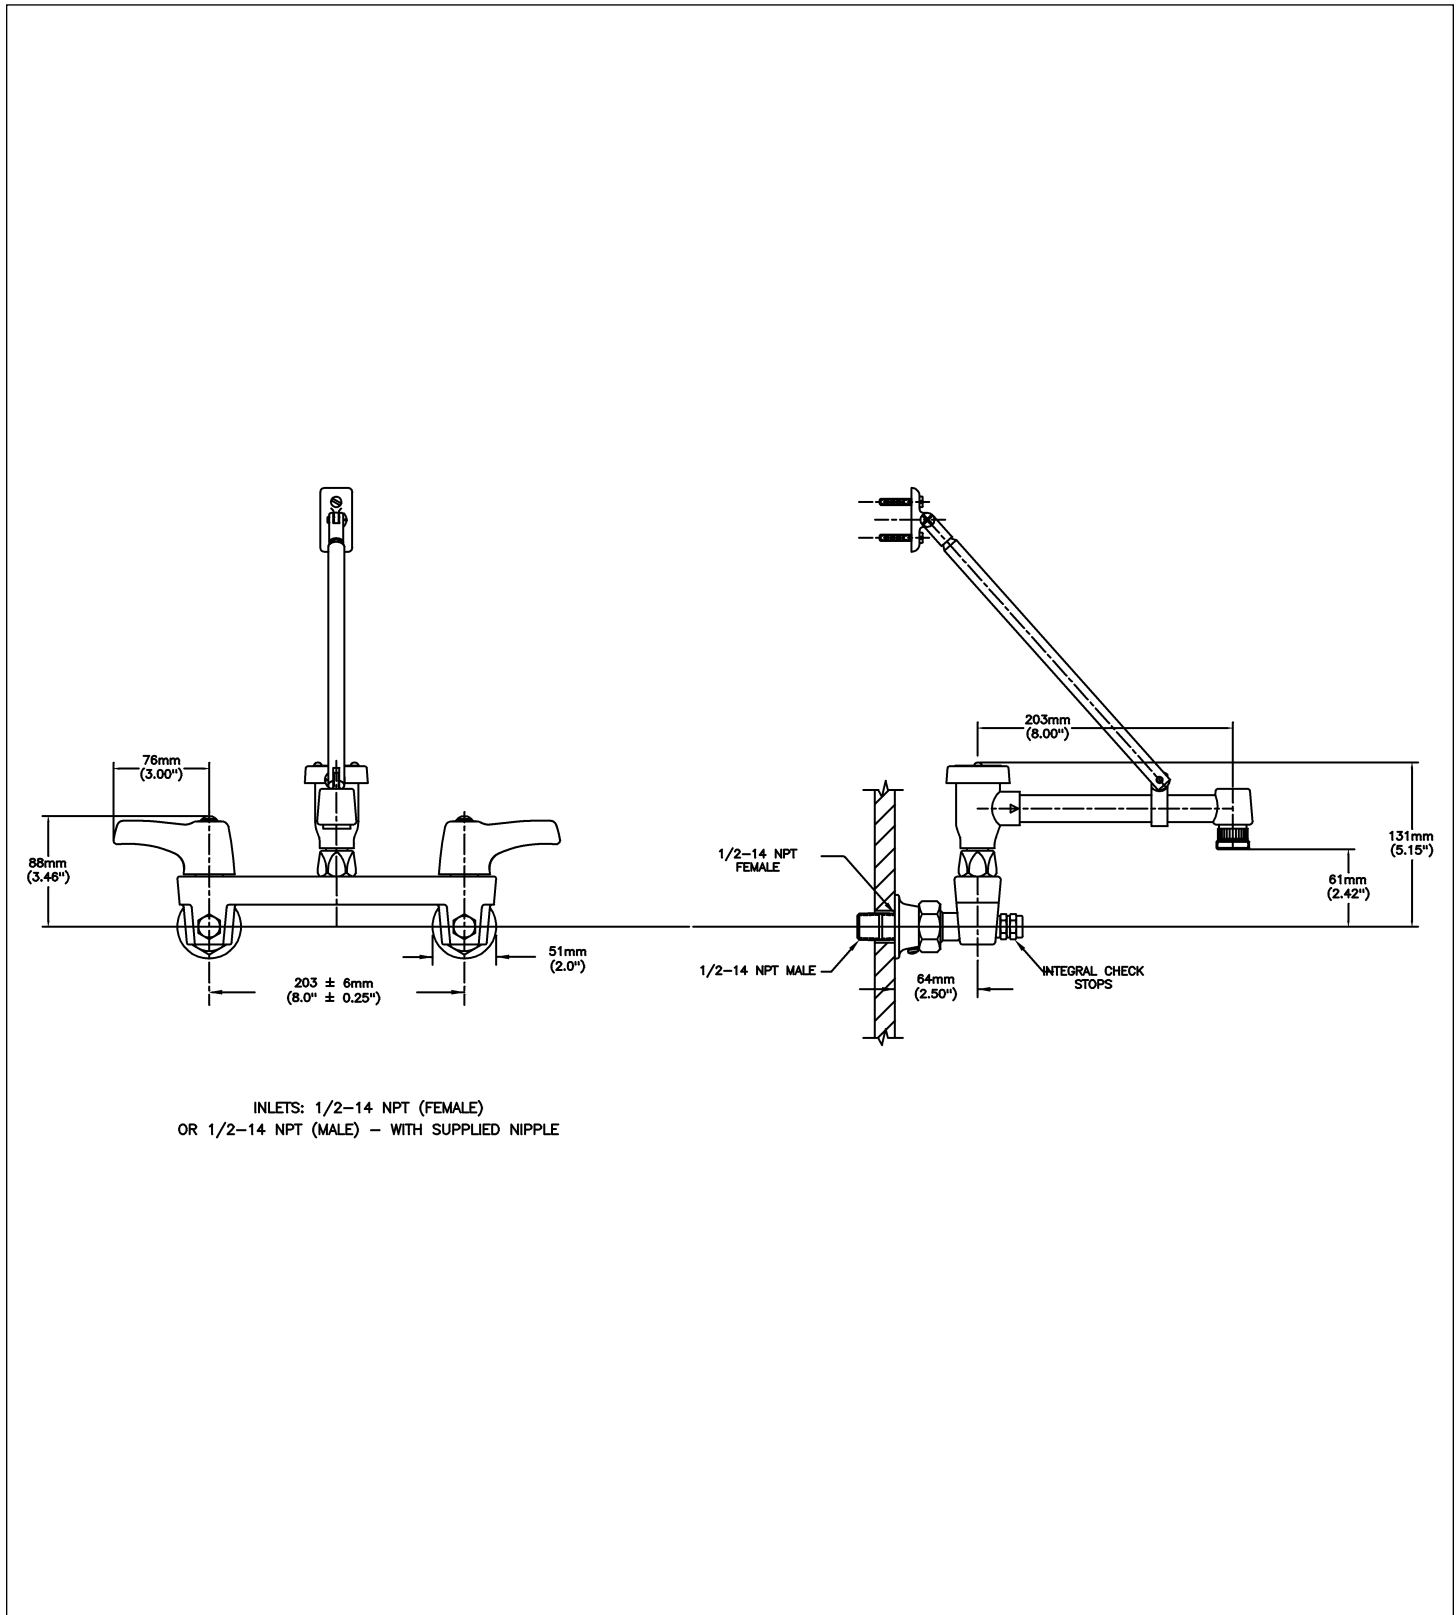

Sink Faucet Wallmount

8" Wallmount WITH Integral Check Stops - CER-TECK®

Model No: 28C2383

COMPLIES WITH:

- CSA certified.
- Complies to ASME A112.18.1/CSA B125.1
- (Contact Delta Representative for State and/or Local Approvals)
- 3" lever blade handle ADA compliant and meets Handicapped Accessibility Standard ASME A117.1 of less than 5 lbs. operating force
- Angle vacuum breaker certified under ASSE Standard 1001 and CSA Standard B64.1.1

SPECIFICATION:

- 203 mm (8") centers cast brass wallmount service sink faucet
- Centers adjustable from 7.75" to 8.25" unless AC option selected
- Two handle
- With integral check stops
- Polished chrome plated finish
- Heavy duty 1/2" IPS brass pipe rigid pail hook spout
- CER-TECK® 1/4 turn ceramic disk structures
- Spout#: 3 - 267mm (10 1/2") Long Rigid Spout with Pail Hook, ADJUSTABLE Top/Bottom Brace
- Outlet#: 8 - Body mounted Angle Vacuum Breaker - Garden Hose End Outlet on spout
- Handle#: 3 - 76 mm (3") Lever Blade Handles-ADA Compliant-Metal-Color indexed-Vandal Resistant screws

OPERATION:

- Not Available

(Dimensional drawing on following page)

Delta reserves the right (1) to make changes to specifications and materials, and (2) to change or discontinue models, both without notice or obligation. Dimensions are for reference. Measurement may vary plus or minus 6mm(0.25"). Mounting locations are suggested only. Check with local codes for requirements in your area. This spec was produced April 09, 2012.

Delta reserves the right (1) to make changes to specifications and materials, and (2) to change or discontinue models, both without notice or obligation. Dimensions are for reference. Measurement may vary plus or minus 6mm(0.25"). Mounting locations are suggested only. Check with local codes for requirements in your area. This spec was produced April 09, 2012.