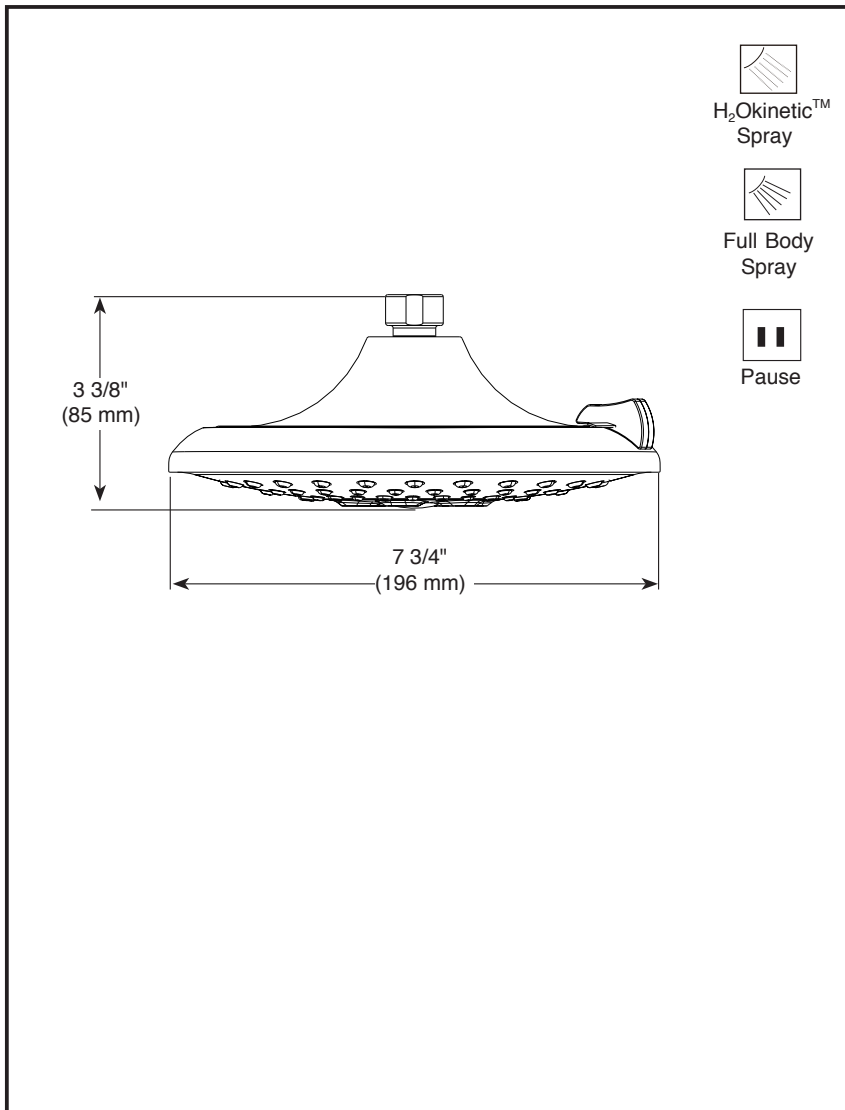

52686 ▲

Submitted Model No.: \_\_\_\_\_

Specific Features: \_\_\_\_\_

▲ Designate proper finish suffix

Delta reserves the right (1) to make changes in specifications and materials, and (2) to change or discontinue models, both without notice or obligation. Dimensions are for reference only. See current full-line price book or [www.deltafaucet.com](http://www.deltafaucet.com) for finish options and product availability.

## SHOWERHEAD

- H<sub>2</sub>Okinetic Technology® Showerhead
- 3-Spray Setting Showerhead
- Touch-Clean® Nozzles

### STANDARD SPECIFICATIONS:

- ABS showerhead with three settings – not a positive shut-off.
- Standard 1/2" pipe fitting.
- Easy-turn spray dial.
- Metal ball connector for durability. Easy installation.
- Maximum flow rate 2.0 gpm (7.6L/min) @ 80 PSI.