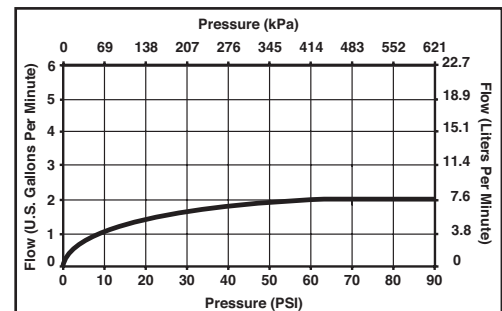

55 E. 111th Street, Indianapolis, Indiana 46280
350 South Edgeware Road, St. Thomas, Ontario Canada N5P 4L1
© 2013 Masco Corporation of Indiana