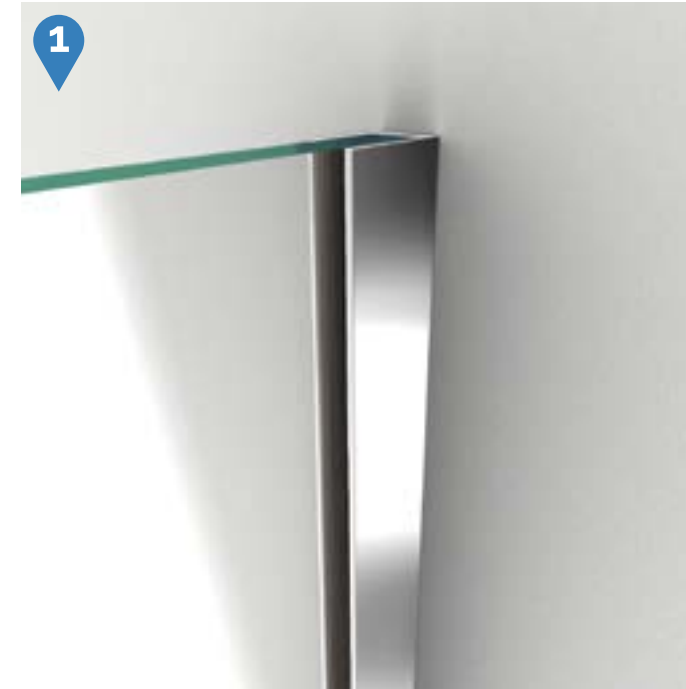

# Aqua Ultra™ Swing Door

Chrome      Brushed Nickel

- Quality 5/16" (8mm) thick ANSI certified clear tempered glass
- Great choice for smaller bathrooms, where a sliding door will not work
- Stationary panel requires a Support Arm for additional stability
- Also available in a Tub configuration (with optional Extender or Return Panels)
- Anodized aluminum U-channel allows up to 1/4" adjustment for out-of-plumb (uneven walls)
- Extender/Return Panels are attached to the wall and tub with U-channels
- Tub Screen is suitable for installation on any straight (not curved) bathtub
- Professional installation recommended

# Aqua Ultra™

Configuration 1

SKU	A MODEL WIDTH	B MODEL HEIGHT	C ACCESS WIDTH	D DOOR WIDTH	N HINGE PANEL WIDTH	-01 CHROME	-04 BRUSHED NICKEL
SHDR-3445720	45"	72"	27" (in a 48" opening) 39" (in a 60" opening)	24 1/8"	20 7/8"	-	-

# Aqua Ultra™

Configuration 2

SKU	A MODEL WIDTH	B MODEL HEIGHT	C ACCESS WIDTH	D DOOR WIDTH	N HINGE PANEL WIDTH	-01 CHROME	-04 BRUSHED NICKEL
SHDR-3448580	48"	58"	36" (in a 60" opening)	24 1/8"	23 7/8"	-	-

# Aqua Ultra™

Configuration 4

SKU	A MODEL WIDTH	B MODEL HEIGHT	C ACCESS WIDTH	D DOOR WIDTH	G RETURN PANEL WIDTH	N HINGE PANEL WIDTH	-01 CHROME	-04 BRUSHED NICKEL
SHDR-3448580-RT	48"	58"	36" (in a 60" opening)	24 1/8"	30"	23 7/8"	-	-