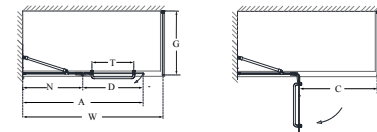

# Aqua Ultra™

Configuration 1

SKU	A MODEL WIDTH	B MODEL HEIGHT	C ACCESS WIDTH	D DOOR WIDTH	N HINGE PANEL WIDTH	-01 CHROME	-04 BRUSHED NICKEL
SHDR-3445720	45"	72"	27" (in a 48" opening) 39" (in a 60" opening)	24 1/8"	20 7/8"	-	-

# Aqua Ultra™

Configuration 2

SKU	A MODEL WIDTH	B MODEL HEIGHT	C ACCESS WIDTH	D DOOR WIDTH	N HINGE PANEL WIDTH	-01 CHROME	-04 BRUSHED NICKEL
SHDR-3448580	48"	58"	36" (in a 60" opening)	24 1/8"	23 7/8"	-	-

# Aqua Ultra™

Configuration 3

SKU	A MODEL WIDTH	B MODEL HEIGHT	C ACCESS WIDTH	D DOOR WIDTH	E EXTENDER PANEL WIDTH	N HINGE PANEL WIDTH	-01 CHROME	-04 BRUSHED NICKEL
SHDR-3448580-EX	48"	58"	27" (in a 60" opening)	24 1/8"	9"	23 7/8"	-	-

# Aqua Ultra™

Configuration 4

SKU	A MODEL WIDTH	B MODEL HEIGHT	C ACCESS WIDTH	D DOOR WIDTH	G RETURN PANEL WIDTH	N HINGE PANEL WIDTH	-01 CHROME	-04 BRUSHED NICKEL
SHDR-3448580-RT	48"	58"	36" (in a 60" opening)	24 1/8"	30"	23 7/8"	-	-