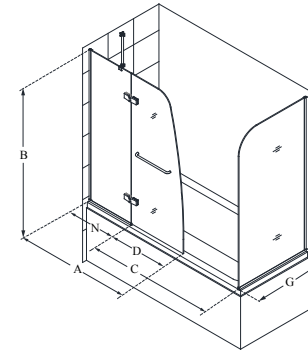

# Aqua Ultra™

Configuration 1

SKU	A MODEL WIDTH	B MODEL HEIGHT	C ACCESS WIDTH	D DOOR WIDTH	N HINGE PANEL WIDTH	-01 CHROME	-04 BRUSHED NICKEL
SHDR-3445720	45"	72"	27" (in a 48" opening) 39" (in a 60" opening)	24 1/8"	20 7/8"	-	-

# Aqua Ultra™

Configuration 2

SKU	A MODEL WIDTH	B MODEL HEIGHT	C ACCESS WIDTH	D DOOR WIDTH	N HINGE PANEL WIDTH	-01 CHROME	-04 BRUSHED NICKEL
SHDR-3448580	48"	58"	36" (in a 60" opening)	24 1/8"	23 7/8"	-	-

# Aqua Ultra™

Configuration 3

SKU	A MODEL WIDTH	B MODEL HEIGHT	C ACCESS WIDTH	D DOOR WIDTH	E EXTENDER PANEL WIDTH	N HINGE PANEL WIDTH	-01 CHROME	-04 BRUSHED NICKEL
SHDR-3448580-EX	48"	58"	27" (in a 60" opening)	24 1/8"	9"	23 7/8"	-	-

# Aqua Ultra™

Configuration 4

SKU	A MODEL WIDTH	B MODEL HEIGHT	C ACCESS WIDTH	D DOOR WIDTH	G RETURN PANEL WIDTH	N HINGE PANEL WIDTH	-01 CHROME	-04 BRUSHED NICKEL
SHDR-3448580-RT	48"	58"	36" (in a 60" opening)	24 1/8"	30"	23 7/8"	-	-