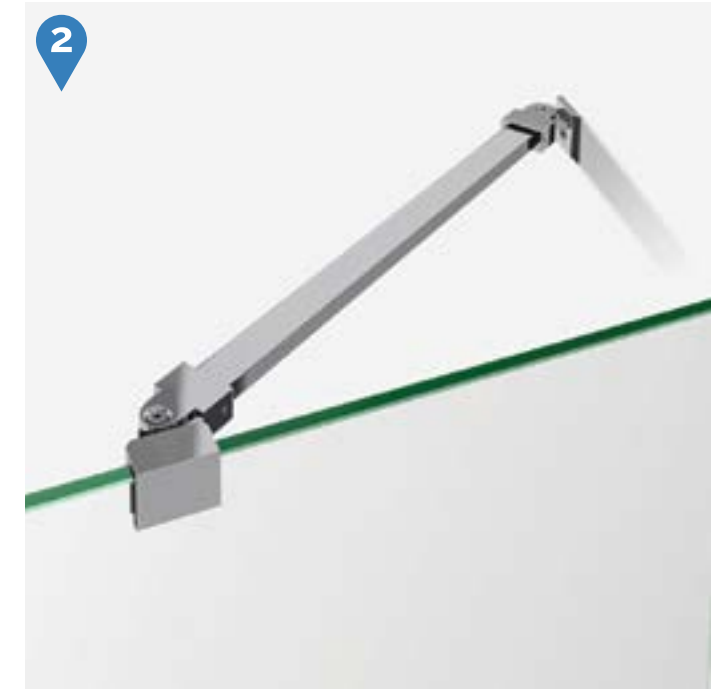

# Aqua Ultra™ Swing Door

Chrome      Brushed Nickel

- Quality 5/16" (8mm) thick ANSI certified clear tempered glass
- Great choice for smaller bathrooms, where a sliding door will not work
- Stationary panel requires a Support Arm for additional stability
- Also available in a Tub configuration (with optional Extender or Return Panels)
- Anodized aluminum U-channel allows up to 1/4" adjustment for out-of-plumb (uneven walls)
- Extender/Return Panels are attached to the wall and tub with U-channels
- Tub Screen is suitable for installation on any straight (not curved) bathtub
- Professional installation recommended

# Aqua Ultra™

Configuration 1

SKU	A MODEL WIDTH	B MODEL HEIGHT	C ACCESS WIDTH	D DOOR WIDTH	N HINGE PANEL WIDTH	-01 CHROME	-04 BRUSHED NICKEL
SHDR-3445720	45"	72"	27" (in a 48" opening) 39" (in a 60" opening)	24 1/8"	20 7/8"	-	-

# Aqua Ultra™

Configuration 2

SKU	A MODEL WIDTH	B MODEL HEIGHT	C ACCESS WIDTH	D DOOR WIDTH	N HINGE PANEL WIDTH	-01 CHROME	-04 BRUSHED NICKEL
SHDR-3448580	48"	58"	36" (in a 60" opening)	24 1/8"	23 7/8"	-	-

# Aqua Ultra™

Configuration 4

SKU	A MODEL WIDTH	B MODEL HEIGHT	C ACCESS WIDTH	D DOOR WIDTH	G RETURN PANEL WIDTH	N HINGE PANEL WIDTH	-01 CHROME	-04 BRUSHED NICKEL
SHDR-3448580-RT	48"	58"	36" (in a 60" opening)	24 1/8"	30"	23 7/8"	-	-