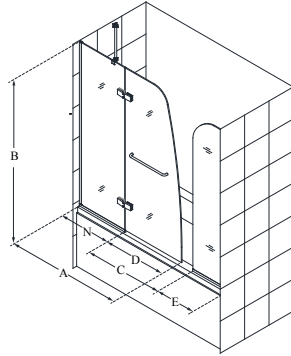

# Aqua Ultra™

Configuration 1

SKU	A MODEL WIDTH	B MODEL HEIGHT	C ACCESS WIDTH	D DOOR WIDTH	N HINGE PANEL WIDTH	-01 CHROME	-04 BRUSHED NICKEL
SHDR-3445720	45"	72"	27" (in a 48" opening) 39" (in a 60" opening)	24 1/8"	20 7/8"	-	-

# Aqua Ultra™

Configuration 2

SKU	A MODEL WIDTH	B MODEL HEIGHT	C ACCESS WIDTH	D DOOR WIDTH	N HINGE PANEL WIDTH	-01 CHROME	-04 BRUSHED NICKEL
SHDR-3448580	48"	58"	36" (in a 60" opening)	24 1/8"	23 7/8"	-	-

# Aqua Ultra™

Configuration 3

SKU	A MODEL WIDTH	B MODEL HEIGHT	C ACCESS WIDTH	D DOOR WIDTH	E EXTENDER PANEL WIDTH	N HINGE PANEL WIDTH	-01 CHROME	-04 BRUSHED NICKEL
SHDR-3448580-EX	48"	58"	27" (in a 60" opening)	24 1/8"	9"	23 7/8"	-	-

# Aqua Ultra™

Configuration 4

SKU	A MODEL WIDTH	B MODEL HEIGHT	C ACCESS WIDTH	D DOOR WIDTH	G RETURN PANEL WIDTH	N HINGE PANEL WIDTH	-01 CHROME	-04 BRUSHED NICKEL
SHDR-3448580-RT	48"	58"	36" (in a 60" opening)	24 1/8"	30"	23 7/8"	-	-