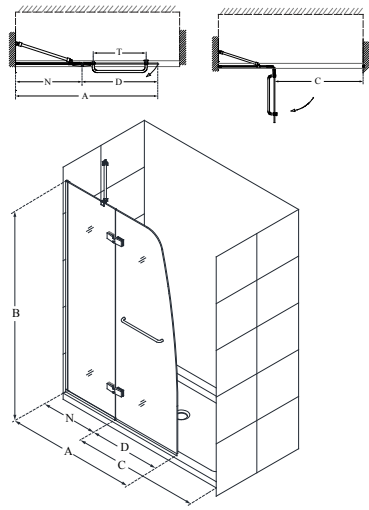

# Aqua Ultra™ Swing Door

Chrome      Brushed Nickel

- Quality 5/16" (8mm) thick ANSI certified clear tempered glass
- Great choice for smaller bathrooms, where a sliding door will not work
- Stationary panel requires a Support Arm for additional stability
- Also available in a Tub configuration (with optional Extender or Return Panels)
- Anodized aluminum U-channel allows up to 1/4" adjustment for out-of-plumb (uneven walls)
- Extender/Return Panels are attached to the wall and tub with U-channels
- Tub Screen is suitable for installation on any straight (not curved) bathtub
- Professional installation recommended

# Aqua Ultra™

Configuration 1

SKU	A MODEL WIDTH	B MODEL HEIGHT	C ACCESS WIDTH	D DOOR WIDTH	N HINGE PANEL WIDTH	-01 CHROME	-04 BRUSHED NICKEL
SHDR-3445720	45"	72"	27" (in a 48" opening) 39" (in a 60" opening)	24 1/8"	20 7/8"	-	-

# Aqua Ultra™

Configuration 2

SKU	A MODEL WIDTH	B MODEL HEIGHT	C ACCESS WIDTH	D DOOR WIDTH	N HINGE PANEL WIDTH	-01 CHROME	-04 BRUSHED NICKEL
SHDR-3448580	48"	58"	36" (in a 60" opening)	24 1/8"	23 7/8"	-	-

# Aqua Ultra™

Configuration 4

SKU	A MODEL WIDTH	B MODEL HEIGHT	C ACCESS WIDTH	D DOOR WIDTH	G RETURN PANEL WIDTH	N HINGE PANEL WIDTH	-01 CHROME	-04 BRUSHED NICKEL
SHDR-3448580-RT	48"	58"	36" (in a 60" opening)	24 1/8"	30"	23 7/8"	-	-