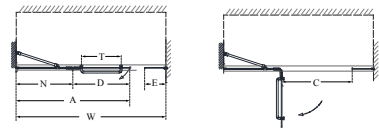

# Aqua Ultra™

Configuration 1

SKU	A MODEL WIDTH	B MODEL HEIGHT	C ACCESS WIDTH	D DOOR WIDTH	N HINGE PANEL WIDTH	-01 CHROME	-04 BRUSHED NICKEL
SHDR-3445720	45"	72"	27" (in a 48" opening) 39" (in a 60" opening)	24 1/8"	20 7/8"	-	-

# Aqua Ultra™

Configuration 2

SKU	A MODEL WIDTH	B MODEL HEIGHT	C ACCESS WIDTH	D DOOR WIDTH	N HINGE PANEL WIDTH	-01 CHROME	-04 BRUSHED NICKEL
SHDR-3448580	48"	58"	36" (in a 60" opening)	24 1/8"	23 7/8"	-	-

# Aqua Ultra™

Configuration 3

SKU	A MODEL WIDTH	B MODEL HEIGHT	C ACCESS WIDTH	D DOOR WIDTH	E EXTENDER PANEL WIDTH	N HINGE PANEL WIDTH	-01 CHROME	-04 BRUSHED NICKEL
SHDR-3448580-EX	48"	58"	27" (in a 60" opening)	24 1/8"	9"	23 7/8"	-	-

# Aqua Ultra™

Configuration 4

SKU	A MODEL WIDTH	B MODEL HEIGHT	C ACCESS WIDTH	D DOOR WIDTH	G RETURN PANEL WIDTH	N HINGE PANEL WIDTH	-01 CHROME	-04 BRUSHED NICKEL
SHDR-3448580-RT	48"	58"	36" (in a 60" opening)	24 1/8"	30"	23 7/8"	-	-