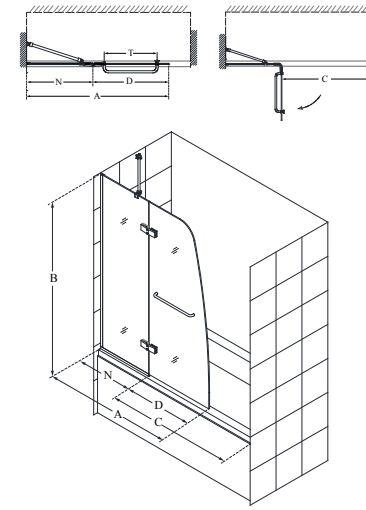

# Aqua Ultra™ Swing Door

Chrome      Brushed Nickel

- Quality 5/16" (8mm) thick ANSI certified clear tempered glass
- Great choice for smaller bathrooms, where a sliding door will not work
- Stationary panel requires a Support Arm for additional stability
- Also available in a Tub configuration (with optional Extender or Return Panels)
- Anodized aluminum U-channel allows up to 1/4" adjustment for out-of-plumb (uneven walls)
- Extender/Return Panels are attached to the wall and tub with U-channels
- Tub Screen is suitable for installation on any straight (not curved) bathtub
- Professional installation recommended

# Aqua Ultra™

Configuration 1

SKU	A MODEL WIDTH	B MODEL HEIGHT	C ACCESS WIDTH	D DOOR WIDTH	N HINGE PANEL WIDTH	-01 CHROME	-04 BRUSHED NICKEL
SHDR-3445720	45"	72"	27" (in a 48" opening) 39" (in a 60" opening)	24 1/8"	20 7/8"	-	-

# Aqua Ultra™

Configuration 2

SKU	A MODEL WIDTH	B MODEL HEIGHT	C ACCESS WIDTH	D DOOR WIDTH	N HINGE PANEL WIDTH	-01 CHROME	-04 BRUSHED NICKEL
SHDR-3448580	48"	58"	36" (in a 60" opening)	24 1/8"	23 7/8"	-	-

# Aqua Ultra™

Configuration 4

SKU	A MODEL WIDTH	B MODEL HEIGHT	C ACCESS WIDTH	D DOOR WIDTH	G RETURN PANEL WIDTH	N HINGE PANEL WIDTH	-01 CHROME	-04 BRUSHED NICKEL
SHDR-3448580-RT	48"	58"	36" (in a 60" opening)	24 1/8"	30"	23 7/8"	-	-