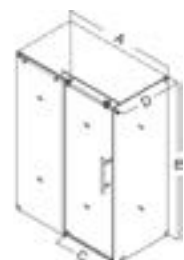

- Features**
- Premium 3/8" (10mm) thick ANSI certified clear tempered glass
 - Fully Frameless design for an open and spacious feeling
 - Large wheel assembly creates effortless sliding action
 - Stainless Steel Hardware available in Brushed or Polished finish
 - DreamLine exclusive ClearMax™ protective anti-lime scale glass coating
 - ATTENTION! This model has NO adjustment for width or out-of-plumb (uneven walls)
 - Top guide bar can be trimmed up to 4" for width adjustment
 - Reversible for a right or left door opening installation
 - Anti-splash threshold to prevent water spills (requires minimum threshold depth of 2¾")
 - Optional SlimLine shower base available (sold separately)
 - **IMPORTANT! All measurements should be taken only AFTER walls are finished (tile, back walls, etc.)**
 - **Professional installation required**

Enigma-X

Configuration 1

SKU	A	B	C Walk-In	D Return Panel	Brushed Stainless Steel Hardware -07	Polished Stainless Steel Hardware -08
SHDR-61487610	44" - 48"	76"	16" - 20"	--	\$1,113.00	\$1,181.00
SHDR-61607610	56" - 60"	76"	22" - 26"	--	\$1,244.00	\$1,302.00

Configuration 2

SKU	A	B	C Walk-In	D Return Panel	Brushed Stainless Steel Hardware -07	Polished Stainless Steel Hardware -08
SHDR-61727610	68" - 72"	76"	xx" - xx"	--	\$1,465.00	\$1,542.00

Configuration 3