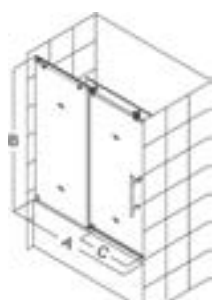

Features

- Premium 3/8" (10mm) thick ANSI certified clear tempered glass
- Fully Frameless design for an open and spacious feeling
- Large wheel assembly creates effortless sliding action
- Stainless Steel Hardware available in Brushed or Polished finish
- DreamLine exclusive ClearMax™ protective anti-lime scale glass coating
- ATTENTION! This model has NO adjustment for out-of-plumb (uneven walls)
- Top guide bar can be trimmed up to 4" for width adjustment
- Reversible for a right or left door opening installation
- Anti-splash threshold to prevent water spills (requires minimum threshold depth of 2 3/8")
- Optional SlimLine shower base available (sold separately)
- **IMPORTANT! All measurements should be taken only AFTER walls are finished (tile, back walls, etc.)**
- **Professional installation required**

Enigma-Z

Configuration 1

SKU	A	B	C Walk-In	D Return Panel	Brushed Stainless Steel Hardware -07	Polished Stainless Steel Hardware -08
SHDR-6248760	44" - 48"	76"	16" - 20"	--	\$1,357.00	\$1,426.00
SHDR-6260760	56" - 60"	76"	22" - 26"	--	\$1,504.00	\$1,573.00

Configuration 2

SKU	A	B	C Walk-In	D Return Panel	Brushed Stainless Steel Hardware -07	Polished Stainless Steel Hardware -08
SHEN-6234480	44 3/8" - 48 3/8"	76"	16" - 20"	34 1/2"	\$1,821.00	\$1,900.00
SHEN-6234600	56 3/8" - 60 3/8"	76"	22" - 26"	34 1/2"	\$1,968.00	\$2,047.00

Configuration 1 (Tub)

SKU	A	B	C	D Return Panel	Brushed Stainless Steel Hardware (-07)	Polished Stainless Steel Hardware (-08)
SHDR-6260620	56"-59"	62"	22"-25"	--	\$1,389.00	\$1,458.00

Enigma-Z Tub Door

-07
Brushed Stainless Steel Hardware