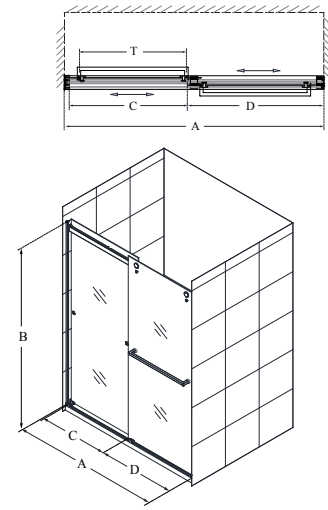

Essence™

Sliding/Bypass Door

Chrome Brushed Nickel

- Quality 5/16" (8mm) ANSI certified clear tempered glass
- DreamLine exclusive ClearMax™ protective water repellent and stain resistant glass coating
- Double sliding bypass configuration allows entry to the shower from left or right side
- Specially designed rollers create a smooth, quiet gliding operation
- Anodized aluminum water guards accommodate up to 1/4" for out-of-plumb (uneven walls)
- Top and bottom guiderails can be trimmed up to 4" for width adjustment
- **IMPORTANT! All measurements should be taken only AFTER walls are finished (tile, back walls, etc.)**
- Professional installation is recommended

Configuration 1

SKU	A MODEL WIDTH	B MODEL HEIGHT	C ACCESS WIDTH	D DOOR WIDTH	-01 CHROME	-04 BRUSHED NICKEL
SHDR-6348760	44" - 48"	76"	17 3/4" - 21 3/4"	25 5/16"	-	-
SHDR-6360760	56" - 60"	76"	24" - 28"	31 5/16"	-	-

Configuration 2

SKU	A MODEL WIDTH	B MODEL HEIGHT	C ACCESS WIDTH	D DOOR WIDTH	-01 CHROME	-04 BRUSHED NICKEL
SHDR-6360600	56" - 60"	60"	24" - 28"	31 5/16"	-	-