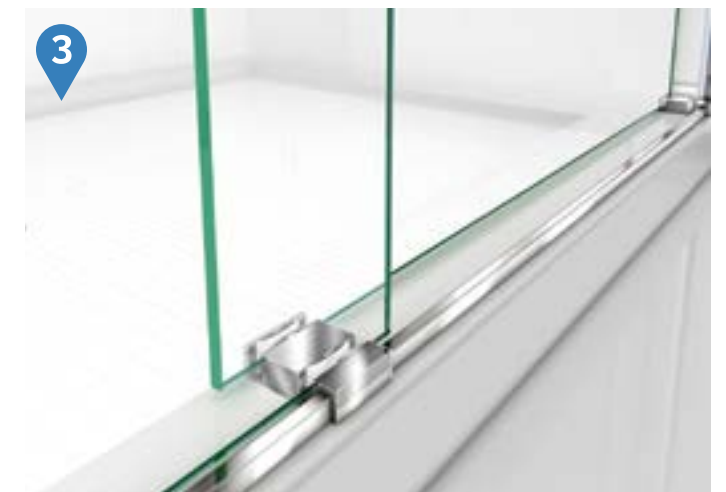

Essence™

Sliding/Bypass Door

Chrome Brushed Nickel

- Quality 5/16" (8mm) ANSI certified clear tempered glass
- DreamLine exclusive ClearMax™ protective water repellent and stain resistant glass coating
- Double sliding bypass configuration allows entry to the shower from left or right side
- Specially designed rollers create a smooth, quiet gliding operation
- Anodized aluminum water guards accommodate up to 1/4" for out-of-plumb (uneven walls)
- Top and bottom guiderails can be trimmed up to 4" for width adjustment
- **IMPORTANT! All measurements should be taken only AFTER walls are finished (tile, back walls, etc.)**
- Professional installation is recommended

Configuration 1

SKU	A MODEL WIDTH	B MODEL HEIGHT	C ACCESS WIDTH	D DOOR WIDTH	-01 CHROME	-04 BRUSHED NICKEL
SHDR-6348760	44" - 48"	76"	17 3/4" - 21 3/4"	25 5/16"	-	-
SHDR-6360760	56" - 60"	76"	24" - 28"	31 5/16"	-	-