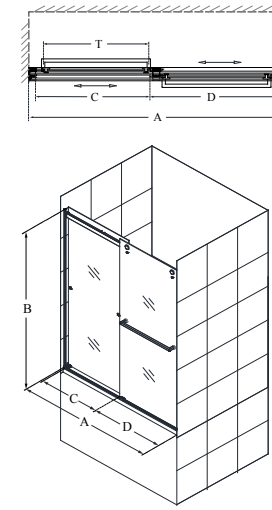

Essence™

Sliding/Bypass Door

Chrome Brushed Nickel

- Quality 5/16" (8mm) ANSI certified clear tempered glass
- DreamLine exclusive ClearMax™ protective water repellent and stain resistant glass coating
- Double sliding bypass configuration allows entry to the shower from left or right side
- Specially designed rollers create a smooth, quiet gliding operation
- Anodized aluminum water guards accommodate up to 1/4" for out-of-plumb (uneven walls)
- Top and bottom guiderails can be trimmed up to 4" for width adjustment
- **IMPORTANT! All measurements should be taken only AFTER walls are finished (tile, back walls, etc.)**
- Professional installation is recommended

Configuration 1

SKU	A MODEL WIDTH	B MODEL HEIGHT	C ACCESS WIDTH	D DOOR WIDTH	-01 CHROME	-04 BRUSHED NICKEL
SHDR-6348760	44" - 48"	76"	17 3/4" - 21 3/4"	25 5/16"	-	-
SHDR-6360760	56" - 60"	76"	24" - 28"	31 5/16"	-	-

Configuration 2

SKU	A MODEL WIDTH	B MODEL HEIGHT	C ACCESS WIDTH	D DOOR WIDTH	-01 CHROME	-04 BRUSHED NICKEL
SHDR-6360600	56" - 60"	60"	24" - 28"	31 5/16"	-	-