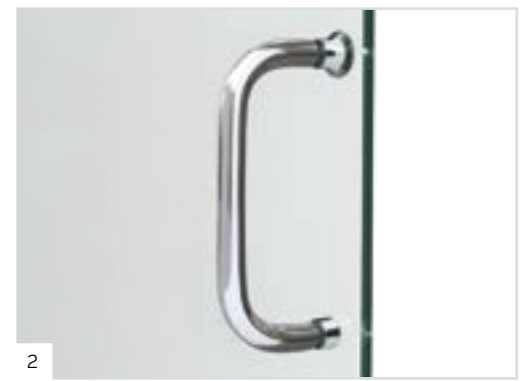

# Infinity-Z

1. Infinity-Z Shower Door in Chrome Finish
2. Infinity-Z Handle in Chrome Finish
3. Infinity-Z Shower Door with Frosted Glass

1

2

3

## Description

The DreamLine Infinity-Z sliding shower or tub door offers classic style with a modern touch. The Infinity-Z will transform your bathroom with a beautiful balance of functionality, elegance and sophistication. A variety of finishes and glass options will match any bathroom décor. Choose the DreamLine Infinity-Z model for the ultimate solution to your shower project.

## Features

- Configuration consists of a Sliding Door and a Stationary Panel
- Available as a Shower or Tub Door option
- Reversible for a right or left door opening to fit your specific layout
- Convenient towel bar on the Stationary Panel
- Anodized aluminum wall profiles and guide rails
- Wall profiles allow up to 1" adjustment per side for out-of-plumb (uneven walls)
- Guide rails can be trimmed up to 4" for width adjustment
- Quality ¼" (6mm) thick ANSI certified tempered glass
- Hardware in Chrome or Brushed Nickel Finish
- Available with Clear or Frosted Glass
- Optional SlimLine™ matching shower bases available (sold separately)
- **IMPORTANT! All measurements should be taken only AFTER walls are finished (tile, back walls, etc.)**
- **Professional installation recommended**