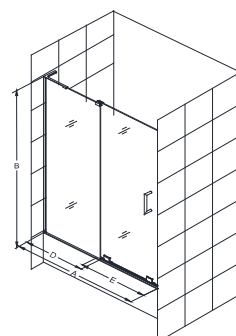

Configuration 2
(Tub)

SKU	A	B	D	E	Chrome Hardware -01	Brushed Nickel Hardware -04
SHDR-1960580L	60"	58"	29 7/16"	32 5/16"	$761.00	$772.00
SHDR-1960580R	60"	58"	29 7/16"	32 5/16"	$761.00	$772.00

*L - stationary panel on left
*R - stationary panel on right