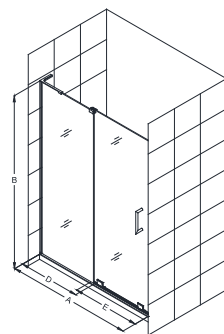

Mirage-X

Configuration 1

SKU	A	B	D	E	Chrome Hardware -01	Brushed Nickel Hardware -04
SHDR-1948723L	44" - 48"	72"	23 7/16"	26 5/16"	$888.00	$899.00
SHDR-1948723R	44" - 48"	72"	23 7/16"	26 5/16"	$888.00	$899.00
SHDR-1960723L	56" - 60"	72"	29 7/16"	32 5/16"	$959.00	$971.00
SHDR-1960723R	56" - 60"	72"	29 7/16"	32 5/16"	$959.00	$971.00

*L - stationary panel on left
*R - stationary panel on right