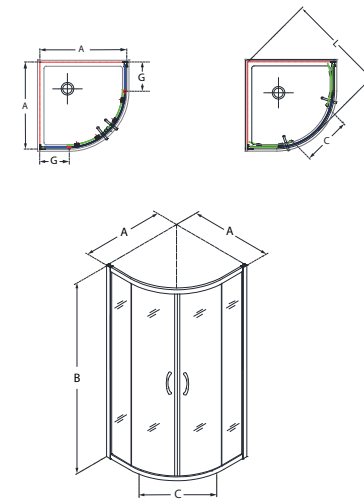

Prime™ Swing Door

Chrome Clear Glass Frosted Glass

- Quality ¼" (6mm) thick ANSI certified tempered glass
- Center opening dual sliding door design allows substantial entry area
- Perfect for smaller spaces where a swing door will not work
- Full length magnetic strip for watertight closure
- Anodized aluminum wall profiles allow up to 1" adjustment per side
- **IMPORTANT! All measurements should be taken only AFTER walls are finished (tile, back walls, etc.)**
- Professional installation is recommended
- Available as part of a kit only.

Prime with Base Kit

KIT SKU	OVERALL DIMENSIONS	ENCLOSURE SKU (Included)	GLASS TYPE	BASE SKU (Included)	BASE COLOR	-01 CHROME			
DL-6701	33"x 33"x 74 3/4"	SHEN-7031310	Clear	DLT-7033330	White	-			
DL-6701-22			Frosted			-			
DL-6701-89			Clear		Black	-			
			Frosted			-			
DL-6702			36"x 36"x 74 3/4"		SHEN-7034340	Clear	DLT-7036360	White	-
DL-6702-22						Frosted			-
DL-6702-89	Clear	Black		-					
	Frosted			-					
DL-6703	38"x 38"x 74 3/4"	SHEN-7036360		Clear		DLT-7038380		White	-
DL-6703-22				Frosted					-
DL-6703-89			Clear	Black	-				
			Frosted		-				

Prime with Base and Q-Wall Kit

KIT SKU	OVERALL DIMENSIONS	ENCLOSURE SKU (Included)	GLASS TYPE	BASE SKU (Included)	BASE COLOR	BACKWALL SKU (Included)	BACKWALL COLOR	-01 CHROME
DL-6152	33" x 33" x 76 3/4"	SHEN-7031310	Clear	DLT-7033330	White	SHBW-1440742-01	White	-
			Frosted					-
DL-6153	36" x 36" x 76 3/4"	SHEN-7034340	Clear	DLT-7036360	White	SHBW-1440742-01	White	-
			Frosted					-
DL-6154	38" x 38" x 76 3/4"	SHEN-7036360	Clear	DLT-7038380	White	SHBW-1440742-01	White	-
			Frosted					-