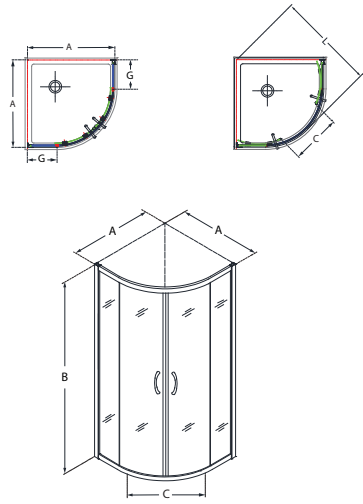

Prime™ Swing Door

Chrome Clear Glass Frosted Glass

- Quality ¼" (6mm) thick ANSI certified tempered glass
- Center opening dual sliding door design allows substantial entry area
- Perfect for smaller spaces where a swing door will not work
- Full length magnetic strip for watertight closure
- Anodized aluminum wall profiles allow up to 1" adjustment per side
- **IMPORTANT! All measurements should be taken only AFTER walls are finished (tile, back walls, etc.)**
- Professional installation is recommended
- Available as part of a kit only.

Prime with Base Kit

KIT SKU	OVERALL DIMENSIONS	ENCLOSURE SKU (Included)	GLASS TYPE	BASE SKU (Included)	BASE COLOR	-01 CHROME			
DL-6701	33"x 33"x 74 3/4"	SHEN-7031310	Clear	DLT-7033330	White	-			
DL-6701-22			Frosted			-			
DL-6701-89			Clear		Black	-			
			Frosted			-			
DL-6702			36"x 36"x 74 3/4"		SHEN-7034340	Clear	DLT-7036360	White	-
DL-6702-22						Frosted			-
DL-6702-89	Clear	Black		-					
	Frosted			-					
DL-6703	38"x 38"x 74 3/4"	SHEN-7036360		Clear		DLT-7038380		White	-
DL-6703-22				Frosted					-
DL-6703-89			Clear	Black	-				
			Frosted		-				

Prime with Base and Q-Wall Kit

KIT SKU	OVERALL DIMENSIONS	ENCLOSURE SKU (Included)	GLASS TYPE	BASE SKU (Included)	BASE COLOR	BACKWALL SKU (Included)	BACKWALL COLOR	-01 CHROME
DL-6152	33" x 33" x 76 3/4"	SHEN-7031310	Clear	DLT-7033330	White	SHBW-1440742-01	White	-
			Frosted					-
DL-6153	36" x 36" x 76 3/4"	SHEN-7034340	Clear	DLT-7036360	White	SHBW-1440742-01	White	-
			Frosted					-
DL-6154	38" x 38" x 76 3/4"	SHEN-7036360	Clear	DLT-7038380	White	SHBW-1440742-01	White	-
			Frosted					-