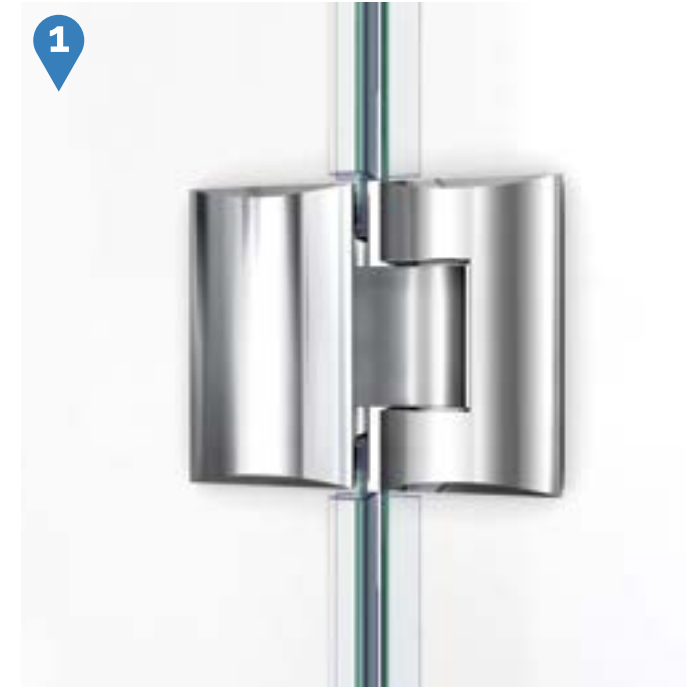

Unidoor-X™

Swing Door

Chrome Brushed Nickel Oil Rubbed Bronze Satin Black

- 3/8" (10 mm) thick ANSI certified, clear tempered glass
- DreamLine exclusive ClearMax™ protective water repellent and stain resistant glass coating
- Solid brass glass-to-glass self-closing hinges
- L-bar support bracket provides an unobstructed look on models with 24" hinged panel
- 1/4" out-of-plumb adjustment available on hinged panel side
- 1/2" width or out-of-plumb adjustment available on inline panel side
- **IMPORTANT! All measurements should be taken only AFTER walls are finished with tile, back walls, etc.**
- Professional installation highly recommended