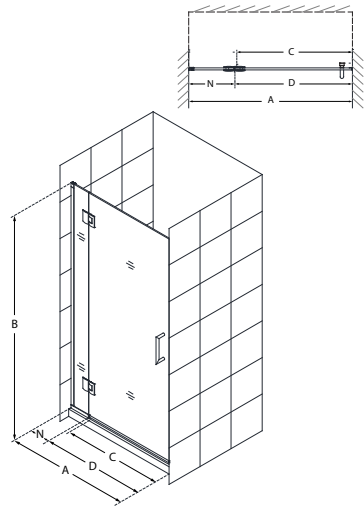

Unidoor-X™

Swing Door

Chrome Brushed Nickel Oil Rubbed Bronze Satin Black

- 3/8" (10 mm) thick ANSI certified, clear tempered glass
- DreamLine exclusive ClearMax™ protective water repellent and stain resistant glass coating
- Solid brass glass-to-glass self-closing hinges
- L-bar support bracket provides an unobstructed look on models with 24" hinged panel
- 1/4" out-of-plumb adjustment available on hinged panel side
- 1/2" width or out-of-plumb adjustment available on inline panel side
- **IMPORTANT! All measurements should be taken only AFTER walls are finished with tile, back walls, etc.**
- Professional installation highly recommended

Configuration M (with 6" panel)

SKU	A MODEL WIDTH	B MODEL HEIGHT	C ACCESS WIDTH	D DOOR WIDTH	N HINGE PANEL WIDTH	-01 CHROME	-04 BRUSHED NICKEL	-06 OIL RUBBED BRONZE	-09 SATIN BLACK
D12372	29"	72"	22"	23"	6"	-	-	-	-
D12472	30"	72"	23"	24"	6"	-	-	-	-
D12572	31"	72"	24"	25"	6"	-	-	-	-
D12672	32"	72"	25"	26"	6"	-	-	-	-
D12772	33"	72"	26"	27"	6"	-	-	-	-
D12872	34"	72"	27"	28"	6"	-	-	-	-
D12972	35"	72"	28"	29"	6"	-	-	-	-
D13072	36"	72"	29"	30"	6"	-	-	-	-

Configuration M (with 24" panel)

SKU	A MODEL WIDTH	B MODEL HEIGHT	C ACCESS WIDTH	D DOOR WIDTH	N HINGE PANEL WIDTH	-01 CHROME	-04 BRUSHED NICKEL	-06 OIL RUBBED BRONZE	-09 SATIN BLACK
D32372	47"	72"	22"	23"	24"	-	-	-	-
D32472	48"	72"	23"	24"	24"	-	-	-	-
D32572	49"	72"	24"	25"	24"	-	-	-	-
D32672	50"	72"	25"	26"	24"	-	-	-	-
D32772	51"	72"	26"	27"	24"	-	-	-	-
D32872	52"	72"	27"	28"	24"	-	-	-	-
D32972	53"	72"	28"	29"	24"	-	-	-	-
D33072	54"	72"	29"	30"	24"	-	-	-	-