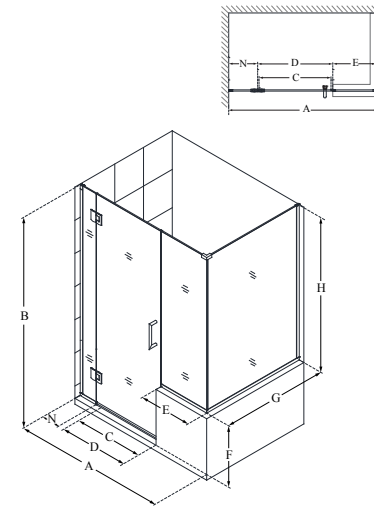

Configuration M4 (with 6" panel)

SKU	A MODEL WIDTH	B MODEL HEIGHT	C ACCESS WIDTH	D DOOR WIDTH	E INLINE BUTTRESS PANEL WIDTH	F BUTTRESS WALL HEIGHT	G RETURN PANEL WIDTH	H BUTTRESS GLASS HEIGHT	N HINGE PANEL WIDTH	-01 CHROME	-04 BRUSHED NICKEL	-06 OIL RUBBED BRONZE	-09 SATIN BLACK
E123183430	47"	72"	23"	23"	18"	38"	30 3/8"	34"	6"	-	-	-	-
E123183436	47"	72"	23"	23"	18"	38"	36 3/8"	34"	6"	-	-	-	-
E123183636	47"	72"	23"	23"	18"	36"	36 3/8"	36"	6"	-	-	-	-
E123183440	47"	72"	23"	23"	18"	38"	40 3/8"	34"	6"	-	-	-	-
E123183640	47"	72"	23"	23"	18"	36"	40 3/8"	36"	6"	-	-	-	-
E124183430	48"	72"	24"	24"	18"	38"	30 3/8"	34"	6"	-	-	-	-
E124183436	48"	72"	24"	24"	18"	38"	36 3/8"	34"	6"	-	-	-	-
E124183636	48"	72"	24"	24"	18"	36"	36 3/8"	36"	6"	-	-	-	-
E124183440	48"	72"	24"	24"	18"	38"	40 3/8"	34"	6"	-	-	-	-
E124183640	48"	72"	24"	24"	18"	36"	40 3/8"	36"	6"	-	-	-	-
E127243430	57"	72"	27"	27"	24"	38"	30 3/8"	34"	6"	-	-	-	-
E127243436	57"	72"	27"	27"	24"	38"	36 3/8"	34"	6"	-	-	-	-
E127243636	57"	72"	27"	27"	24"	36"	36 3/8"	36"	6"	-	-	-	-
E127243440	57"	72"	27"	27"	24"	38"	40 3/8"	34"	6"	-	-	-	-
E127243640	57"	72"	27"	27"	24"	36"	40 3/8"	36"	6"	-	-	-	-
E128243430	58"	72"	28"	28"	24"	38"	30 3/8"	34"	6"	-	-	-	-
E128243436	58"	72"	28"	28"	24"	38"	36 3/8"	34"	6"	-	-	-	-
E128243636	58"	72"	28"	28"	24"	36"	36 3/8"	36"	6"	-	-	-	-
E128243440	58"	72"	28"	28"	24"	38"	40 3/8"	34"	6"	-	-	-	-
E128243640	58"	72"	28"	28"	24"	36"	40 3/8"	36"	6"	-	-	-	-
E123303430	59"	72"	23"	23"	30"	38"	30 3/8"	34"	6"	-	-	-	-
E129243430	59"	72"	29"	29"	24"	38"	30 3/8"	34"	6"	-	-	-	-
E123303436	59"	72"	23"	23"	30"	38"	36 3/8"	34"	6"	-	-	-	-
E129243436	59"	72"	29"	29"	24"	38"	36 3/8"	34"	6"	-	-	-	-
E123303636	59"	72"	23"	23"	30"	36"	36 3/8"	36"	6"	-	-	-	-
E129243636	59"	72"	29"	29"	24"	36"	36 3/8"	36"	6"	-	-	-	-