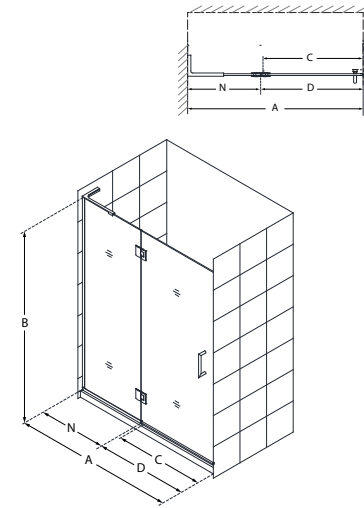

Unidoor-X™

Swing Door

Chrome Brushed Nickel Oil Rubbed Bronze Satin Black

- 3/8" (10 mm) thick ANSI certified, clear tempered glass
- DreamLine exclusive ClearMax™ protective water repellent and stain resistant glass coating
- Solid brass glass-to-glass self-closing hinges
- L-bar support bracket provides an unobstructed look on models with 24" hinged panel
- 1/4" out-of-plumb adjustment available on hinged panel side
- 1/2" width or out-of-plumb adjustment available on inline panel side
- **IMPORTANT! All measurements should be taken only AFTER walls are finished with tile, back walls, etc.**
- Professional installation highly recommended

Configuration M (with 6" panel)

SKU	A MODEL WIDTH	B MODEL HEIGHT	C ACCESS WIDTH	D DOOR WIDTH	N HINGE PANEL WIDTH	-01 CHROME	-04 BRUSHED NICKEL	-06 OIL RUBBED BRONZE	-09 SATIN BLACK
D12372	29"	72"	22"	23"	6"	-	-	-	-
D12472	30"	72"	23"	24"	6"	-	-	-	-
D12572	31"	72"	24"	25"	6"	-	-	-	-
D12672	32"	72"	25"	26"	6"	-	-	-	-
D12772	33"	72"	26"	27"	6"	-	-	-	-
D12872	34"	72"	27"	28"	6"	-	-	-	-
D12972	35"	72"	28"	29"	6"	-	-	-	-
D13072	36"	72"	29"	30"	6"	-	-	-	-

Configuration M (with 24" panel)

SKU	A MODEL WIDTH	B MODEL HEIGHT	C ACCESS WIDTH	D DOOR WIDTH	N HINGE PANEL WIDTH	-01 CHROME	-04 BRUSHED NICKEL	-06 OIL RUBBED BRONZE	-09 SATIN BLACK
D32372	47"	72"	22"	23"	24"	-	-	-	-
D32472	48"	72"	23"	24"	24"	-	-	-	-
D32572	49"	72"	24"	25"	24"	-	-	-	-
D32672	50"	72"	25"	26"	24"	-	-	-	-
D32772	51"	72"	26"	27"	24"	-	-	-	-
D32872	52"	72"	27"	28"	24"	-	-	-	-
D32972	53"	72"	28"	29"	24"	-	-	-	-
D33072	54"	72"	29"	30"	24"	-	-	-	-