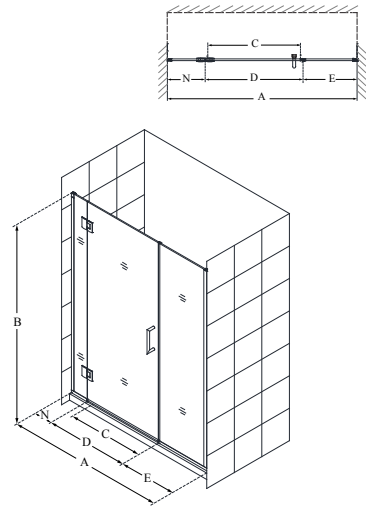

Configuration M1 (with 6" panel)

SKU	A MODEL WIDTH	B MODEL HEIGHT	C ACCESS WIDTH	D DOOR WIDTH	E INLINE PANEL WIDTH	N HINGE PANEL WIDTH	-01 CHROME	-04 BRUSHED NICKEL	-06 OIL RUBBED BRONZE	-09 SATIN BLACK
D1253072	61" - 61 1/2"	72"	24"	25"	30"	6"	-	-	-	-
D12530572	61 1/2" - 62"	72"	24"	25"	30 1/2"	6"	-	-	-	-
D1263072	62" - 62 1/2"	72"	25"	26"	30"	6"	-	-	-	-
D12630572	62 1/2" - 63"	72"	25"	26"	30 1/2"	6"	-	-	-	-
D1273072	63" - 63 1/2"	72"	26"	27"	30"	6"	-	-	-	-
D12730572	63 1/2" - 64"	72"	26"	27"	30 1/2"	6"	-	-	-	-
D1283072	64" - 64 1/2"	72"	27"	28"	30"	6"	-	-	-	-
D12830572	64 1/2" - 65"	72"	27"	28"	30 1/2"	6"	-	-	-	-
D1293072	65" - 65 1/2"	72"	28"	29"	30"	6"	-	-	-	-
D12930572	65 1/2" - 66"	72"	28"	29"	30 1/2"	6"	-	-	-	-
D1303072	66" - 66 1/2"	72"	29"	30"	30"	6"	-	-	-	-
D13030572	66 1/2" - 67"	72"	29"	30"	30 1/2"	6"	-	-	-	-