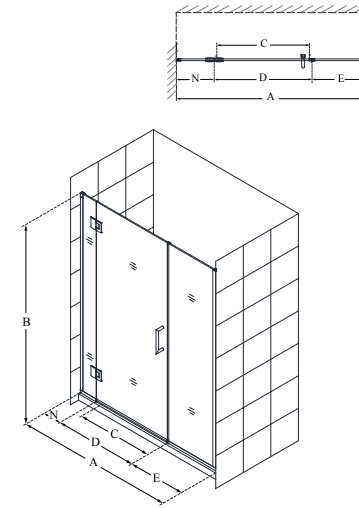

Configuration M1 (with 6" panel)

SKU	A MODEL WIDTH	B MODEL HEIGHT	C ACCESS WIDTH	D DOOR WIDTH	E INLINE PANEL WIDTH	N HINGE PANEL WIDTH	-01 CHROME	-04 BRUSHED NICKEL	-06 OIL RUBBED BRONZE	-09 SATIN BLACK
D1281472	48" - 48 1/2"	72"	27"	28"	14"	6"	-	-	-	-
D12814572	48 1/2" - 49"	72"	27"	28"	14 1/2"	6"	-	-	-	-
D1291472	49" - 49 1/2"	72"	28"	29"	14"	6"	-	-	-	-
D12914572	49 1/2" - 50"	72"	28"	29"	14 1/2"	6"	-	-	-	-
D1301472	50" - 50 1/2"	72"	29"	30"	14"	6"	-	-	-	-
D13014572	50 1/2" - 51"	72"	29"	30"	14 1/2"	6"	-	-	-	-
D1232272	51" - 51 1/2"	72"	22"	23"	22"	6"	-	-	-	-
D12322572	51 1/2" - 52"	72"	22"	23"	22 1/2"	6"	-	-	-	-
D1242272	52" - 52 1/2"	72"	23"	24"	22"	6"	-	-	-	-
D12422572	52 1/2" - 53"	72"	23"	24"	22 1/2"	6"	-	-	-	-
D1252272	53" - 53 1/2"	72"	24"	25"	22"	6"	-	-	-	-
D12522572	53 1/2" - 54"	72"	24"	25"	22 1/2"	6"	-	-	-	-
D1262272	54" - 54 1/2"	72"	25"	26"	22"	6"	-	-	-	-
D12622572	54 1/2" - 55"	72"	25"	26"	22 1/2"	6"	-	-	-	-
D1272272	55" - 55 1/2"	72"	26"	27"	22"	6"	-	-	-	-
D12722572	55 1/2" - 56"	72"	26"	27"	22 1/2"	6"	-	-	-	-
D1282272	56" - 56 1/2"	72"	27"	27"	22"	6"	-	-	-	-
D12822572	56 1/2" - 57"	72"	27"	28"	22 1/2"	6"	-	-	-	-
D1292272	57" - 57 1/2"	72"	28"	29"	22"	6"	-	-	-	-
D12922572	57 1/2" - 58"	72"	28"	29"	22 1/2"	6"	-	-	-	-
D1302272	58" - 58 1/2"	72"	29"	30"	22"	6"	-	-	-	-
D13022572	58 1/2" - 59"	72"	29"	30"	22 1/2"	6"	-	-	-	-
D1233072	59" - 59 1/2"	72"	22"	23"	30"	6"	-	-	-	-
D12330572	59 1/2" - 60"	72"	22"	23"	30 1/2"	6"	-	-	-	-
D1243072	60" - 60 1/2"	72"	23"	24"	30"	6"	-	-	-	-
D12430572	60 1/2" - 61"	72"	23"	24"	30 1/2"	6"	-	-	-	-