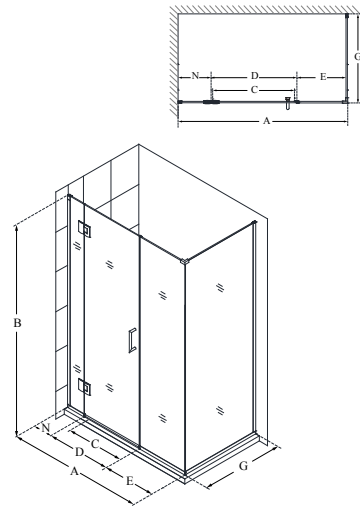

Configuration M3 (with 6" panel)

SKU	A MODEL WIDTH	B MODEL HEIGHT	C ACCESS WIDTH	D DOOR WIDTH	E INLINE PANEL WIDTH	G RETURN PANEL WIDTH	N HINGE PANEL WIDTH	-01 CHROME	-04 BRUSHED NICKEL	-06 OIL RUBBED BRONZE	-09 SATIN BLACK
E13022530	58 1/2"	72"	29"	30"	22 1/2"	30 3/8"	6"	-	-	-	-
E13022534	58 1/2"	72"	29"	30"	22 1/2"	34 3/8"	6"	-	-	-	-
E1233030	59"	72"	22"	23"	30"	30 3/8"	6"	-	-	-	-
E1233034	59"	72"	22"	23"	30"	34 3/8"	6"	-	-	-	-
E12330530	59 1/2"	72"	22"	23"	30 1/2"	30 3/8"	6"	-	-	-	-
E12330534	59 1/2"	72"	22"	23"	30 1/2"	34 3/8"	6"	-	-	-	-
E1243030	60"	72"	23"	24"	30"	30 3/8"	6"	-	-	-	-
E1243034	60"	72"	23"	24"	30"	34 3/8"	6"	-	-	-	-