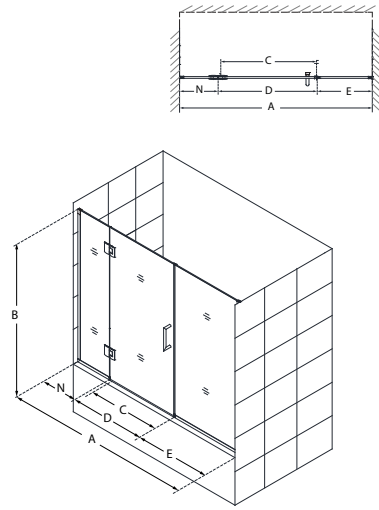

Configuration Tub Door