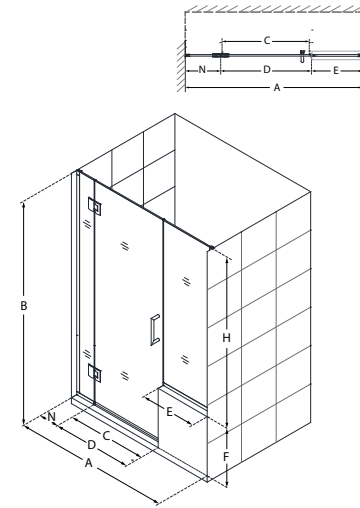

Configuration M2 (with 6" panel)

SKU	A MODEL WIDTH	B MODEL HEIGHT	C ACCESS WIDTH	D DOOR WIDTH	E INLINE BUTTRESS PANEL WIDTH	F BUTTRESS WALL HEIGHT	H BUTTRESS GLASS HEIGHT	N HINGE PANEL WIDTH	-01 CHROME	-04 BRUSHED NICKEL	-06 OIL RUBBED BRONZE	-09 SATIN BLACK
D1283034	64" - 64 1/2"	72"	27"	28"	30"	38"	34"	6"	-	-	-	-
D1283036	64" - 64 1/2"	72"	27"	28"	30"	36"	36"	6"	-	-	-	-
D1233634	65" - 65 1/2"	72"	22"	23"	36"	38"	34"	6"	-	-	-	-
D1293034	65" - 65 1/2"	72"	28"	29"	30"	38"	34"	6"	-	-	-	-
D1233636	65" - 65 1/2"	72"	22"	23"	36"	36"	36"	6"	-	-	-	-
D1293036	65" - 65 1/2"	72"	28"	29"	30"	36"	36"	6"	-	-	-	-
D1243634	66" - 66 1/2"	72"	23"	24"	36"	38"	34"	6"	-	-	-	-
D1303034	66" - 66 1/2"	72"	29"	30"	30"	38"	34"	6"	-	-	-	-
D1243636	66" - 66 1/2"	72"	23"	24"	36"	36"	36"	6"	-	-	-	-
D1303036	66" - 66 1/2"	72"	29"	30"	30"	36"	36"	6"	-	-	-	-
D1253634	67" - 67 1/2"	72"	24"	25"	36"	38"	34"	6"	-	-	-	-
D1253636	67" - 67 1/2"	72"	24"	25"	36"	36"	36"	6"	-	-	-	-
D1263634	68" - 68 1/2"	72"	25"	26"	36"	38"	34"	6"	-	-	-	-
D1263636	68" - 68 1/2"	72"	25"	26"	36"	36"	36"	6"	-	-	-	-
D1273634	69" - 69 1/2"	72"	26"	27"	36"	38"	34"	6"	-	-	-	-
D1273636	69" - 69 1/2"	72"	26"	27"	36"	36"	36"	6"	-	-	-	-
D1283634	70" - 70 1/2"	72"	27"	28"	36"	38"	34"	6"	-	-	-	-
D1283636	70" - 70 1/2"	72"	27"	28"	36"	36"	36"	6"	-	-	-	-
D1293634	71" - 71 1/2"	72"	28"	29"	36"	38"	34"	6"	-	-	-	-
D1293636	71" - 71 1/2"	72"	28"	29"	36"	36"	36"	6"	-	-	-	-
D1303634	72" - 72 1/2"	72"	29"	30"	36"	38"	34"	6"	-	-	-	-
D1303636	72" - 72 1/2"	72"	29"	30"	36"	36"	36"	6"	-	-	-	-