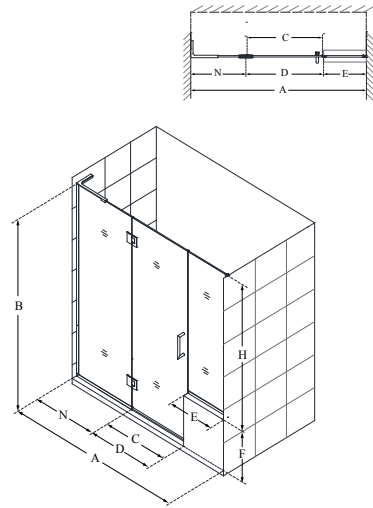

Configuration M2 (with 24" panel)

SKU	A MODEL WIDTH	B MODEL HEIGHT	C ACCESS WIDTH	D DOOR WIDTH	E INLINE BUTTRESS PANEL WIDTH	F BUTTRESS WALL HEIGHT	H BUTTRESS GLASS HEIGHT	N HINGE PANEL WIDTH	-01 CHROME	-04 BRUSHED NICKEL	-06 OIL RUBBED BRONZE	-09 SATIN BLACK
D3232434	71" - 71 1/2"	72"	22"	23"	24"	38"	34"	24"	-	-	-	-
D3232436	71" - 71 1/2"	72"	22"	23"	24"	36"	36"	24"	-	-	-	-
D3242434	72" - 72 1/2"	72"	23"	24"	24"	38"	34"	24"	-	-	-	-
D3242436	72" - 72 1/2"	72"	23"	24"	24"	36"	36"	24"	-	-	-	-