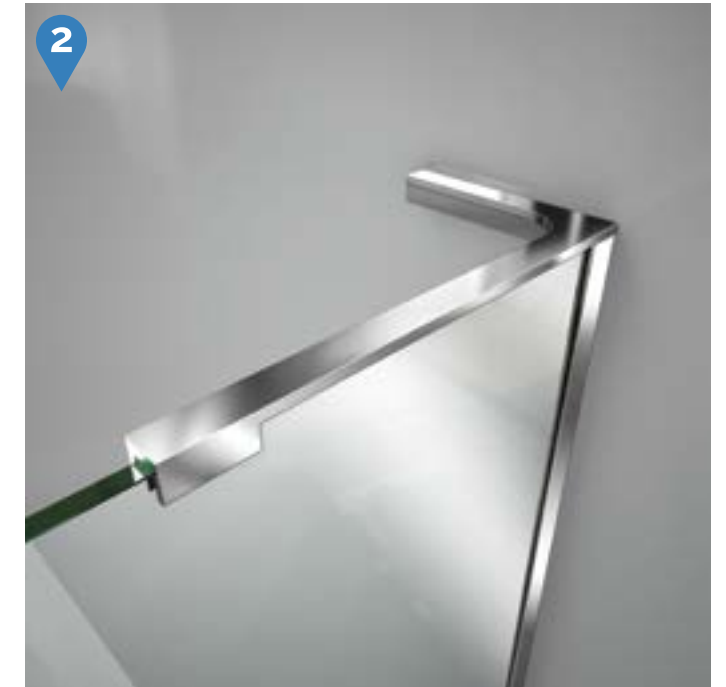

Unidoor-X™

Swing Door

Chrome Brushed Nickel Oil Rubbed Bronze Satin Black

- 3/8" (10 mm) thick ANSI certified, clear tempered glass
- DreamLine exclusive ClearMax™ protective water repellent and stain resistant glass coating
- Solid brass glass-to-glass self-closing hinges
- L-bar support bracket provides an unobstructed look on models with 24" hinged panel
- 1/4" out-of-plumb adjustment available on hinged panel side
- 1/2" width or out-of-plumb adjustment available on inline panel side
- **IMPORTANT! All measurements should be taken only AFTER walls are finished with tile, back walls, etc.**
- Professional installation highly recommended