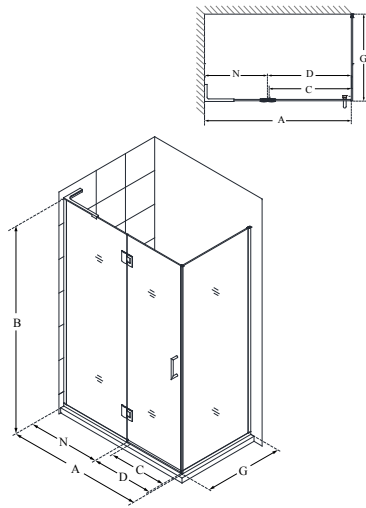

Configuration L1 (with 24" panel)

SKU	A MODEL WIDTH	B MODEL HEIGHT	C ACCESS WIDTH	D DOOR WIDTH	G RETURN PANEL WIDTH	N HINGE PANEL WIDTH	-01 CHROME	-04 BRUSHED NICKEL	-06 OIL RUBBED BRONZE	-09 SATIN BLACK
E32330	47 3/8"	72"	22"	23"	30"	24"	-	-	-	-
E32334	47 3/8"	72"	22"	23"	34"	24"	-	-	-	-
E32430	48 3/8"	72"	23"	24"	30"	24"	-	-	-	-
E32434	48 3/8"	72"	23"	24"	34"	24"	-	-	-	-