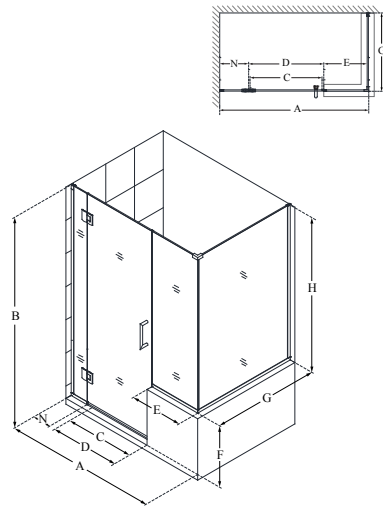

Configuration M4 (with 6" panel)

SKU	A MODEL WIDTH	B MODEL HEIGHT	C ACCESS WIDTH	D DOOR WIDTH	E INLINE BUTTRESS PANEL WIDTH	F BUTTRESS WALL HEIGHT	G RETURN PANEL WIDTH	H BUTTRESS GLASS HEIGHT	N HINGE PANEL WIDTH	-01 CHROME	-04 BRUSHED NICKEL	-06 OIL RUBBED BRONZE	-09 SATIN BLACK
E123303440	59"	72"	23"	23"	30"	38"	40 3/8"	34"	6"	-	-	-	-
E129243440	59"	72"	29"	29"	24"	38"	40 3/8"	34"	6"	-	-	-	-
E123303640	59"	72"	23"	23"	30"	36"	40 3/8"	36"	6"	-	-	-	-
E129243640	59"	72"	29"	29"	24"	36"	40 3/8"	36"	6"	-	-	-	-
E124303430	60"	72"	24"	24"	30"	38"	30 3/8"	34"	6"	-	-	-	-
E130243430	60"	72"	30"	30"	24"	38"	30 3/8"	34"	6"	-	-	-	-
E124303436	60"	72"	24"	24"	30"	38"	36 3/8"	34"	6"	-	-	-	-
E130243436	60"	72"	30"	30"	24"	38"	36 3/8"	34"	6"	-	-	-	-
E124303636	60"	72"	24"	24"	30"	36"	36 3/8"	36"	6"	-	-	-	-
E130243636	60"	72"	30"	30"	24"	36"	36 3/8"	36"	6"	-	-	-	-
E124303440	60"	72"	24"	24"	30"	38"	40 3/8"	34"	6"	-	-	-	-
E130243440	60"	72"	30"	30"	24"	38"	40 3/8"	34"	6"	-	-	-	-
E124303640	60"	72"	24"	24"	30"	36"	40 3/8"	36"	6"	-	-	-	-
E130243640	60"	72"	30"	30"	24"	36"	40 3/8"	36"	6"	-	-	-	-