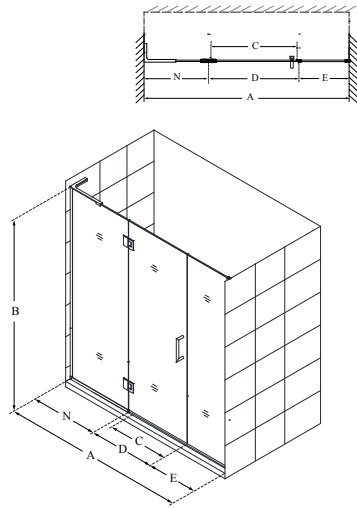

Configuration M1 (with 24" panel)

SKU	A MODEL WIDTH	B MODEL HEIGHT	C ACCESS WIDTH	D DOOR WIDTH	E INLINE PANEL WIDTH	N HINGE PANEL WIDTH	-01 CHROME	-04 BRUSHED NICKEL	-06 OIL RUBBED BRONZE	-09 SATIN BLACK
D3281472	66" - 66 1/2"	72"	27"	28"	14"	24"	-	-	-	-
D32814572	66 1/2" - 67"	72"	27"	28"	14 1/2"	24"	-	-	-	-
D3291472	66 1/2" - 67"	72"	28"	29"	14"	24"	-	-	-	-
D32914572	67 1/2" - 68"	72"	28"	29"	14 1/2"	24"	-	-	-	-
D3301472	68" - 68 1/2"	72"	29"	30"	14"	24"	-	-	-	-
D33014572	68 1/2" - 69"	72"	29"	30"	14 1/2"	24"	-	-	-	-
D3262272	72" - 72 1/2"	72"	25"	26"	22"	24"	-	-	-	-
D32622572	72 1/2" - 73"	72"	25"	26"	22 1/2"	24"	-	-	-	-