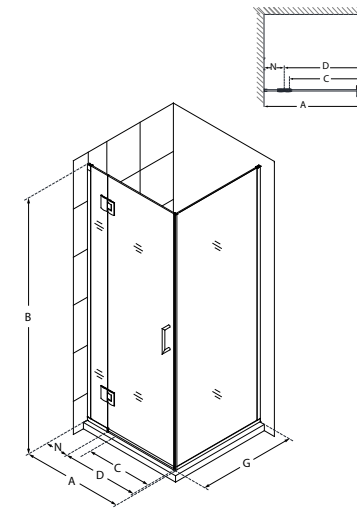

Configuration L1 (with 6" panel)

SKU	A MODEL WIDTH	B MODEL HEIGHT	C ACCESS WIDTH	D DOOR WIDTH	G RETURN PANEL WIDTH	N HINGE PANEL WIDTH	-01 CHROME	-04 BRUSHED NICKEL	-06 OIL RUBBED BRONZE	-09 SATIN BLACK
E12330	29 3/8"	72"	22"	23"	30"	6"	-	-	-	-
E12334	29 3/8"	72"	22"	23"	34"	6"	-	-	-	-
E12430	30 3/8"	72"	23"	24"	30"	6"	-	-	-	-
E12434	30 3/8"	72"	23"	24"	34"	6"	-	-	-	-
E12730	33 3/8"	72"	26"	27"	30"	6"	-	-	-	-
E12734	33 3/8"	72"	26"	27"	34"	6"	-	-	-	-
E12830	34 3/8"	72"	27"	28"	30"	6"	-	-	-	-
E12834	34 3/8"	72"	27"	28"	34"	6"	-	-	-	-
E12934	35 3/8"	72"	28"	29"	34"	6"	-	-	-	-
E13030	36 3/8"	72"	29"	30"	30"	6"	-	-	-	-
E13034	36 3/8"	72"	29"	30"	34"	6"	-	-	-	-
E12930	35 3/8"	72"	28"	29"	30"	6"	-	-	-	-