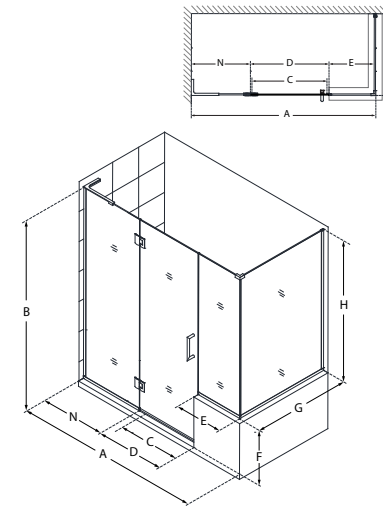

Configuration M4 (with 24" panel)

SKU	A MODEL WIDTH	B MODEL HEIGHT	C ACCESS WIDTH	D DOOR WIDTH	E INLINE BUTTRESS PANEL WIDTH	F BUTTRESS WALL HEIGHT	G RETURN PANEL WIDTH	H BUTTRESS GLASS HEIGHT	N HINGE PANEL WIDTH	-01 CHROME	-04 BRUSHED NICKEL	-06 OIL RUBBED BRONZE	-09 SATIN BLACK
E323123430	59"	72"	22"	23"	12"	38"	30 3/8"	34"	24"	-	-	-	-
E323123436	59"	72"	22"	23"	12"	38"	36 3/8"	34"	24"	-	-	-	-
E323123440	59"	72"	22"	23"	12"	38"	40 3/8"	34"	24"	-	-	-	-
E324123430	60"	72"	23"	24"	12"	38"	30 3/8"	34"	24"	-	-	-	-
E324123436	60"	72"	23"	24"	12"	38"	36 3/8"	34"	24"	-	-	-	-
E324123440	60"	72"	23"	24"	12"	38"	40 3/8"	34"	24"	-	-	-	-