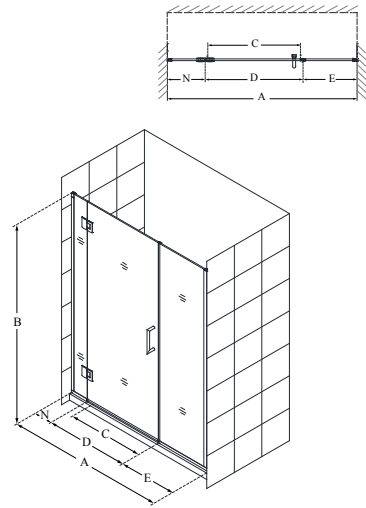

Unidoor-X™

Swing Door

Chrome Brushed Nickel Oil Rubbed Bronze Satin Black

- 3/8" (10 mm) thick ANSI certified, clear tempered glass
- DreamLine exclusive ClearMax™ protective water repellent and stain resistant glass coating
- Solid brass glass-to-glass self-closing hinges
- L-bar support bracket provides an unobstructed look on models with 24" hinged panel
- 1/4" out-of-plumb adjustment available on hinged panel side
- 1/2" width or out-of-plumb adjustment available on inline panel side
- **IMPORTANT! All measurements should be taken only AFTER walls are finished with tile, back walls, etc.**
- Professional installation highly recommended

Configuration M (with 6" panel)

SKU	A MODEL WIDTH	B MODEL HEIGHT	C ACCESS WIDTH	D DOOR WIDTH	N HINGE PANEL WIDTH	-01 CHROME	-04 BRUSHED NICKEL	-06 OIL RUBBED BRONZE	-09 SATIN BLACK
D12372	29"	72"	22"	23"	6"	-	-	-	-
D12472	30"	72"	23"	24"	6"	-	-	-	-
D12572	31"	72"	24"	25"	6"	-	-	-	-
D12672	32"	72"	25"	26"	6"	-	-	-	-
D12772	33"	72"	26"	27"	6"	-	-	-	-
D12872	34"	72"	27"	28"	6"	-	-	-	-
D12972	35"	72"	28"	29"	6"	-	-	-	-
D13072	36"	72"	29"	30"	6"	-	-	-	-

Configuration M (with 24" panel)

SKU	A MODEL WIDTH	B MODEL HEIGHT	C ACCESS WIDTH	D DOOR WIDTH	N HINGE PANEL WIDTH	-01 CHROME	-04 BRUSHED NICKEL	-06 OIL RUBBED BRONZE	-09 SATIN BLACK
D32372	47"	72"	22"	23"	24"	-	-	-	-
D32472	48"	72"	23"	24"	24"	-	-	-	-
D32572	49"	72"	24"	25"	24"	-	-	-	-
D32672	50"	72"	25"	26"	24"	-	-	-	-
D32772	51"	72"	26"	27"	24"	-	-	-	-
D32872	52"	72"	27"	28"	24"	-	-	-	-
D32972	53"	72"	28"	29"	24"	-	-	-	-
D33072	54"	72"	29"	30"	24"	-	-	-	-