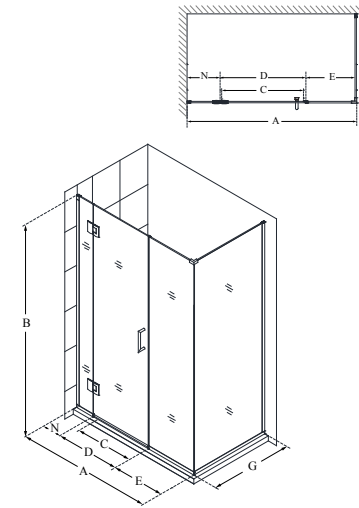

Configuration M3 (with 6" panel)

SKU	A MODEL WIDTH	B MODEL HEIGHT	C ACCESS WIDTH	D DOOR WIDTH	E INLINE PANEL WIDTH	G RETURN PANEL WIDTH	N HINGE PANEL WIDTH	-01 CHROME	-04 BRUSHED NICKEL	-06 OIL RUBBED BRONZE	-09 SATIN BLACK
E1230630	35"	72"	22"	23"	6"	30 3/8"	6"	-	-	-	-
E1230634	35"	72"	22"	23"	6"	34 3/8"	6"	-	-	-	-
E12306530	35 1/2"	72"	22"	23"	6 1/2"	30 3/8"	6"	-	-	-	-
E12306534	35 1/2"	72"	22"	23"	6 1/2"	34 3/8"	6"	-	-	-	-
E1240630	36"	72"	23"	24"	6"	30 3/8"	6"	-	-	-	-
E1240634	36"	72"	23"	24"	6"	34 3/8"	6"	-	-	-	-
E1251430	45"	72"	24"	25"	14"	30 3/8"	6"	-	-	-	-
E1251434	45"	72"	24"	25"	14"	34 3/8"	6"	-	-	-	-
E12514530	45 1/2"	72"	24"	25"	14 1/2"	30 3/8"	6"	-	-	-	-
E12514534	45 1/2"	72"	24"	25"	14 1/2"	34 3/8"	6"	-	-	-	-
E1261430	46"	72"	25"	26"	14"	30 3/8"	6"	-	-	-	-
E1261434	46"	72"	25"	26"	14"	34 3/8"	6"	-	-	-	-
E12614530	46 1/2"	72"	25"	26"	14 1/2"	30 3/8"	6"	-	-	-	-
E12614534	46 1/2"	72"	25"	26"	14 1/2"	34 3/8"	6"	-	-	-	-
E1271430	47"	72"	26"	27"	14"	30 3/8"	6"	-	-	-	-
E1271434	47"	72"	26"	27"	14"	34 3/8"	6"	-	-	-	-
E12714530	47 1/2"	72"	26"	27"	14 1/2"	30 3/8"	6"	-	-	-	-
E12714534	47 1/2"	72"	26"	27"	14 1/2"	34 3/8"	6"	-	-	-	-
E1281430	48"	72"	27"	28"	14"	30 3/8"	6"	-	-	-	-
E1281434	48"	72"	27"	28"	14"	34 3/8"	6"	-	-	-	-
E1292230	57"	72"	28"	29"	22"	30 3/8"	6"	-	-	-	-
E1292234	57"	72"	28"	29"	22"	34 3/8"	6"	-	-	-	-
E12922530	57 1/2"	72"	28"	29"	22 1/2"	30 3/8"	6"	-	-	-	-
E12922534	57 1/2"	72"	28"	29"	22 1/2"	34 3/8"	6"	-	-	-	-
E1302230	58"	72"	29"	30"	22"	30 3/8"	6"	-	-	-	-
E1302234	58"	72"	29"	30"	22"	34 3/8"	6"	-	-	-	-