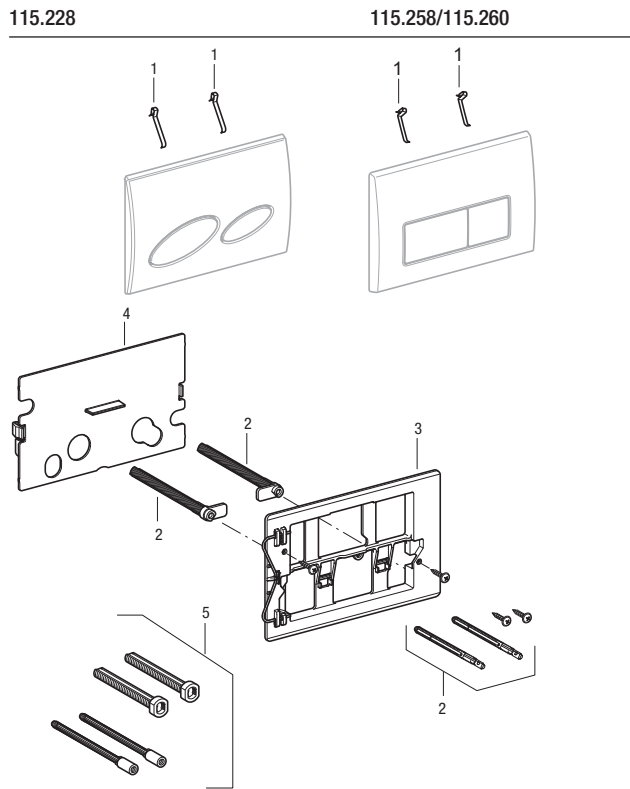

# Flush Plate Actuator Replacement Parts

## Replacement Parts for Kappa Actuators

Item No.	115.228	115.258	115.260	Model No.	Description	List Price
1				241.295.00.1	Spring for actuator plate, 10 pcs	\$9.00
2				240.639.00.1	Actuator Lever Rod set for UP200	6.00
3				240.646.00.1	Mounting frame for UP 200/Artline	11.00
4				240.206.00.1	Splash guard protection cover for UP200	6.00
5				240.938.00.1	Extension set for actuator plates compatible with UP320, UP300 and UP200 flush tanks	19.00

## Dimensions Information

<b>Dual-Flush Toilet</b>	Sigma50	
	Sigma20	9.69" x 6.46" (24.6 cm x 16.4 cm)
	Bolero	
	Samba	
	Kappa50	8.31" x 5.59" (21.1 cm x 14.2 cm)
Kappa20		
<b>Single-Flush Toilet</b>	Mambo	
	Tango	9.69" x 6.46" (24.6 cm x 16.4 cm)
	Sigma10	
	Rumba	