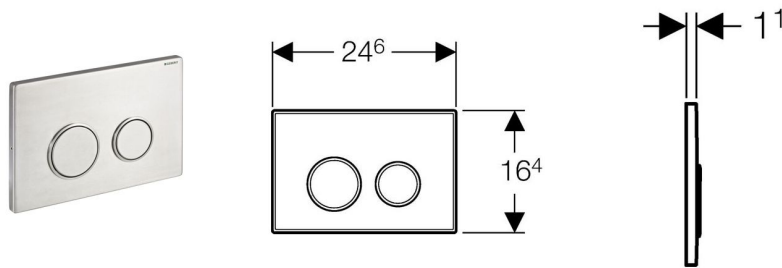

## Geberit actuator plate Sigma20 for dual flush, can be locked with screws

NEW

### Application purpose

- ✓ For dual flush
- ✓ For front actuation
- ✓ For use with Sigma concealed cistern 12 cm (UP320)
- ✓ For use with Sigma concealed cistern 8 cm (UP720)
- ✓ For installation in vandal-resistant systems

### Characteristics

- Can be locked with screws

### Article

Article no.	Colour Frame / Ring / Button
115.781.SN.1	stainless steel brushed/polished/brushed