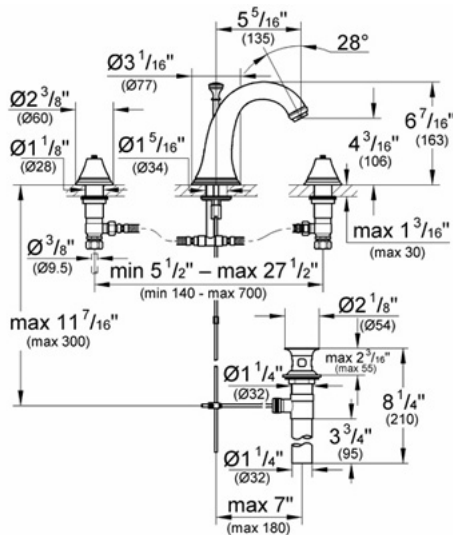

## 20 801 Low Spout Lavatory Wideset

### Description

Cast brass spout  
 GROHE SilkMove® ceramic cartridges  
 Pop-up drain  
 Sold less handles

Shown with:  
 18 733 cross handles  
 18 734 lever handles

### Flow Rate

2.2 gpm at 60 psi,  
 2.5 gpm at 80 psi (9.5 lpm)