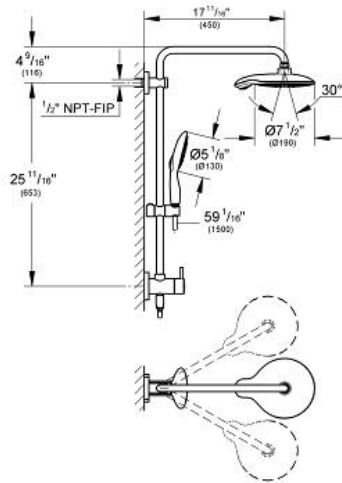

RETRO-FIT 190 Shower System*

MODEL # 26126

Pure Freude an Wasser

GROHE

GROHE America, Inc | 200 North Gary Avenue, Suite G, Roselle, IL 60172
Phone: +1 (800) 444-7643 | Fax: +1 (800) 225-2778 | us-customerservice@grohe.com

Product Description: Shower System*

Standard Specification:

Consisting of:

- 17 3/4" horizontal swivel shower arm
- Built-in diverter allows change between:
  - Head shower 4+ sprays (27 767)
    GROHE Rain O², Rain, Bokoma Spray®, Jet
  - With ball joint
  - Rotation angle ± 15°
  - Hand shower 4+ sprays (27 673)
    GROHE Rain O², Rain, Bokoma Spray®, Jet
  - Adjustable in height with gliding element
  - Metal shower hose 59" (28 417)
  - Angle adapter
  - Max Flow Rate 2.5 gpm (9.5 L/min)
  - **GROHE EcoJoy®** technology for less water and perfect flow
  - **GROHE DreamSpray®** perfect spray pattern
  - **GROHE StarLight®** finish
  - **SpeedClean®** anti-lime system
  - Rotation cone for Twist-free function
  - **Inner WaterGuide** for a longer life
  - **Suitable for instantaneous heaters from 18 kW/h**

Applicable Codes & Standards:

- Energy Policy Act of 1992
- ASME A112.18.1/CSA B125.1

Color:

- ☐ 26126 000 chrome
- ☐ 26126 EN0 brushed nickel