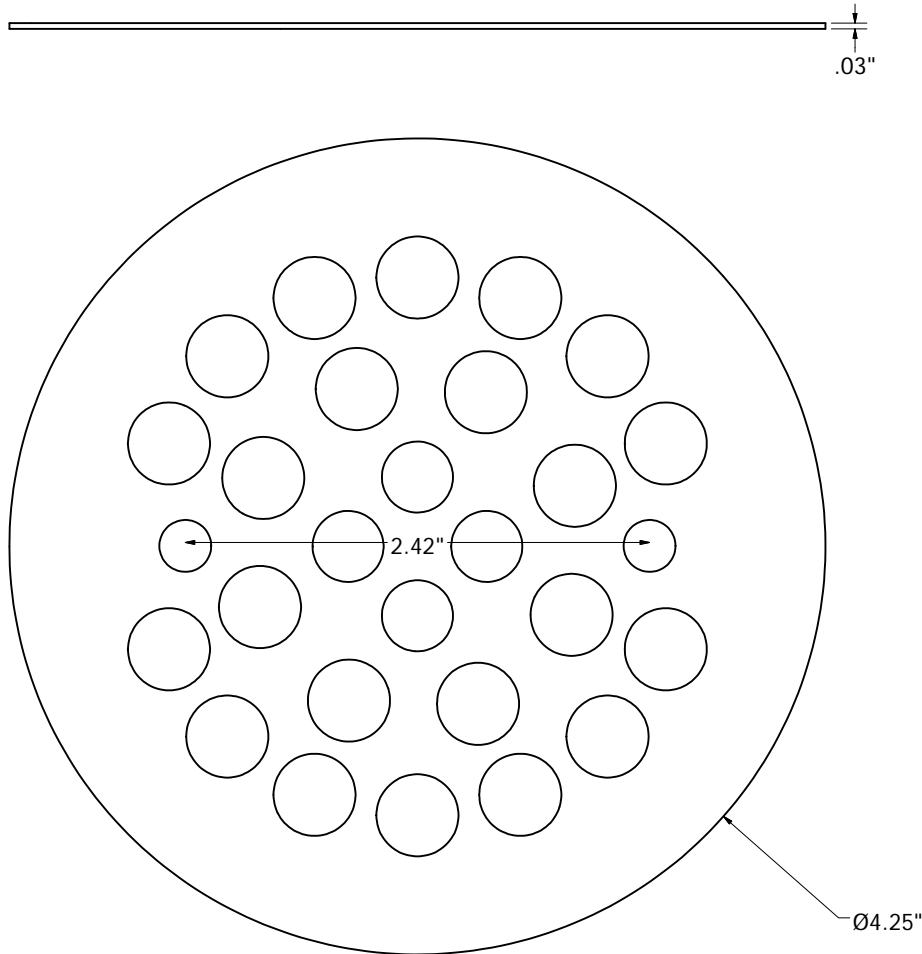

# 4-1/4" STRAINER W/ SCREWS FOR FIBETGLASS SHOWER STALLS

- FITS D41001 AND D41600
- TAPPING SCREWS INCLUDED
- BLISTER CARD PACKING

PHONE NUMBER  
1-800-355-6637  
FAX NUMBER  
1-800-462-6991  
SCALE  
2 : 1  
DATE  
9-02-11  
SHEET  
1 OF 1  
DRAWN BY  
ASHLEY KRALOVEC

PART NO.	D41101	D4110BN	D4110NP	D4110RB	D4110WB
FINISH	STAINLESS STEEL	BRUSHED NICKEL	PEARL NICKEL	OIL RUBBED BRONZE	OLD WORLD BRONZE