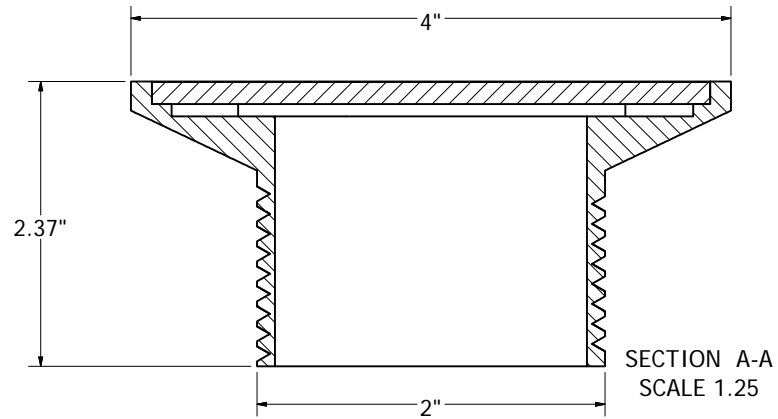

2" BRASS SPUD W/ 4" SPAURE STRAINER

PHONE NUMBER
1-800-355-6637
FAX NUMBER
1-800-462-6991
SCALE 1.25 : 1 DATE 8-19-11
SHEET 1 OF 1
DRAWN BY
ASHLEY KRALOVEC

PART NO.	D60942	D6094BN	D6094NP	D6094PB	D6094RB	D6094WB
FINISH	CHROME PLATED	BRUSHED NICKEL	PEARL NICKEL	POLISHED BRASS	OIL RUBBED BRONZE	OLD WORLD BRONZE