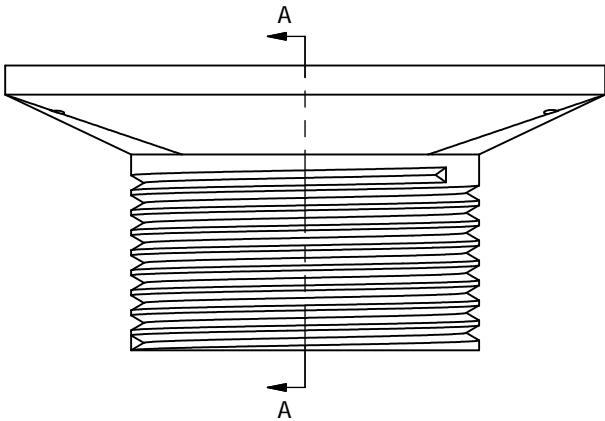

2" BRASS SPUD W/ 4" SPAURE STRAINER

PHONE NUMBER
1-800-355-6637
FAX NUMBER
1-800-462-6991
SCALE 1.25 : 1 DATE 8-19-11
SHEET 1 OF 1
DRAWN BY
ASHLEY KRALOVEC

PART NO.	D60942	D6094BN	D6094NP	D6094PB	D6094RB	D6094WB
FINISH	CHROME PLATED	BRUSHED NICKEL	PEARL NICKEL	POLISHED BRASS	OIL RUBBED BRONZE	OLD WORLD BRONZE