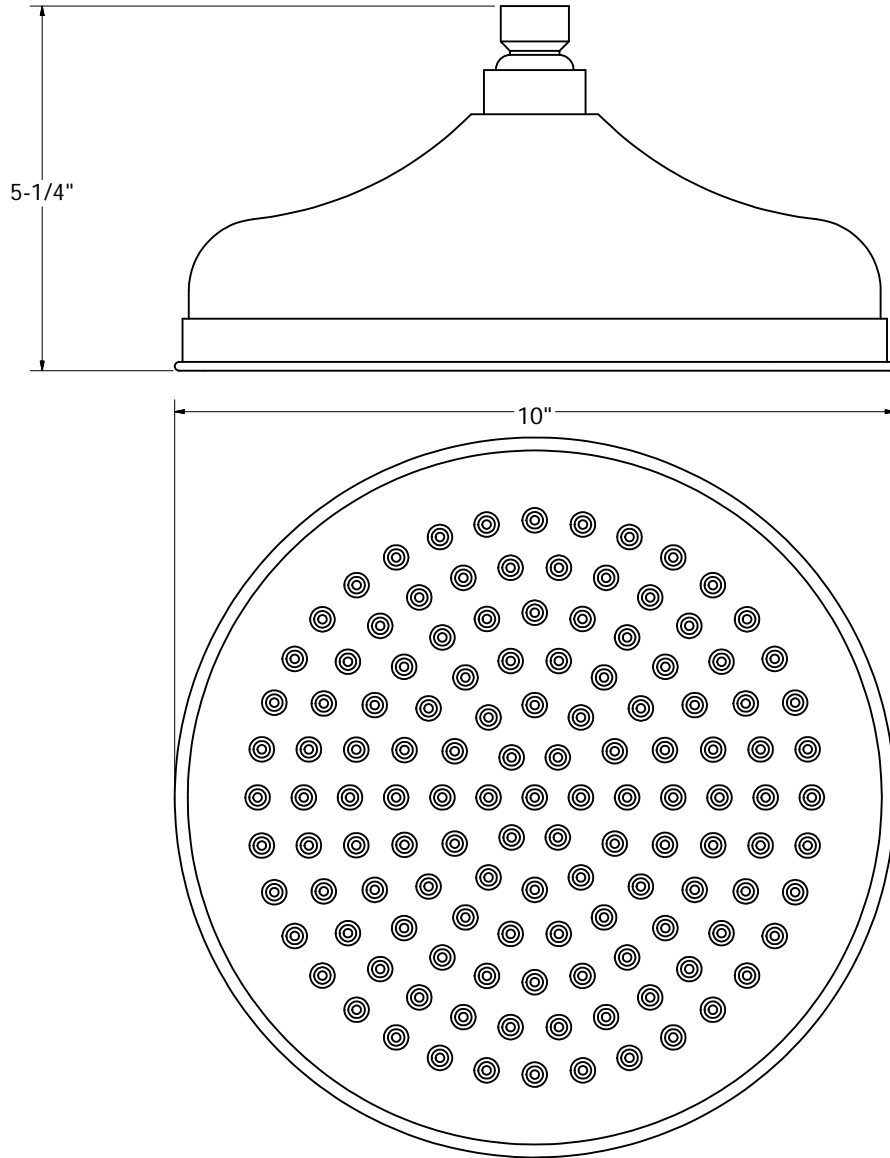

# SHOWER HEAD WITH RUBBER TIPS

PHONE NUMBER  
1-800-355-6637  
FAX NUMBER  
1-800-462-6991  
SCALE .75 : 1 DATE 01-04-13  
SHEET 1 OF 1  
DRAWN BY  
ASHLEY KRALOVEC

PART NO.	S01096	S0196BN	S0196RB	S0196WB
FINISH	CHROME PLATED	BRUSHED NICKEL	OIL RUBBED BRONZE	OLD WORLD BRONZE
SIZE	10"	10"	10"	10"