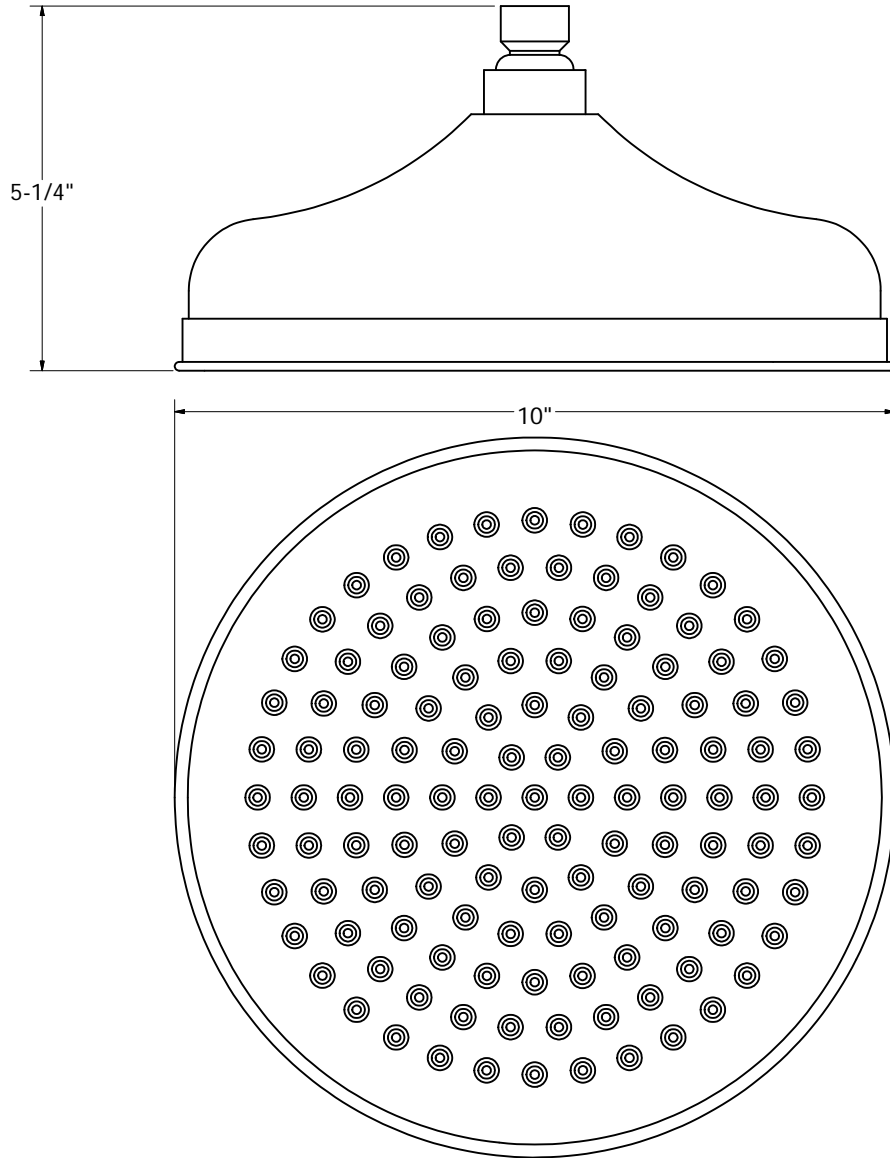

# SHOWER HEAD WITH RUBBER TIPS

PHONE NUMBER <b>1-800-355-6637</b> FAX NUMBER <b>1-800-462-6991</b> SCALE .75 : 1    DATE 01-04-13 SHEET <b>1 OF 1</b> DRAWN BY <b>ASHLEY KRALOVEC</b>	PART NO.	S01096	S0196BN	S0196RB	S0196WB
	FINISH	CHROME PLATED	BRUSHED NICKEL	OIL RUBBED BRONZE	OLD WORLD BRONZE
	SIZE	10"	10"	10"	10"