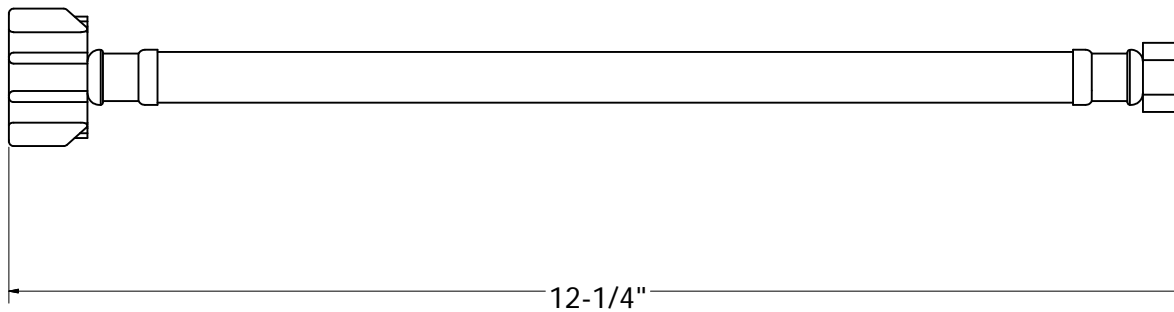

# FLEIBLE STAINLESS-STEEL PLUMBING CONNECTORS

PHONE NUMBER  
1-800-355-6637  
FAX NUMBER  
1-800-462-6991  
SCALE  
1 : 1  
DATE  
4-25-13  
SHEET  
1 OF 1  
DRAWN BY  
ASHLEY KRALOVEC

PART NO.	S04216	S04217	S04218	S04219
OD X BC	3/8" X 7/8"	3/8" X 7/8"	3/8" X 7/8"	3/8" 7/8"
LENGTH	9	12	16	20