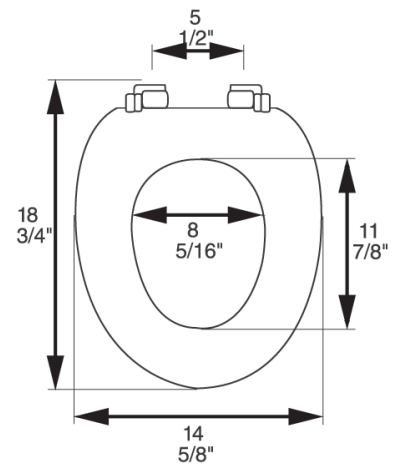

Seat Color/Finish

Specify Natural Black Walnut

Hinge Color/Finish

Specify Chrome

Product Specifications

Hinge Design: Heavy duty EZ Close™ Chrome

Ring Thickness: 1"

Ring Thickness with Bumper: 1 3/8"

Height of Seat with Cover: 2 3/4"

Size: ANSI Standard Toilet

Additional Information

Comfort™ Seats solid wood seats are crafted of specially selected hard wood. Our exclusive, durable finish prevents warping and cracking.