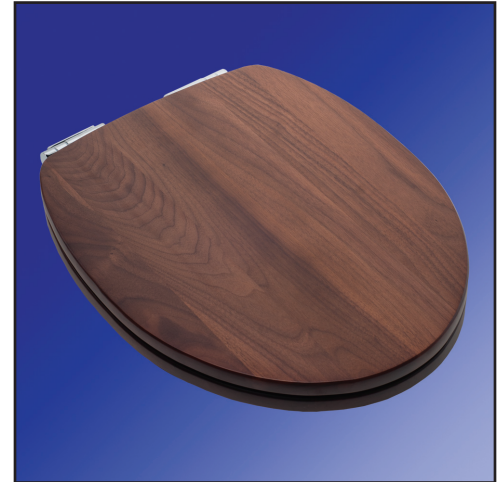

Seat shall be Comfort™ Seats

Model Number C2B1ES-19CH

Designer EZ Close™ Toilet Seat

Elongated Closed Front with Cover

Category

RESIDENTIAL

Features

- EZ Close™ Heavy duty Chrome Hinge
- Natural Black Walnut construction
- Finger joined and glued construction
- Dowel rod reinforced construction
- Fully sealed with polyurethane
- Non-corrosive Chrome hinge post and hardware
- Four color-coordinated bumpers
- Made with American-grown Black Walnut

Seat Color/Finish

Specify Natural Black Walnut

Hinge Color/Finish

Specify Chrome

Product Specifications

Hinge Design: Heavy duty EZ Close™ Chrome

Ring Thickness: 1"

Ring Thickness with Bumper: 1 3/8"

Height of Seat with Cover: 2 3/4"

Size: ANSI Standard Toilet

Additional Information

Comfort™ Seats solid wood seats are crafted of specially selected hard wood. Our exclusive, durable finish prevents warping and cracking.

Heavy duty EZ Close™
Chrome hinge

Note: No two seats are alike. Seats manufactured from natural woods may vary in color and grain arrangement due to the acceptance of stain and tree selection.