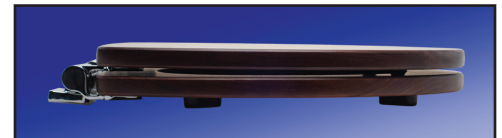

Seat shall be Comfort™ Seats

Model Number C2B1ES-19CH

Designer EZ Close™ Toilet Seat

Elongated Closed Front with Cover

Category

RESIDENTIAL

Features

- EZ Close™ Heavy duty Chrome Hinge
- Natural Black Walnut construction
- Finger joined and glued construction
- Dowel rod reinforced construction
- Fully sealed with polyurethane
- Non-corrosive Chrome hinge post and hardware
- Four color-coordinated bumpers
- Made with American-grown Black Walnut

Seat Color/Finish

Specify Natural Black Walnut

Hinge Color/Finish

Specify Chrome

Product Specifications

Hinge Design: Heavy duty EZ Close™ Chrome

Ring Thickness: 1"

Ring Thickness with Bumper: 1 3/8"

Heavy duty EZ Close™
Chrome hinge

Note: No two seats are alike. Seats manufactured from natural woods may vary in color and grain arrangement due to the acceptance of stain and tree selection.