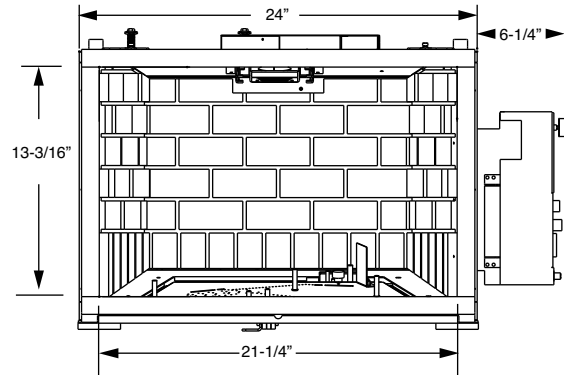

Clean face design

Natural Flame™ burner with fiber ceramic log set

Tavern Brown firebrick

Thermostat blower (160 cfm) standard

3" intake, 3" exhaust

18" flex line with On/Off shut-off valve

Valve located on outside of firebox for easy access and maintenance