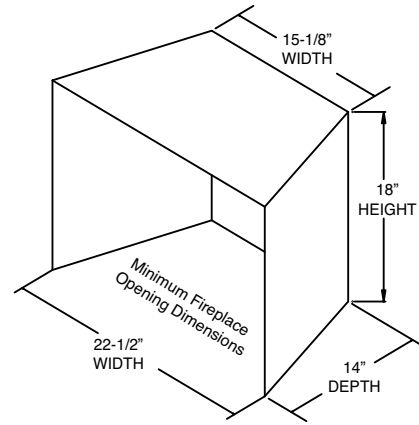

PRODUCT SPECIFICATIONS

20ILDV TOPAZ Direct Vent Insert System

GLASS VIEWING AREA

21-1/4"W x 13-3/16"H (280 Square Inches)

TECHNICAL INFORMATION

Max. Btu Input: 20,000 BTU/HR

EnerGuide Ratings Fireplace Efficiency: 67.5% NG/ 73.9% LP

Clean face design

Natural Flame™ burner with fiber ceramic log set

Tavern Brown firebrick

Thermostat blower (160 cfm) standard

3" intake, 3" exhaust

18" flex line with On/Off shut-off valve

Valve located on outside of firebox for easy access and maintenance