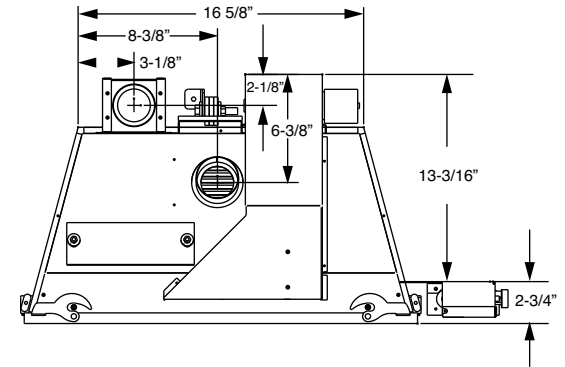

PRODUCT SPECIFICATIONS

20ILDV TOPAZ Direct Vent Insert System

GLASS VIEWING AREA

21-1/4"W x 13-3/16"H (280 Square Inches)

TECHNICAL INFORMATION

Max. Btu Input: 20,000 BTU/HR

EnerGuide Ratings Fireplace Efficiency: 67.5% NG/ 73.9% LP

Clean face design

Natural Flame™ burner with fiber ceramic log set

Tavern Brown firebrick

Thermostat blower (160 cfm) standard

3" intake, 3" exhaust

18" flex line with On/Off shut-off valve

Valve located on outside of firebox for easy access and maintenance