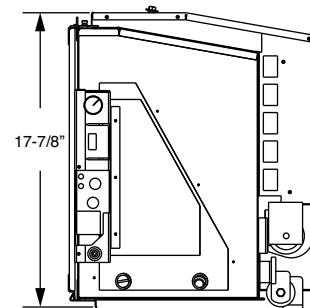

Clean face design

Natural Flame™ burner with fiber ceramic log set

Tavern Brown firebrick

Thermostat blower (160 cfm) standard

3" intake, 3" exhaust

18" flex line with On/Off shut-off valve

Valve located on outside of firebox for easy access and maintenance