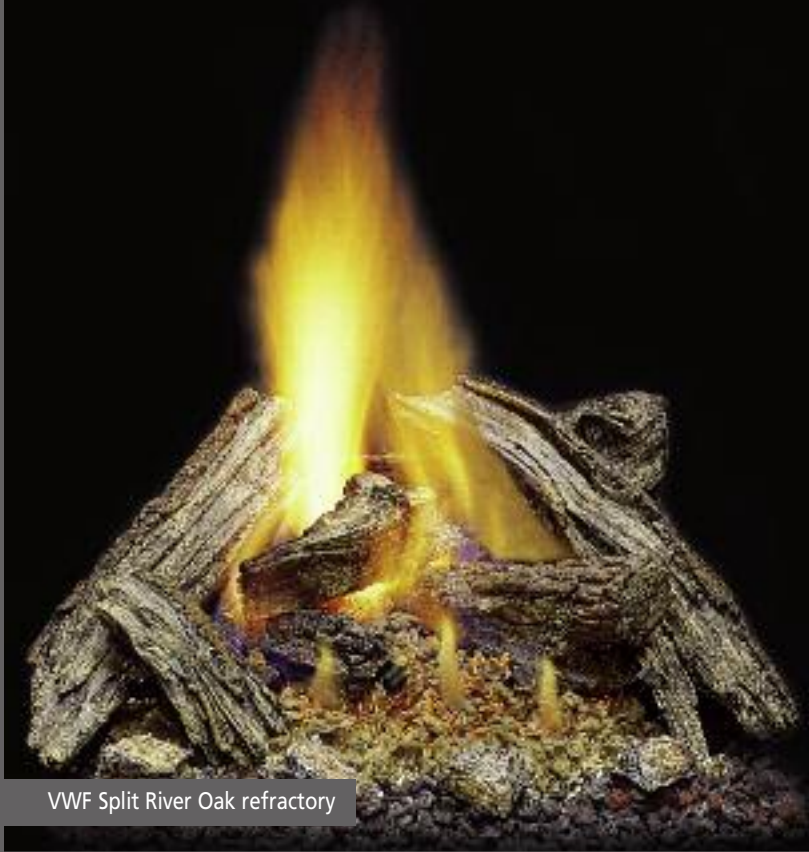

Vented Gas Logs

MAJESTIC 

Vented Gas Logs

Adding the beauty and warmth of fire to your existing masonry or wood burning fireplace is easier than ever with the vented gas logs from Majestic. Available in a range of sizes to suit your particular requirements, our vented gas logs are a great alternative to installing a whole new fireplace.

CLASSIC (VWF WILD FLAME) SERIES

VWF24 Massive Oak refractory

VWF Split Pine refractory

VWF24 Massive Oak See-Thru refractory

COLOSSAL (VWF WILD FLAME) SERIES

VWF24 Weathered Pine refractory

VWF Split River Oak refractory