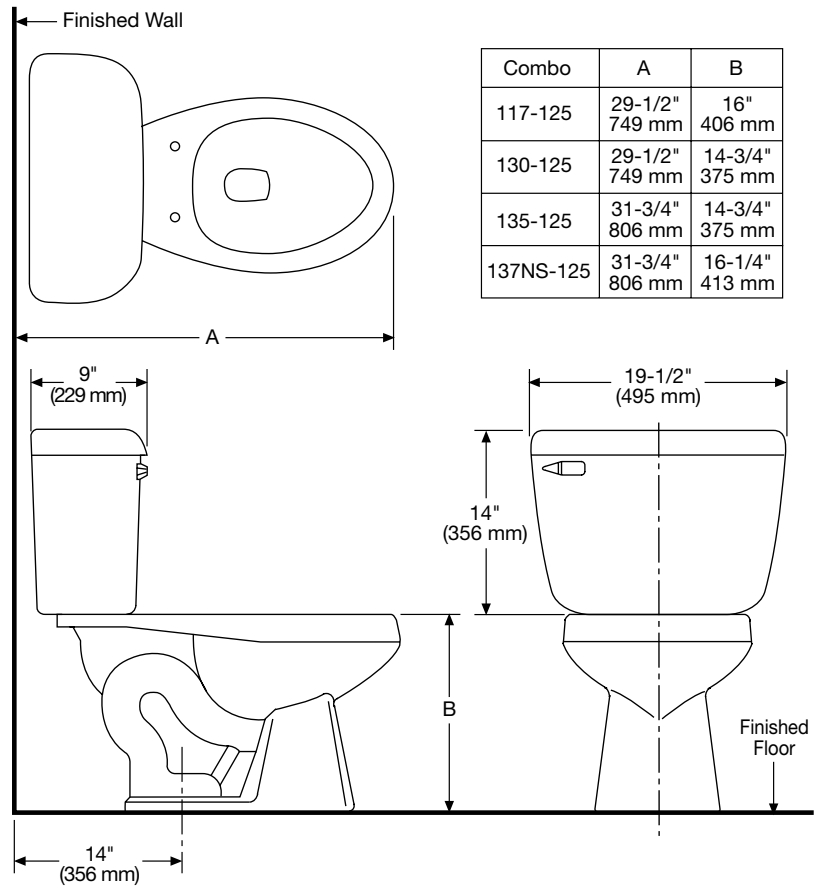

Features

- Complete with Factory-Installed Tank Trim, Trip Lever, Tank-to-Bowl Gasket, Bolts, Washers and Nuts
- 14" rough-in
- 1.6 Gpf / 6.0 Lpf
- Fits Toilet Bowl Models: 117, 130, 135 and 137
- Available in White and Standard Colors: bone and biscuit
- The Mansfield® limited lifetime warranty (china)
- Limited one year parts warranty

Model 125

Components

Model #	Description	Codes/Standards
125	Toilet tank and cover with chrome plated plastic trip lever. Specify color.	

MADE IN USA

Specifications

Model #	Description	Codes/Standards
125	Toilet Tank	

Specification	Description	Specification	Description
Material	Vitreous China	Rough-in	14"
Water Pressure Range	20 to 80 PSI	Shipping Weight	Model 125 - 36 lbs. (16.3 kg)
Flush System	2" flush tower	Warranty	Vitreous China - Limited Lifetime Tank Trim - Limited One Year
Water Usage	1.6 gpf / 6.0 lpf		

Technical Information

See our complete line of acrylic and vitreous china bathroom fixtures, plastic tank trim and plumbing products.

These dimensions are nominal and subject to change without notice.

Fixture performance and specifications meet or exceed ASME A112.19.2-2008/CSA B45.1-08 standards, and other state and local codes.