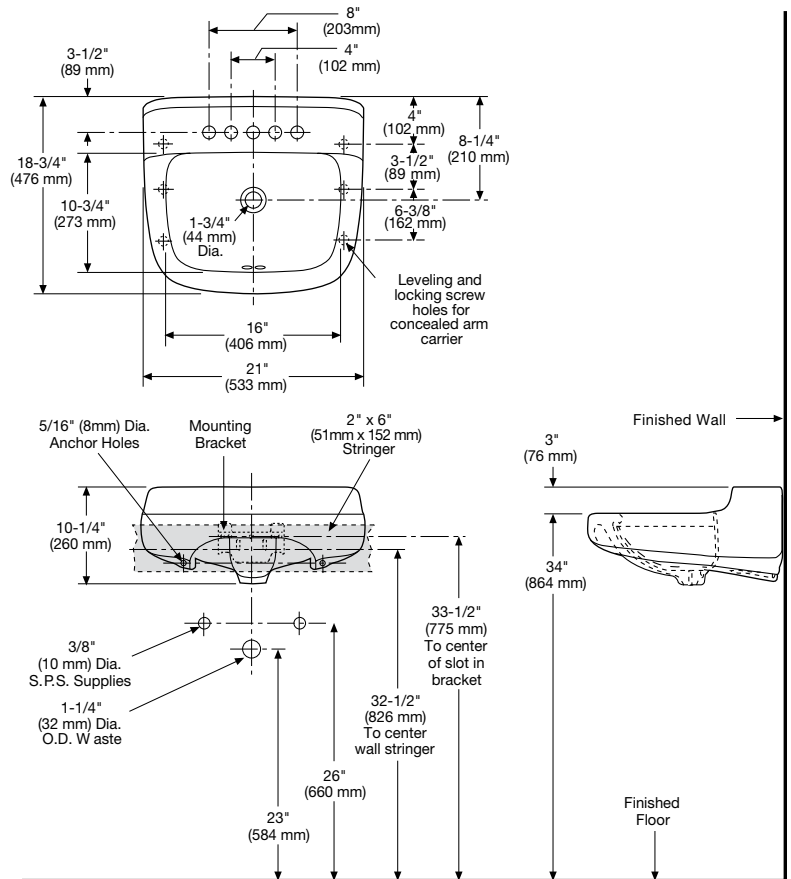

Features

- 21" x 18-3/4" Wall-mount lavatory
- Designed for concealed carrier arm installation
- Basin: 16" x 10-3/4"
- Concealed front overflow
- Available in 4" and 8" faucet centers
- Complies with ADA requirements for accessibility
- The Mansfield® limited lifetime warranty
- Available in White

Model 2008-4
 Less faucet, drain assembly
 and supply

Components

Model #	Description	Codes/Standards
2008-4	21" x 18-3/4" Wall-mount lavatory 4" faucet center. Complete with template and installation instructions. ADA compliant. Less faucet, drain assembly and supply.	 
2008-8	21" x 18-3/4" Wall-mount lavatory 8" faucet center. Complete with template and installation instructions. ADA compliant. Less faucet, drain assembly and supply.	

MADE IN USA

Specifications

Model #	Description	Codes/Standards
2008	Wall-mount, vitreous china lavatory	

Specification	Description	Specification	Description
Material	Vitreous China	Faucet Holes	4" - 1-3/16", 8" - 1-7/16"
Warranty	Vitreous China - Limited Lifetime	Shipping Weight	37 lbs. (17 kg)

Technical Information

All Mansfield® wall-mount urinals are supplied with this exclusive one-piece steel hanger. Easily installed and adjusted, it contains 7 holes for solid mounting against wall. Anchoring screw must be used for correct installation. Standard plumbing practice recommends use of both mounting bracket and anchoring screws. NOTE: For secure installation, wall-mounting hanger should be fastened to solid support wall stud.