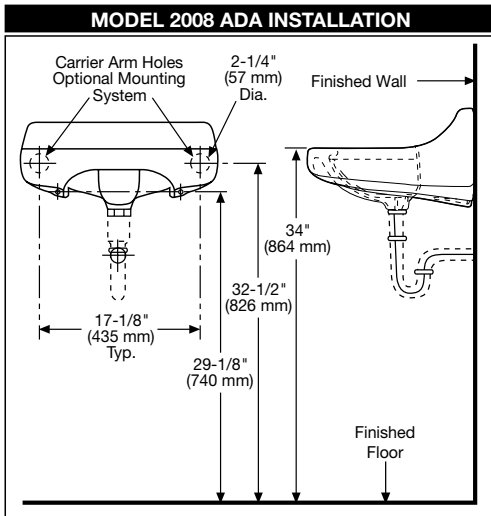

Features

- 21" x 18-3/4" Wall-mount lavatory
- Designed for concealed carrier arm installation
- Basin: 16" x 10-3/4"
- Concealed front overflow
- Available in 4" and 8" faucet centers
- Complies with ADA requirements for accessibility
- The Mansfield® limited lifetime warranty
- Available in White

Model 2008-4
 Less faucet, drain assembly
 and supply

Components

Model #	Description	Codes/Standards
2008-4	21" x 18-3/4" Wall-mount lavatory 4" faucet center. Complete with template and installation instructions. ADA compliant. Less faucet, drain assembly and supply.	 
2008-8	21" x 18-3/4" Wall-mount lavatory 8" faucet center. Complete with template and installation instructions. ADA compliant. Less faucet, drain assembly and supply.	

MADE IN USA

Specifications

Model #	Description	Codes/Standards
2008	Wall-mount, vitreous china lavatory	

Specification	Description	Specification	Description
Material	Vitreous China	Faucet Holes	4" - 1-3/16", 8" - 1-7/16"
Warranty	Vitreous China - Limited Lifetime	Shipping Weight	37 lbs. (17 kg)

Technical Information

All Mansfield® wall-mount urinals are supplied with this exclusive one-piece steel hanger. Easily installed and adjusted, it contains 7 holes for solid mounting against wall. Anchoring screw must be used for correct installation. Standard plumbing practice recommends use of both mounting bracket and anchoring screws. NOTE: For secure installation, wall-mounting hanger should be fastened to solid support wall stud.