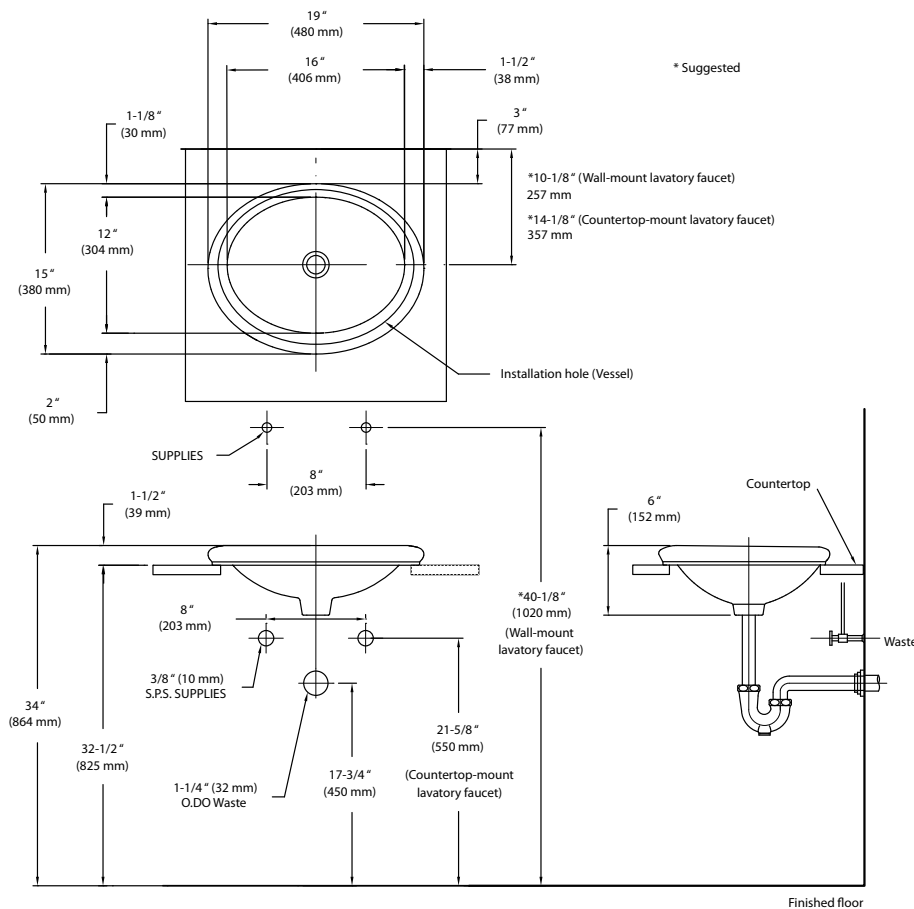

**Model 242**  
(Less faucet, drain assembly and supply)

## Components

Model #	Description	Codes/Standards
242	Drop-in lavatory. Less faucet, drain assembly and supply.	

## Specifications

Model #	Description	Codes/Standards
242	Drop-in lavatory	

Specification	Description	Specification	Description
Material	Vitreous China	Shipping Weight	14.5 lbs. (7 kg)
Warranty	Vitreous China - Limited Lifetime		

## Technical Information

See our complete line of acrylic and vitreous china bathroom fixtures, plastic tank trim and plumbing products.

These dimensions are nominal and subject to change without notice.