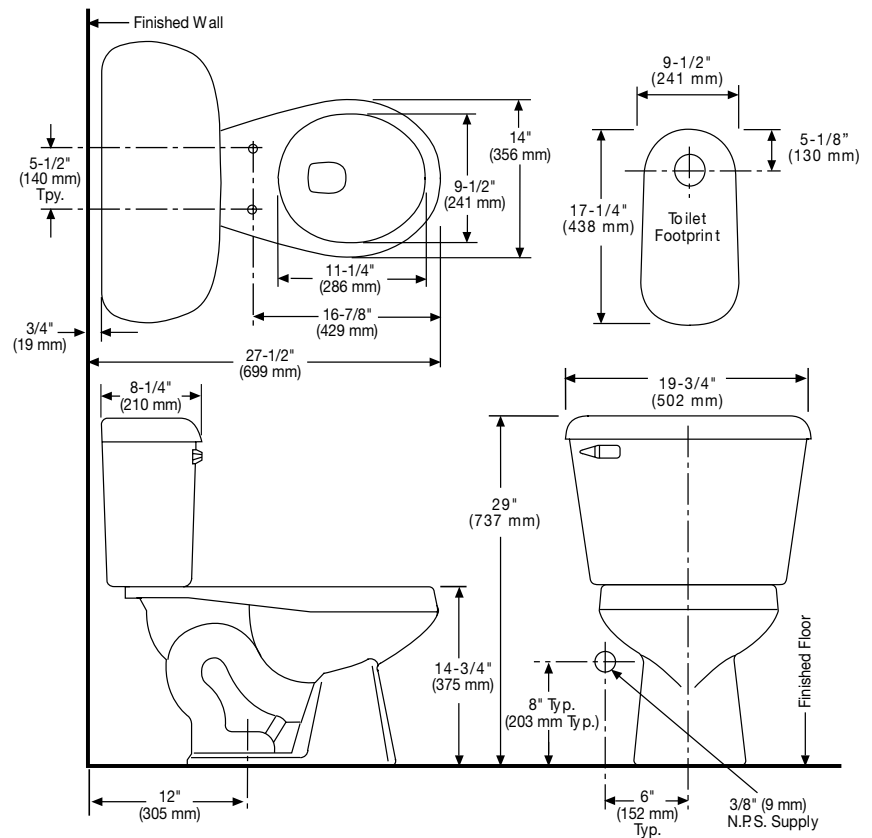

Specifications

Model #	Description	Codes/Standards
130CTK	Round front (1.6 gpf/6.0 lpf) two-piece toilet kit.	

Specification	Description	Specification	Description
Material	Vitreous China	Trap Diameter	1-7/8"
Water Pressure Range	20 to 80 PSI	Trap Seal	2-5/8"
Flush System	2" flush tower	Rough-in	12"
Water Usage	1.6 gpf / 6.0 lpf	Shipping Weight	85 lbs. / 38.2 kg
Water Surface Area	8-3/16" X 9-1/8"	Warranty	Vitreous China - Limited Lifetime Tank Trim - Limited One Year
MaP Rating	800 grams		

Technical Information

See our complete line of acrylic and vitreous china bathroom fixtures, plastic tank trim and plumbing products.

These dimensions are nominal and subject to change without notice.

Fixture performance and specifications meet or exceed ASME A112.19.2-2008/CSA B45.1-08 standards, and other state and local codes.

MADE IN USA