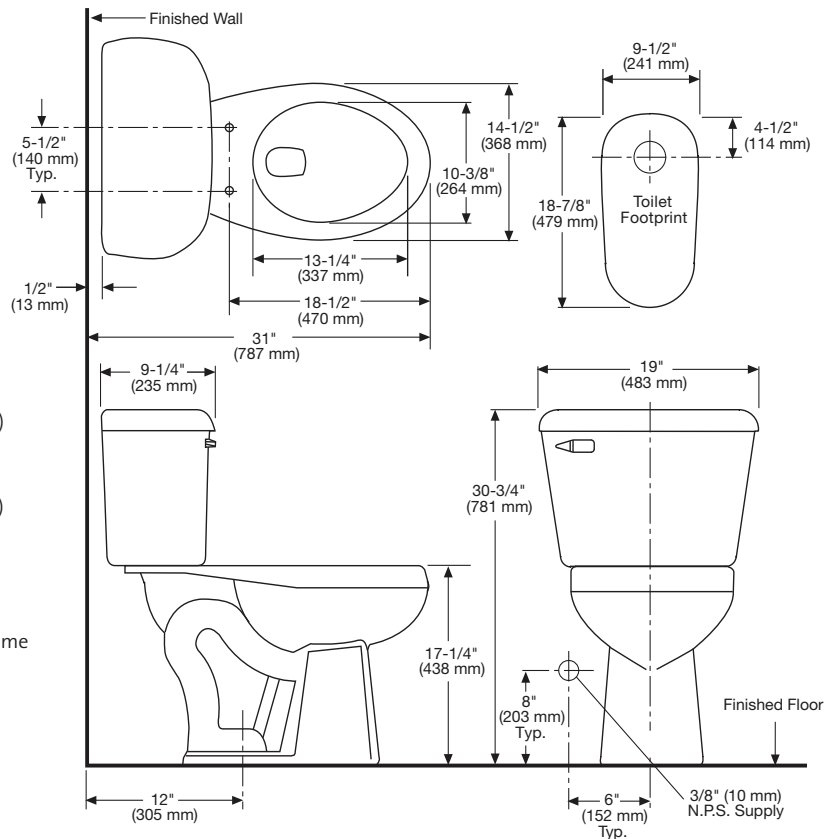

148-153

QuantumOne™

Elongated Front, SmartHeight™, Pressure Assist
Vitreous China, Two-Piece Toilet

Features

- Stylish, contemporary design
- SmartHeight™ (17-1/4" bowl) is chair height for maximum comfort
- High efficiency (HET), Flushmate IV™ technology
- Outstanding "one gallon - one flush" performance
- 1.0 gpf / 3.8 lpf ultra-low water consumption
- 2-1/8" glazed trapway
- SAVES up to 40% more water than conventional 1.6 gpf flushing systems
- SAVE MORE MONEY! QuantumOne™ qualifies for many water district rebate programs
- Commercial rated flushing systems with Map Test results over 600 grams
- Qualifies for 3 LEEDS points
- Available in White and Standard Colors: Biscuit and Classic Bone (Consult price book for specific colors)
- Model 45 left hand, chrome plated metal trip lever
Model 47 chrome plated push button actuator
Model 49 right hand, chrome plated metal trip lever (Consult price book for additional finishes)
- Upgrade with a color-match SmartClose™ or Primo™ toilet seat
- Outstanding protection — The Mansfield® ten year limited vessel warranty

Technical Information

Specifications

Material	Vitreous China
Water Pressure Range	35 to 80 P.S.I
Flush System	Flushmate IV™ Flushing Technology
Water Usage	1.0 gpf / 3.8 lpf
Water Surface Area	9-1/4" x 11-3/8"
Trap Diameter	2-1/8"
Trap Seal	3"
Rough-in	12"
Shipping Dimensions	Model 148 29-1/4" x 15-1/4" x 18" (743 mm x 387 mm x 457 mm) Model 153/153RH3/154 21" x 11-3/8" x 17-3/4" (533 mm x 289 mm x 451 mm)
Shipping Weight	Model 148 - 57.8 lbs (26 kg) Model 153/153RH/154 47 lbs (21 kg)
Warranty	Vitreous China - Limited Lifetime Tank Trim - Limited One Year