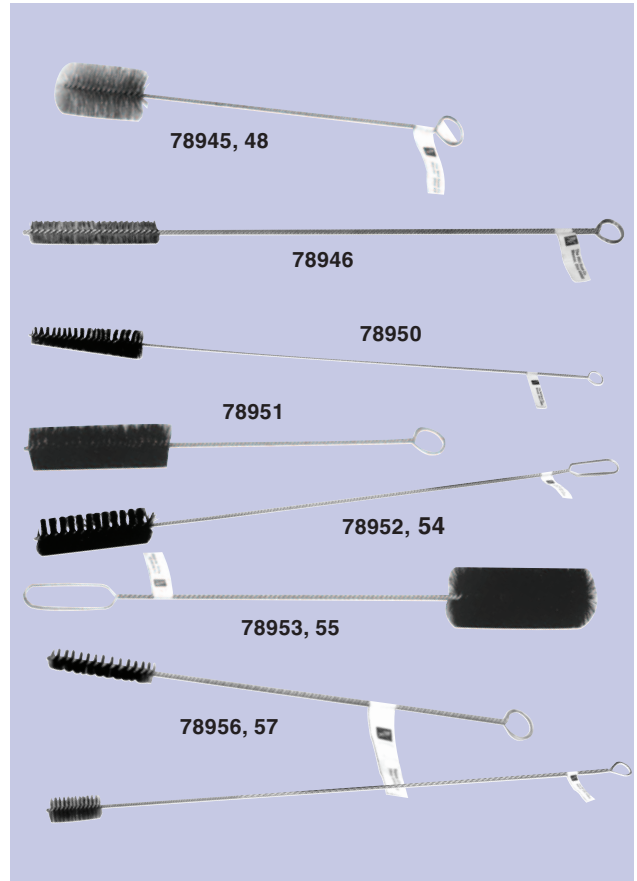

### Flue And Boiler Brushes

MARS NO.	DESCRIPTION	MARS PACK
78945	1 1/2" x 1 1/8", 30" OAL, Weil-McClain boiler brush	6
78946	1/2" x 1", 27" OAL, Columbia boiler brush	6
78947	2 1/2" dia., 20" OAL, tapered Slant Fin boiler brush	6
78948	1 1/2" x 1 1/8" x 36", Weil - McClain heavy duty gold series	6
78949	1 1/2" -1" x 30", horsehair boiler brush	6
78950	1 7/8" x 1 1/8", 42" OAL, horsehair boiler brush	6
78951	1" dia., 16" OAL, horsehair tube brush	6
78952	2" dia., 27" OAL, horsehair tube brush	6
78953	3" dia., 27" OAL, horsehair tube brush	6
78954	2" dia., 42" OAL, fiber/horsehair tube brush	6
78955	3" dia., 42" OAL, fiber/horsehair tube brush	6
78956	1/2" dia., 18" OAL, stainless steel tube brush	12
78957	3/4" dia., 24" OAL, stainless steel tube brush	12
78958	1 1/2" dia., 42" OAL, carbon steel brush, 4" loop	6