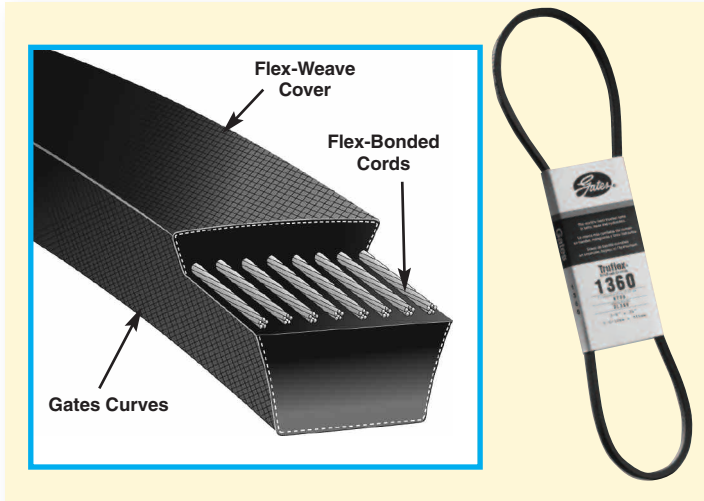

Gates V-Belts

MARS SERIES **741**

Gates Truflex® V-Belts

Gates Truflex® belts offer improved performance on light duty, fractional horsepower (FHP) V-belt drives. Their unique patented construction provides smooth, quiet operation with less vibration.

Features & Benefits:

- Gates Curves provide proper cord support and full contact with the sheave-groove for uniform loading, uniform wear, and increased belt life.
- Flex-Bonded Cords are strongly bonded to the body of the belt resulting in equal load distribution and the absorption of bending stress without cord reduction.
- Flex-Weave® Cover is a patented fabric construction for longer cover life, providing extended protection to the belt core from oil, dirt and heat.
- Meets RMA static conductivity requirements.
- Meets RMA oil and heat resistant standards.
- MARS Pack 1