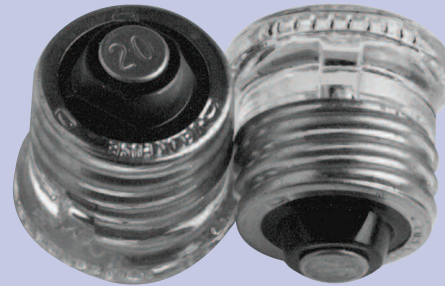

Dual Element, Time Delay Fuse - Type W Clamshell Packaging For Merchandisers

MARS NO.	DESCRIPTION	MARS PACK
82755	15a, 125V, W plug fuse (6 pk)	1
82756	20a, 125V, W plug fuse (6 pk)	1
82757	25a, 125V, W plug fuse (6 pk)	1
82758	30a, 125V, W plug fuse (6 pk)	1

"W" Fuse

FERRAZ SHAWMUT IS NOW MERSEN

MERSEN