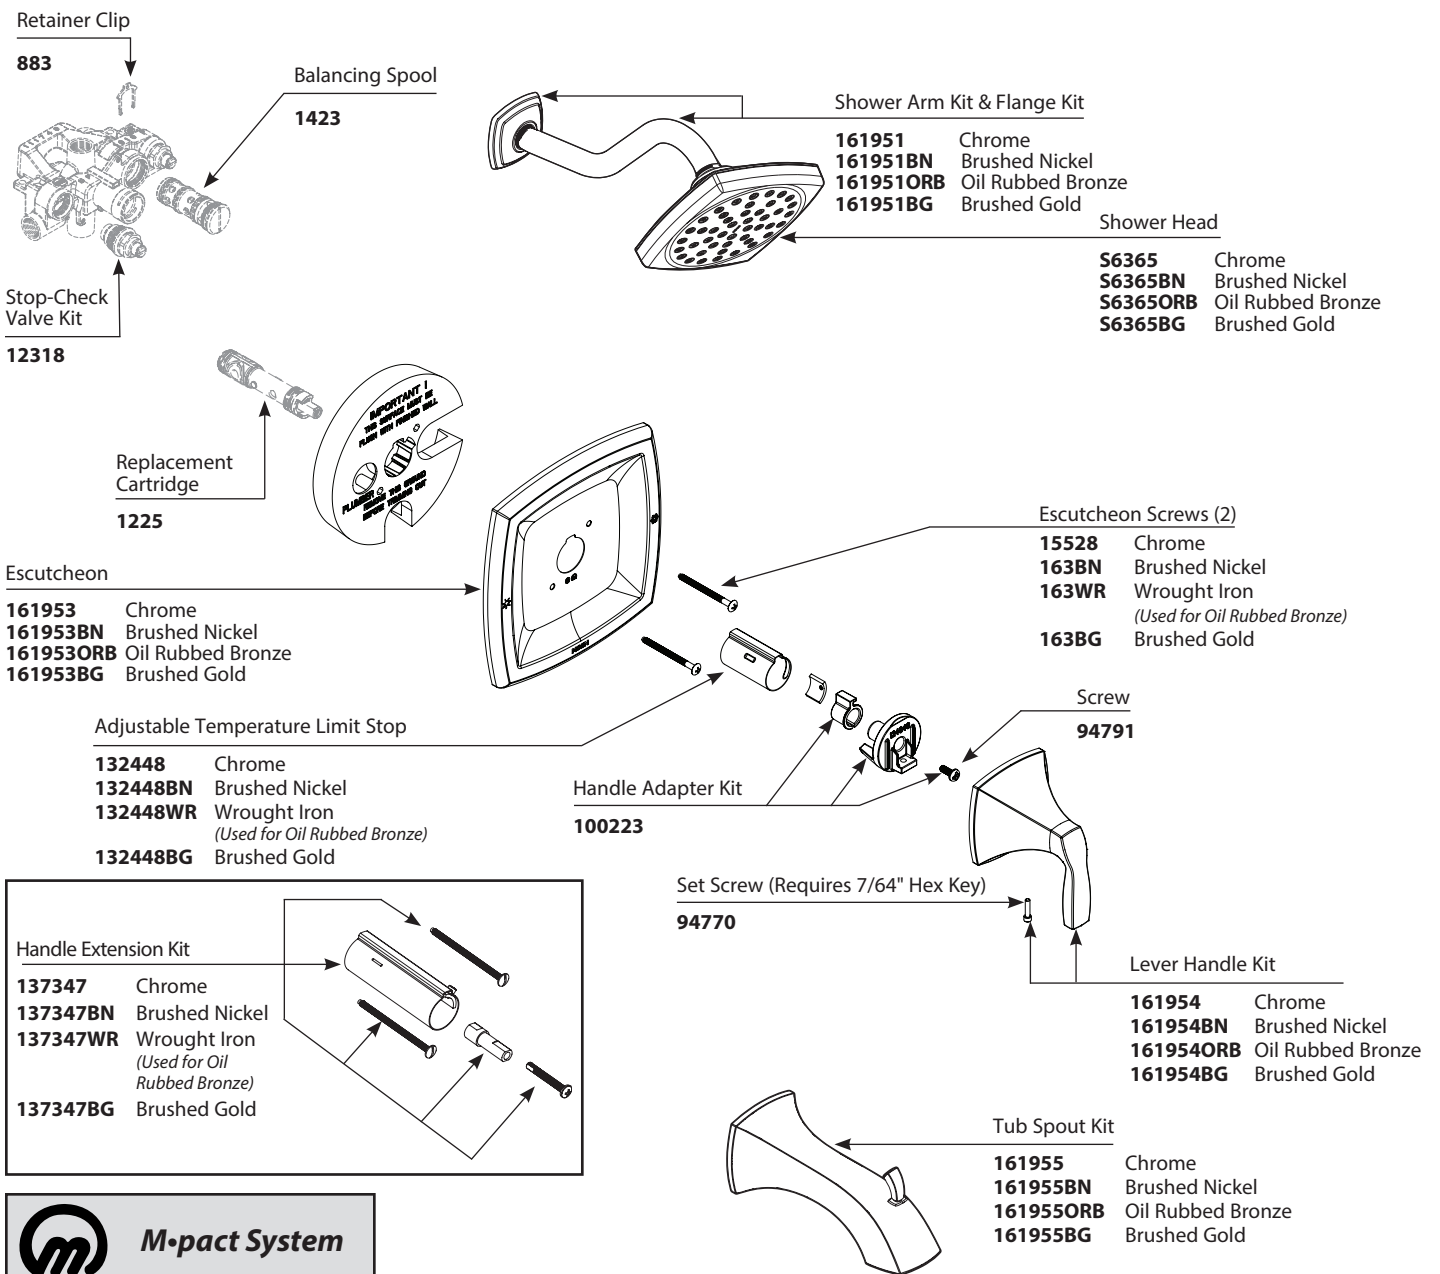

■ Order by Part Number

Valve Trim			Shower Only			Tub & Shower		
MODEL	HANDLE	FINISH	MODEL	HANDLE	FINISH	MODEL	HANDLE	FINISH
T3691	Lever	Chrome	T3692	Lever	Chrome	T3693	Lever	Chrome
T3691BN	Lever	Brushed Nickel	T3692BN	Lever	Brushed Nickel	T3693BN	Lever	Brushed Nickel
T3691ORB	Lever	Oil Rubbed Bronze	T3692ORB	Lever	Oil Rubbed Bronze	T3693ORB	Lever	Oil Rubbed Bronze
T3691BG	Lever	Brushed Gold	T3692BG	Lever	Brushed Gold	T3693BG	Lever	Brushed Gold
			T3692NH	Lever	Chrome	T3693NH	Lever	Chrome
			T3692NHBN	Lever	Brushed Nickel	T3693NHBN	Lever	Brushed Nickel
			T3692NHORB	Lever	Oil Rubbed Bronze	T3693NHORB	Lever	Oil Rubbed Bronze
			T3692NHBG	Lever	Brushed Gold	T3693NHBG	Lever	Brushed Gold