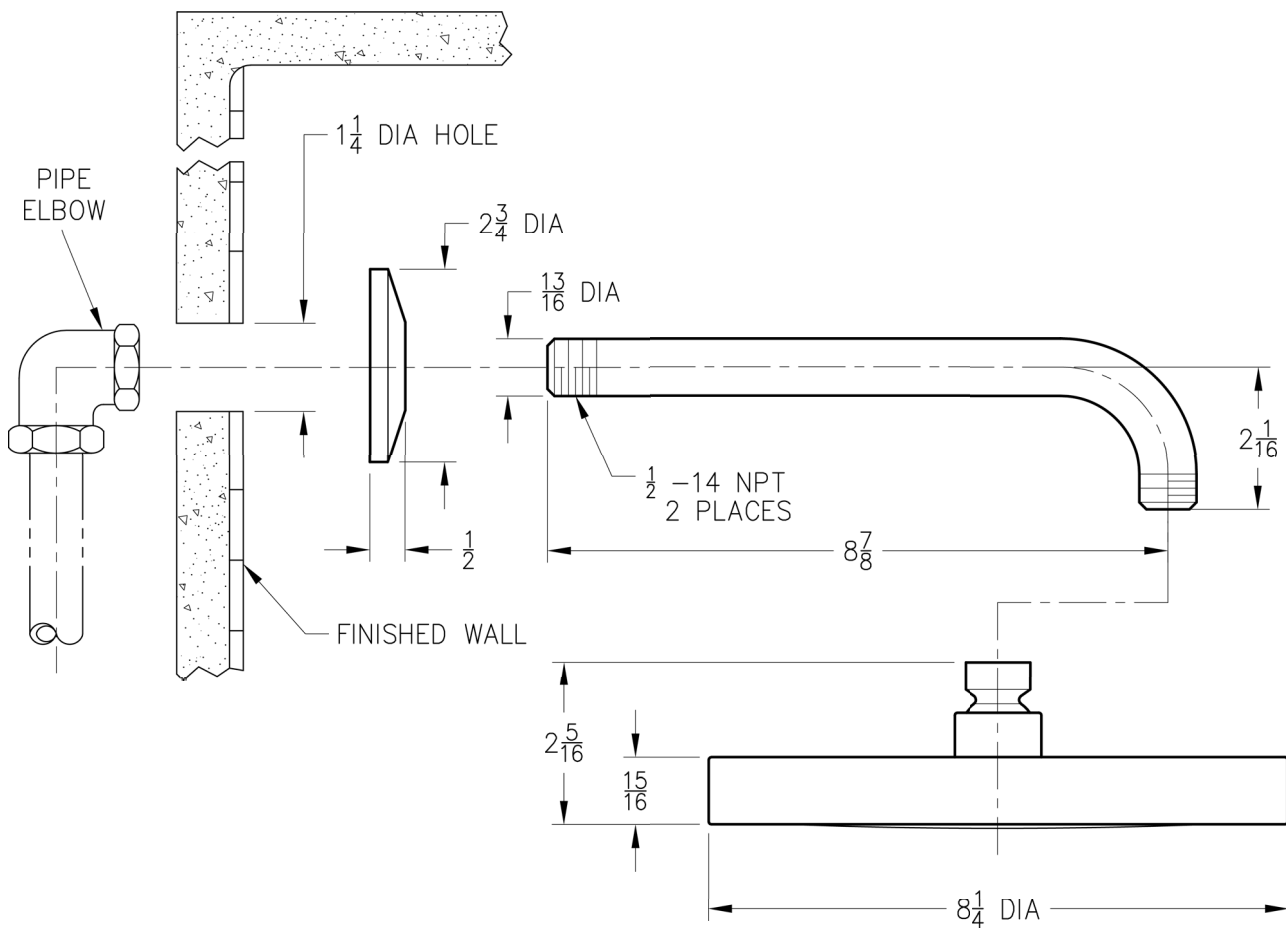

INSTALLATION DIMENSIONS

Shower Trim

Dimensions are in Inches

1-800-PFAUCET www.pricepfister.com
19701 DaVinci, Lake Forest, CA 92610
10/17/08

Price Pfister

SS-015-09