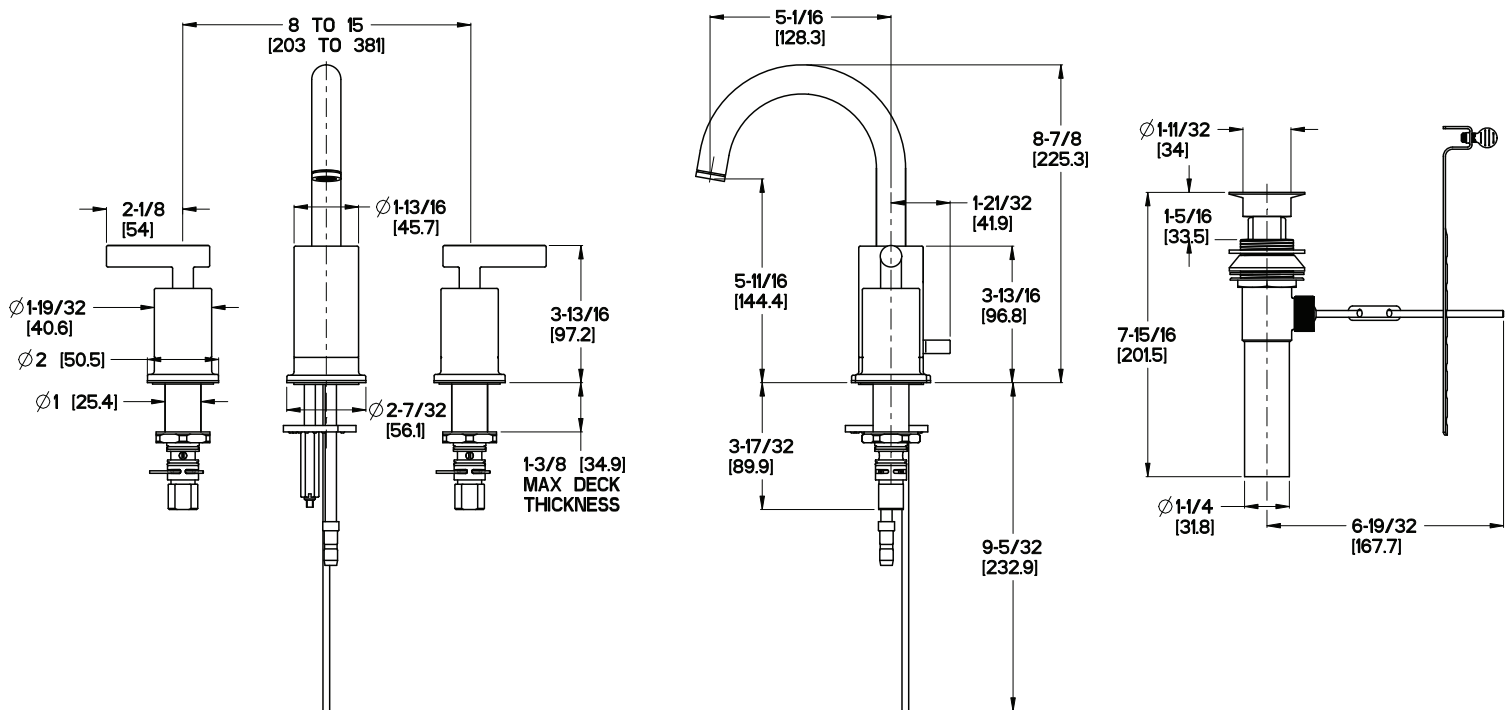

### Specifications

- Lever Handles
- 3-Hole Installation
- Pforever Seal

### Features

- 1.2 GPM Flow Rate
- Metal Pop-Up
- Metal Lever Handles
- Quick Connect Installation
- 8"-15" Variable Handles
- Fixed Hub
- High Arc Spout
- PVD Finish (K Finish Only)
- Pforever Seal Cermaic Disc Valve
- Pforever Warranty®

### Dimensions

$\phi 1$  Min to  $\phi 1-1/2$  Max. Deck Hole Openings