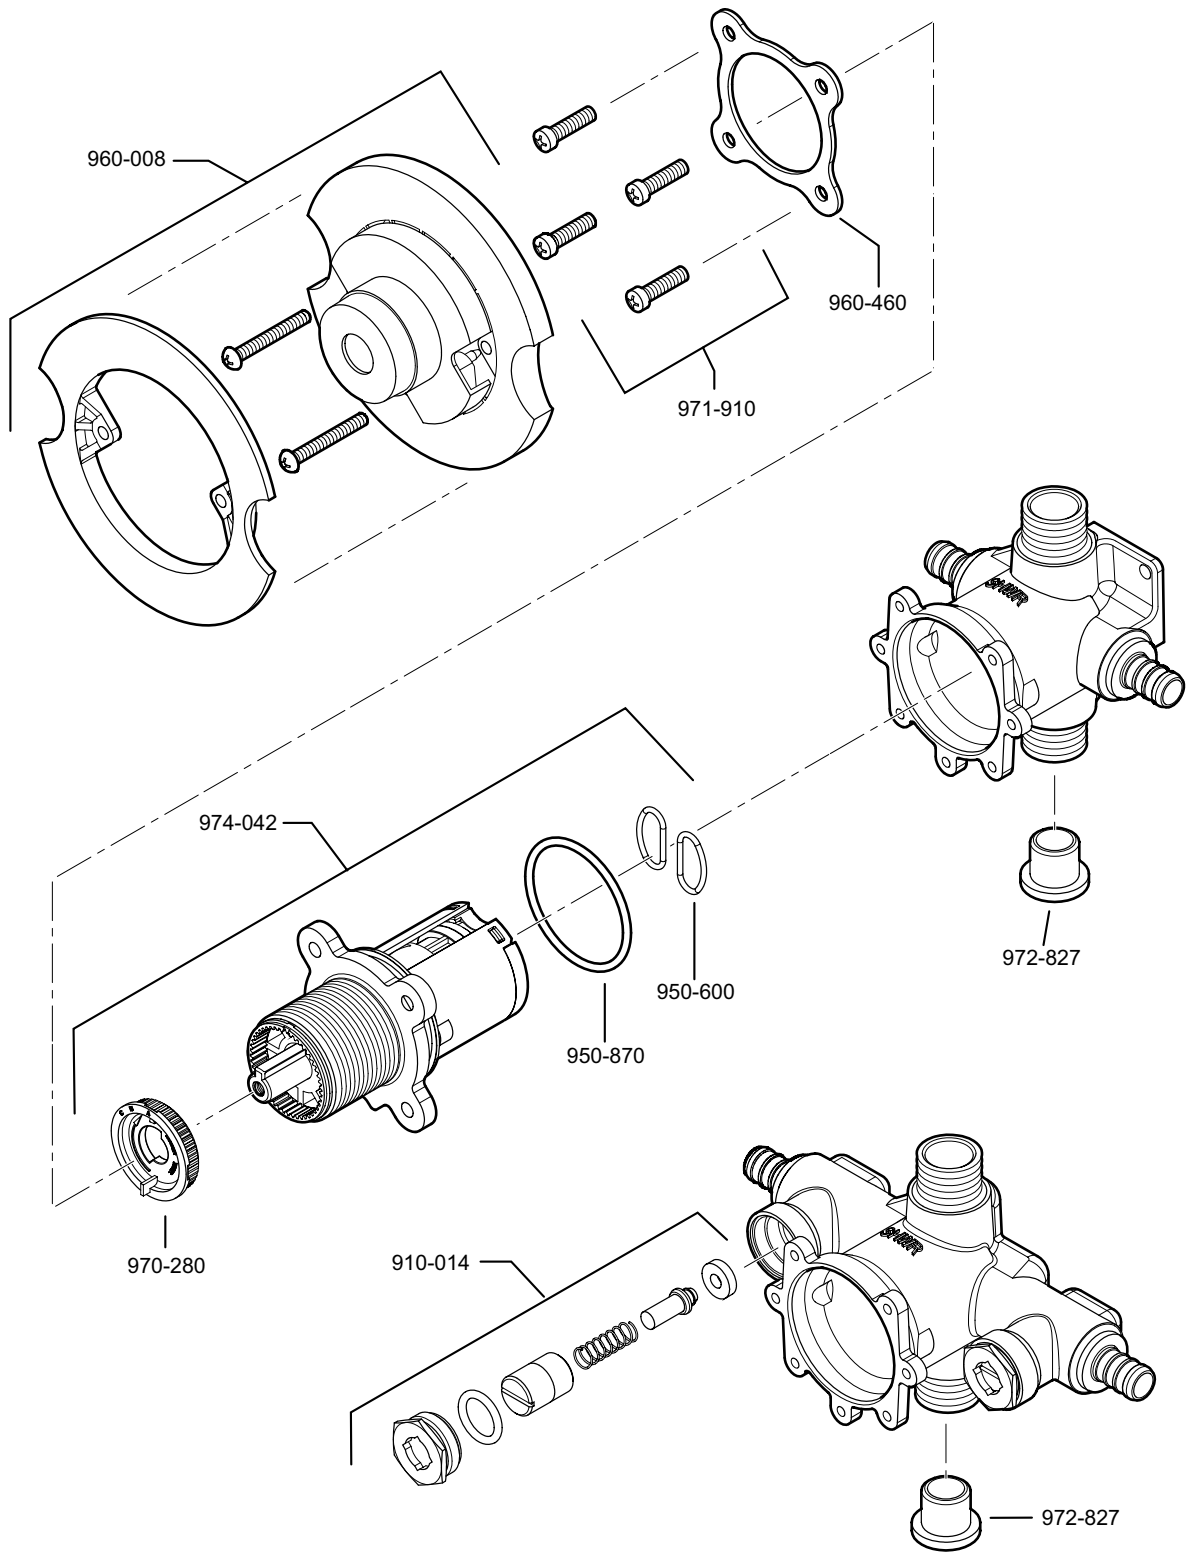

# PARTS EXPLOSION

## JX8 Series Tub & Shower Valves

**FINISHES \* Indicates Finish**

A Polished Chrome	M Almond	U Rustic Bronze
B Black	N Antique Bronze	V PVD Polished Brass
E Rustic Pewter	P Polished Brass	W White
D PVD Polished Nickel	Q Satin Brass	Y Tuscan Bronze
J PVD Brushed Nickel	R Copper	Z Oil-Rubbed Bronze
K Satin Nickel	S Stainless Steel	
L Satin Stainless	T Biscuit	