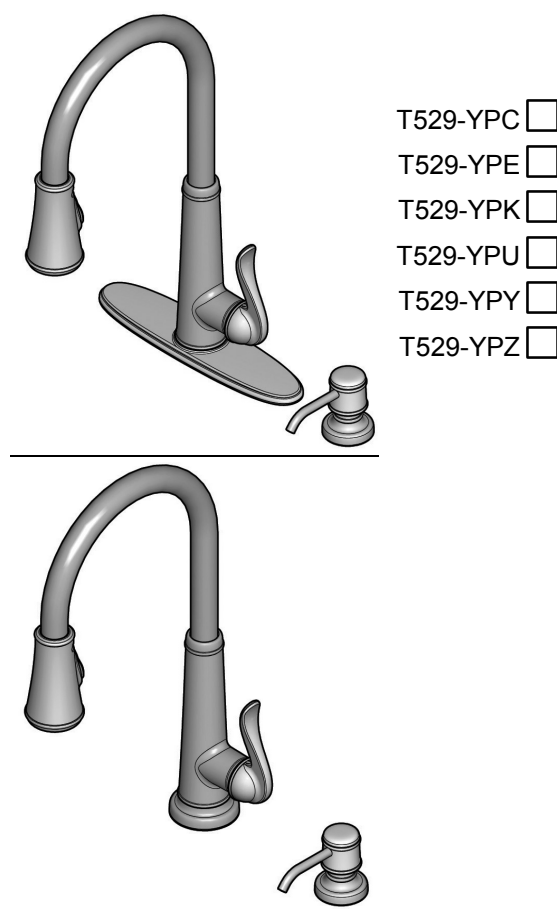

Highlights

- Adjustable spray volume control feature
- Soap/Lotion Dispenser Included
- Ergonomic Spray Head Produces Strong Spray or Aerated Stream

Code Compliance

Price Pfister products are designed and manufactured in compliance with the following standards and codes:

- IAPMO certified
- ASME A112.18.1
- CSA B125 certified
- ANSI A117.1 (Lever handles only)

529 Series

ASHFIELD
COLLECTION

Pull-Out Kitchen Faucet

- Lever Handle
- 2 or 4-Hole Installation
- Ceramic Disc Valve

Finishes	T529-YPC	T529-YPE	T529-YPK	T529-YPY	T529-YPZ
Rustic Bronze			x		
Tuscan Bronze				x	
Rustic Pewter	x				
Polished Chrome	x				
Oil Rubbed Bronze					x
Satin Nickel		x			

Features	T529-YPC	T529-YPE	T529-YPK	T529-YPY	T529-YPZ
75" pullout hose length	x	x	x	x	x
Braided Nylon Reinforced Vinyl Hose	x	x	x	x	x
Quick Connect Installation	x	x	x	x	x
Temperature Memory Feature Retains Desired Temperature Setting	x	x	x	x	x
Reinforced Deck Plate with Integrated Tie-Downs	x	x	x	x	x
Accommodates up to 2-1/4" deck thickness	x	x	x	x	x
2 or 4-Hole Installation; Includes Both Deck Plate and Single Post Mounting Ring	x	x	x	x	x
ADA Approved	x	x	x	x	x
360 Degree Swivel Spout for Custom Handle Positioning	x	x	x	x	x
Ergonomic Spray Head Produces Strong Spray or Aerated Stream	x	x	x	x	x
Single Control Ceramic Disc Valve	x	x	x	x	x
Step-By-Step Installation Instructions	x	x	x	x	x
Pforever Warranty®	x	x	x	x	x