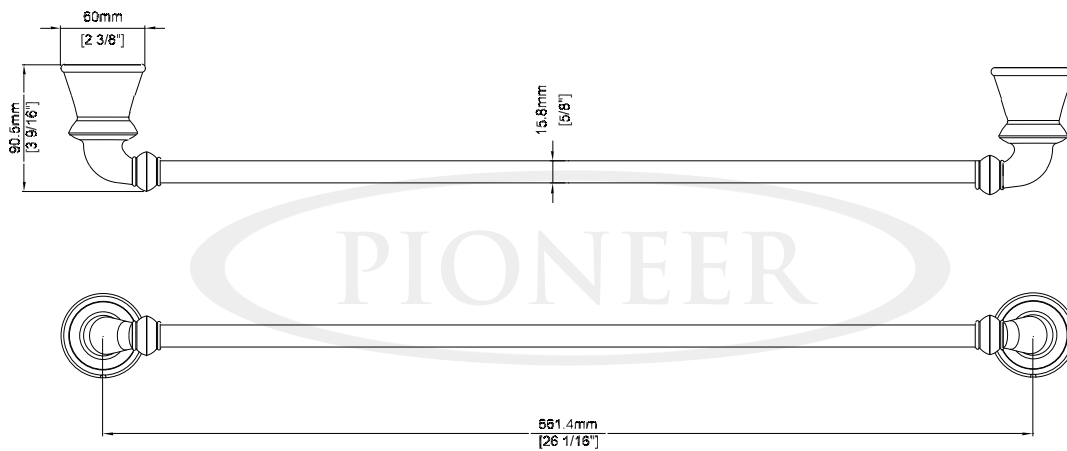

Installation Note:

Please refer to Installation Guide For this Product.

Product Diagram

ENGINEERING EXCELLENCE

Pioneer: 1-800-338-9468
Commerce, CA 90040
www.pioneerind.com
Pioneer Industries, Inc. © 2013

DMSP7DM030/REV. 12 2012
Page 2 of 2